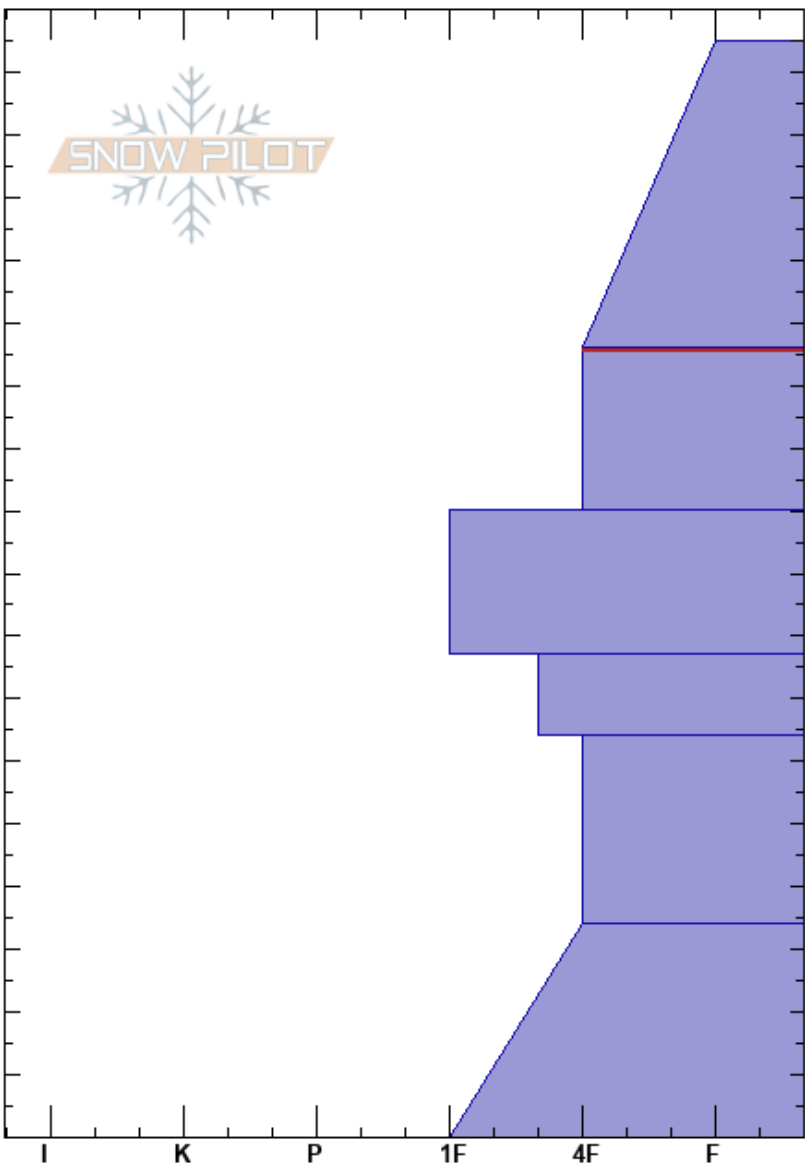

450R Lab 3
 Bridger Range
 MT
 Elevation: 2384 m
 Aspect: NE
 Specifics:

Marika Nawrocki
 02/02/2019 - 2:00pm
 Co-ord: 45.83444N, -110.92722W
 Slope Angle: 16°
 Wind Loading: previous

Stability: **HS:175** **Layer Notes:**
 Air Temperature: 2°C **PF:35** 126-100cm:Problematic layer
 Sky Cover: SCT
 Precipitation: NO
 Wind: NW Calm

Height (cm)	Crystal		Moisture	ρ kg/m ³	Stability tests & Layer comments
	Form	Size			
175				220	
150	/	1	D		← RB6, Q3 @155cm
145					← CT13, Q3 @145cm
145					← SB40, Q3 @145cm
125				230	← STH @125cm
120	/	1	D		← CT24, Q3 @120cm
90	•	1	D	315	
70	•	1	D	310	
50	⊖	1	D	300	
30	⊖	1	D	350	

Notes: Ski Penetration: 20cm