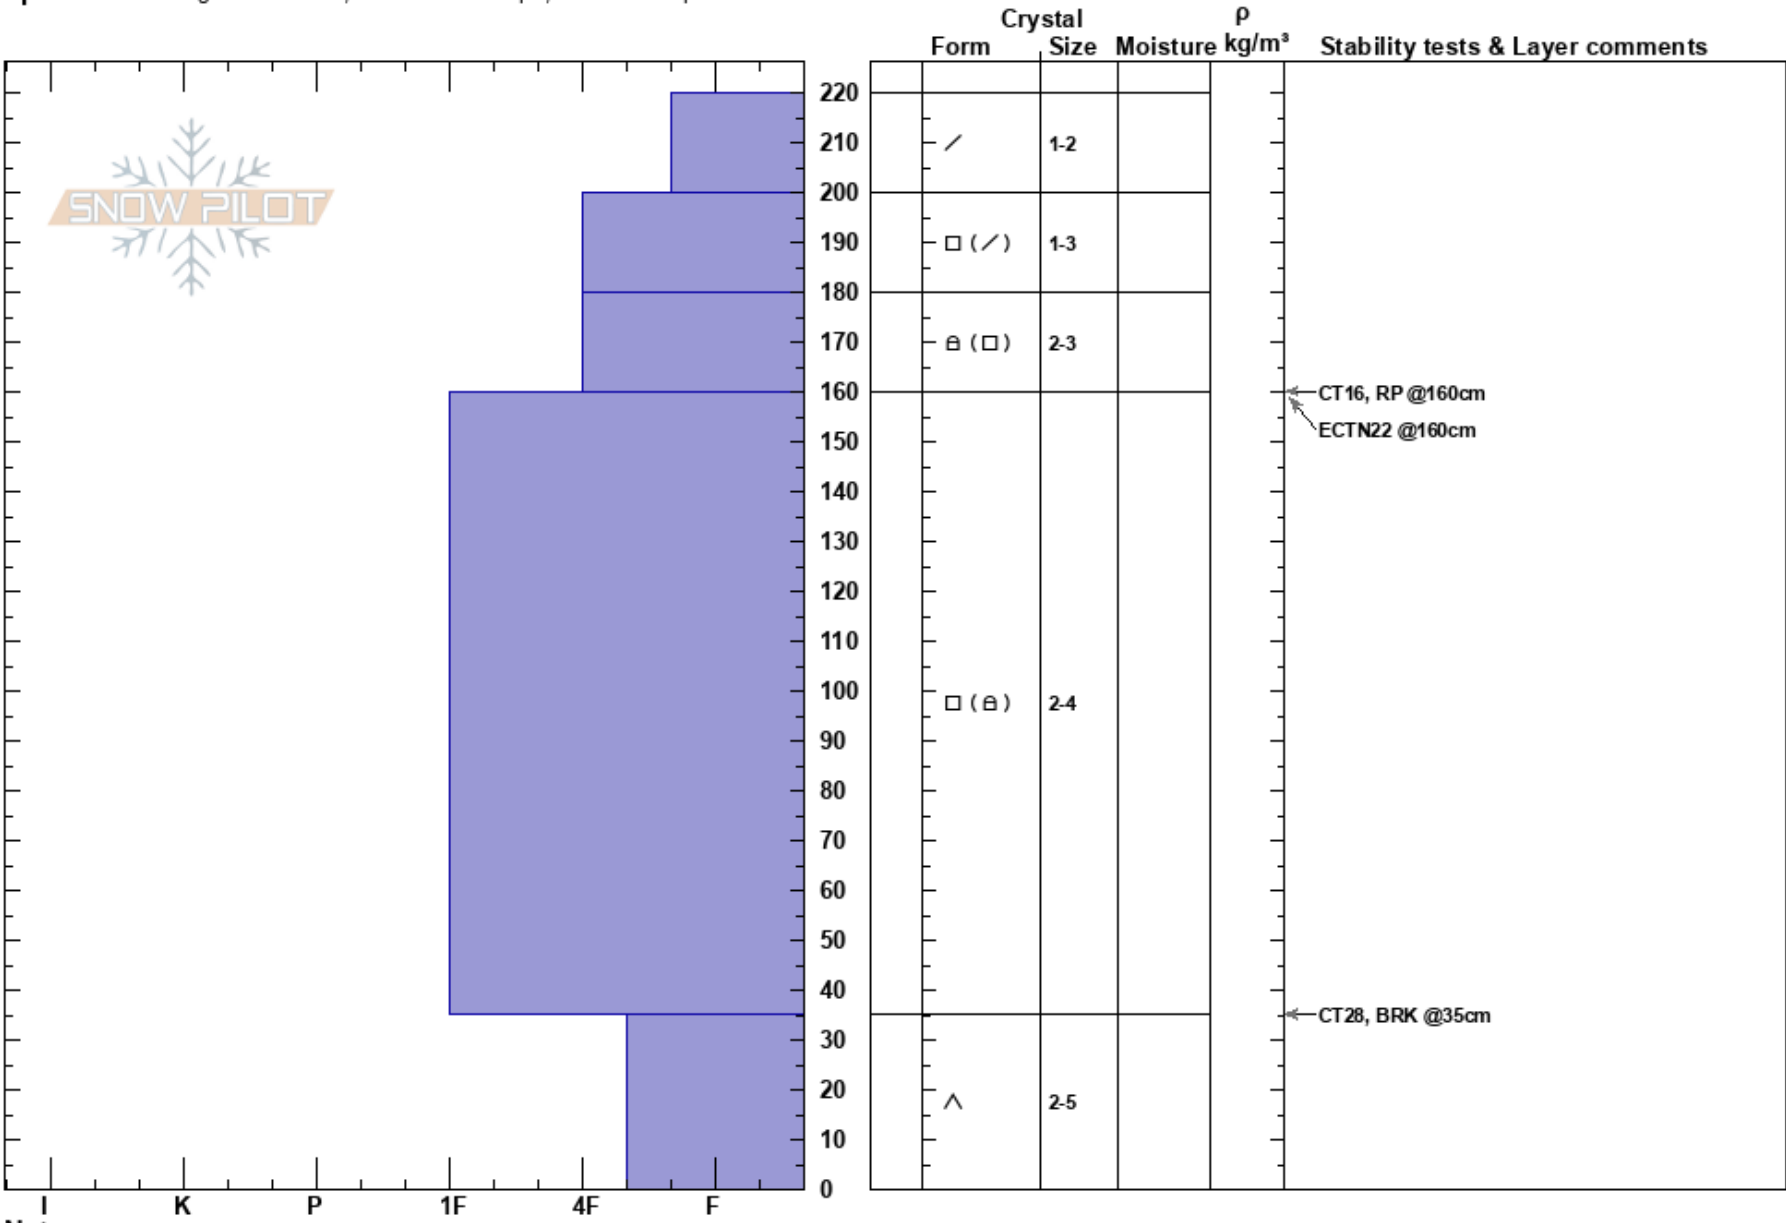

Kachina 5
 Sangre de Cristo Range
 NM
Elevation: 12200 ft
Aspect: N
Specifics: Pit dug in a Ski Area; Ski tracks on slope; We skied slope

Roger Miller
 02/02/2019 - 12:00pm
Co-ord: 36.56237N, -105.44667W
Slope Angle: 30°
Wind Loading:

Stability: Fair **HS:**220 **Layer Notes:**
Air Temperature: -5°C **PF:**20
Sky Cover: FEW
Precipitation: NO
Wind: NW Light Breeze

Notes: in minor gully, more depth than more open areas