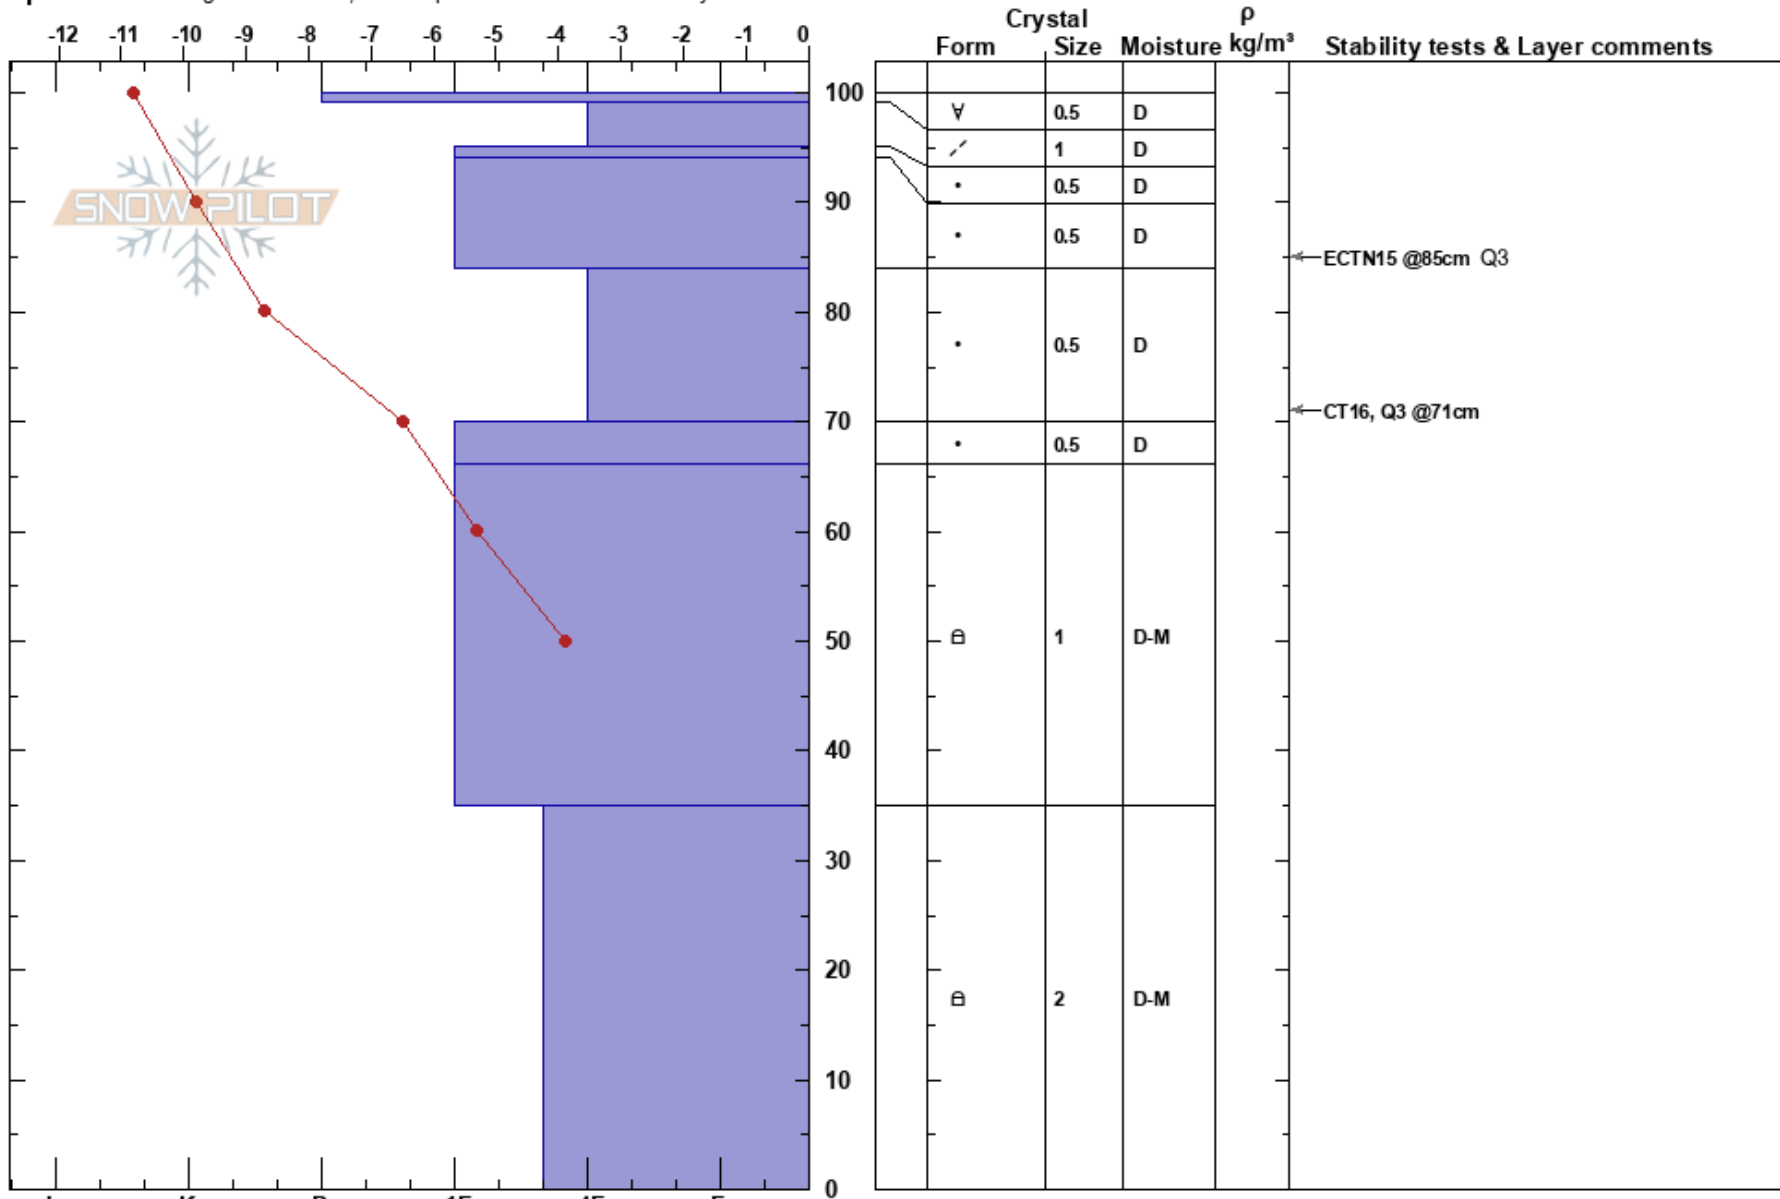

upper Taylor canyon
 Central Wasatch
 UT
 Elevation: 9006 ft
 Aspect: NW

Dan Maughan
 01/29/2019 - 10:00am
 Co-ord: 41.20720N, -111.88330W
 Slope Angle: 26°
 Wind Loading:

Stability: **HS:100**
 Air Temperature: -7.7°C PF:22 66-35cm:Problematic layer
 Sky Cover: CLR
 Precipitation: NO
 Wind: NE Calm

Specifics: Pit dug in a Ski Area; Pit is representative of backcountry

Notes: upper taylor canyon