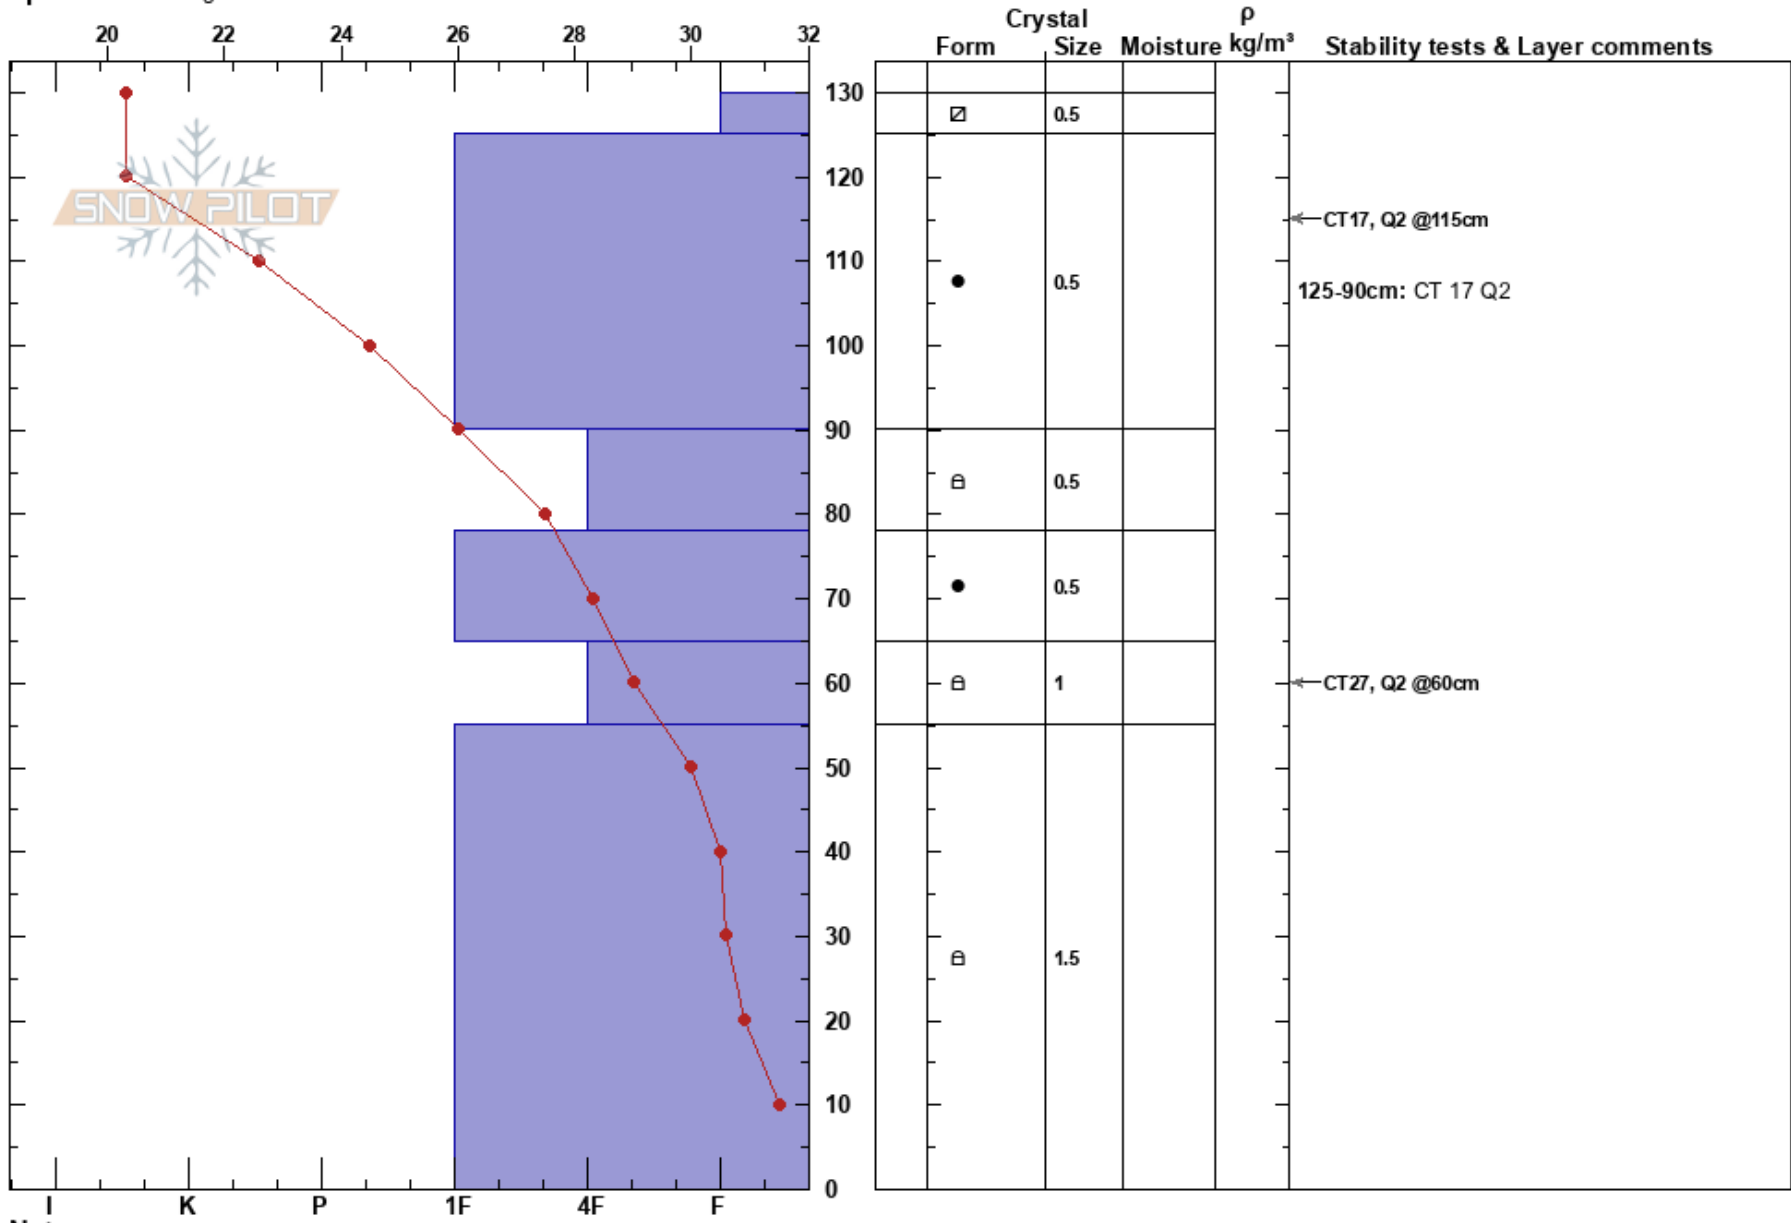

BB Upper Bradley Meado Brian Burger  
 Bridger Range 02/04/2019 - 3:00pm  
 MT  
**Elevation:** 7850 ft  
**Aspect:** 250°  
**Specifics:** Pit dug in a Ski Area

**Stability:**  
**Air Temperature:** 11°F  
**Sky Cover:** FEW  
**Precipitation:** NO  
**Wind:** SW Calm

**HS:**130  
**PF:**26  
 125-90cm: CT 17 Q2  
 55-0cm: Problematic layer

Notes: