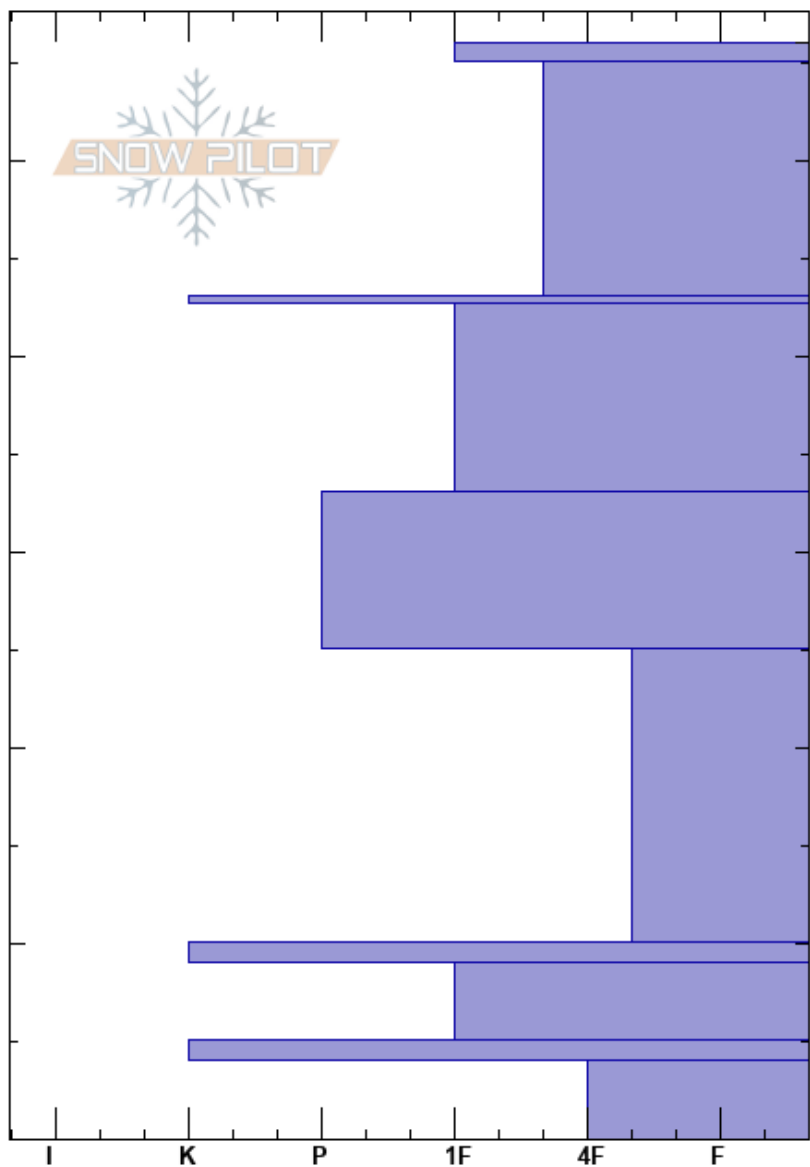

25й / Гидронапорка
 Khibiny mountains
 Russia
Elevation: 850 m
Aspect: NW
Specifics:

Sergei Shestikhin
 04/02/2019 - 12:10
Co-ord: 67.67117N, 33.68119E
Slope Angle: 31°
Wind Loading:

Stability: HS:56
Air Temperature: -16°C
Sky Cover:
Precipitation: NO
Wind: E Light Breeze
Layer Notes:

Height (m)	Crystal		ρ kg/m ³	Stability tests & Layer comments
	Form	Size		
56	/			
50	□	0.5		
40				← CT14, RP @36cm
30				
20	□	2		← CT20, SC @15cm
10	■			
	□			
	■			
0	^	3		

Notes: