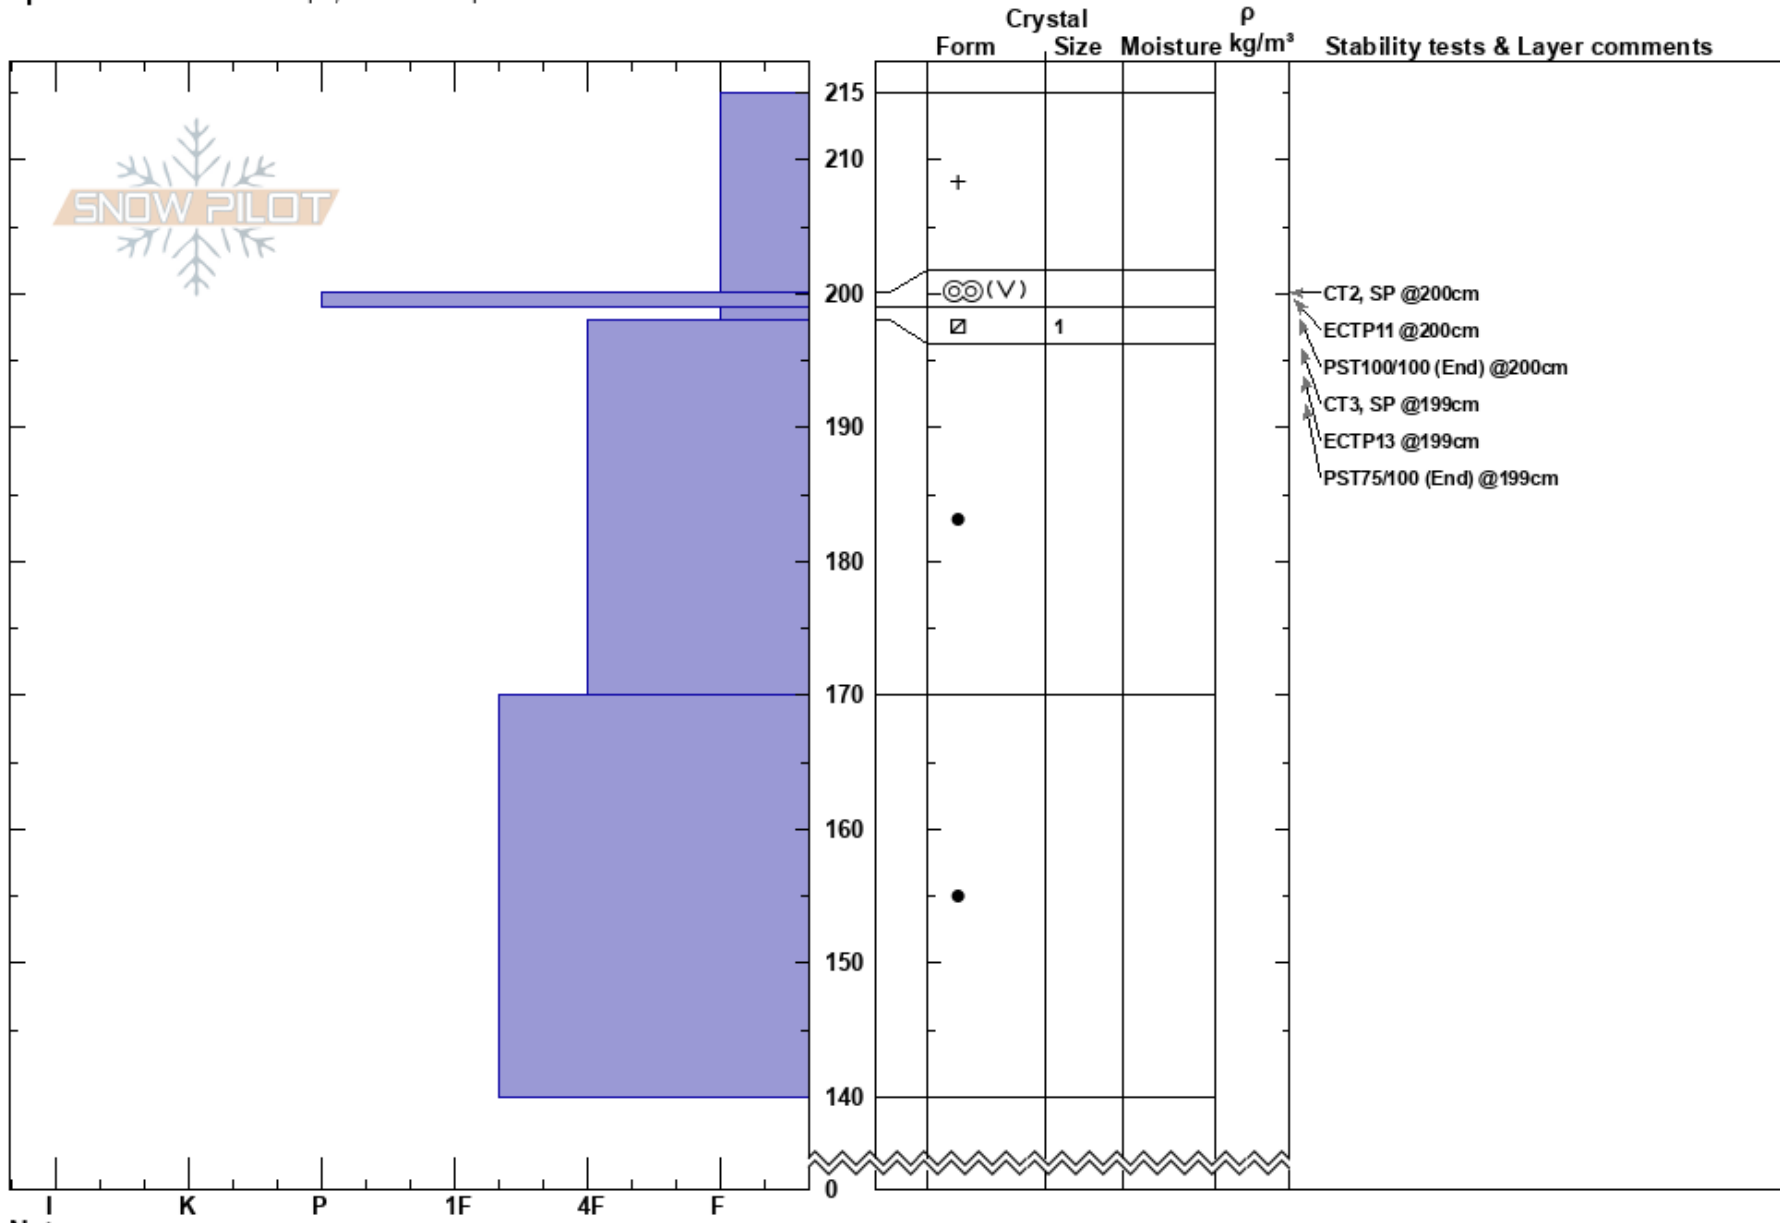

N. Fooses
 Sawatch
 CO
Elevation:
Aspect: 145°
Specifics: Ski tracks on slope; We skied slope

Ian Hoyer
 01/21/2017 - 12:00pm
Co-ord: 38.49175N, -106.31014W
Slope Angle: 31°
Wind Loading: previous

Stability: Fair Stable **HS:**215
Air Temperature: 15°F **PS:** 15
Sky Cover: SCT
Precipitation: NO
Wind: Calm

Layer Notes:
 200-199cm: Surface hoar above MF crust
 199-198cm: Problematic layer

Notes: