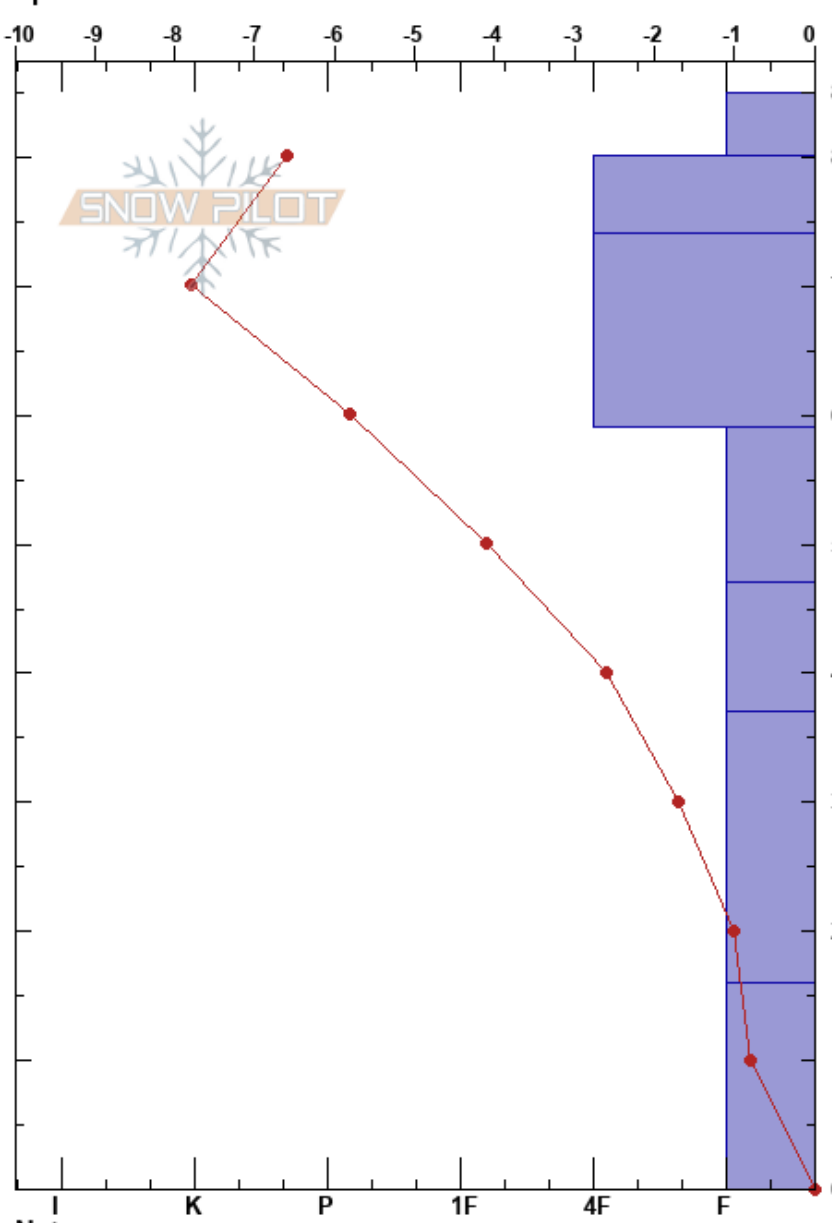

Niwot Ridge
 Indian Peaks, Front Rang
 CO
 Elevation: 2999 m
 Aspect: E
 Specifics:

Cheristy Jones
 02/01/2019 - 9:40am
 Co-ord: 40.21200N, -105.32400W
 Slope Angle: 3°
 Wind Loading: previous

Stability:
 Air Temperature: 7.7°C
 Sky Cover: CLR
 Precipitation: NO
 Wind: Calm

Form	Crystal		Moisture	ρ kg/m ³	Stability tests & Layer comments
	Size				
∅	1		D		
∅	1		D	281	
∅	1		D	242	
□	1		D	302	
□	1		D	377	
□	2		D	272	
^	2		D	265	

Notes: Relative humidity: 20%
 Wind Speed: 0 m/s
 Dew Point: -12°C