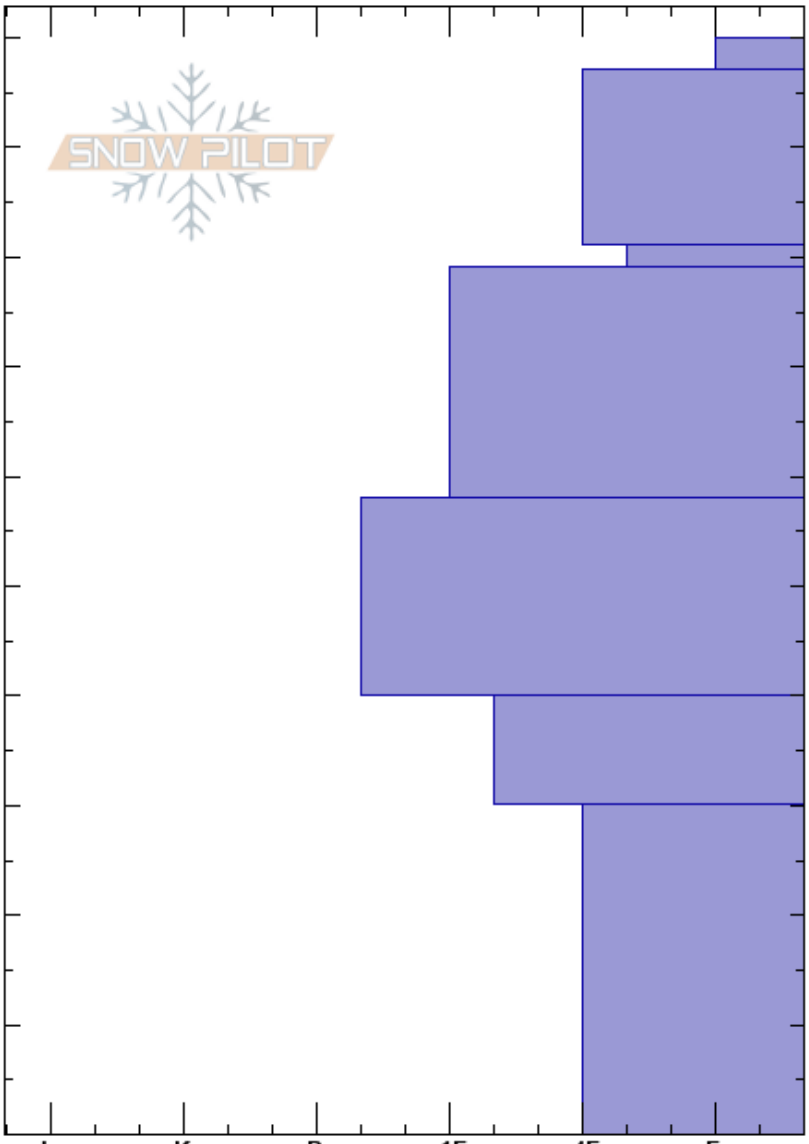

Madden Peak Ridge  
 San Juan Range  
 CO  
**Elevation:** 11400 ft  
**Aspect:** 30°  
**Specifics:** Collapsing, localized

Chris Billbrey  
 02/04/2019 - 2:50pm  
**Co-ord:**  
**Slope Angle:**  
**Wind Loading:** yes

**Stability:**  
**Air Temperature:** -1°C  
**Sky Cover:** OVC  
**Precipitation:** S1  
**Wind:** SW Moderate

HS:100

Layer Notes:

Altitude (ft)	Crystal		$\rho$ kg/m <sup>3</sup>	Stability tests & Layer comments
	Form	Size		
100	+ (Δ)			
90	+ (∇)			
80	⊖	0.3-0.5		←ECTN12 @80cm
70	.			
60	.			
50	.			
40	∧	2-4		
30	∧	3-5		←ECTP22 @28cm
20				
10				
0				