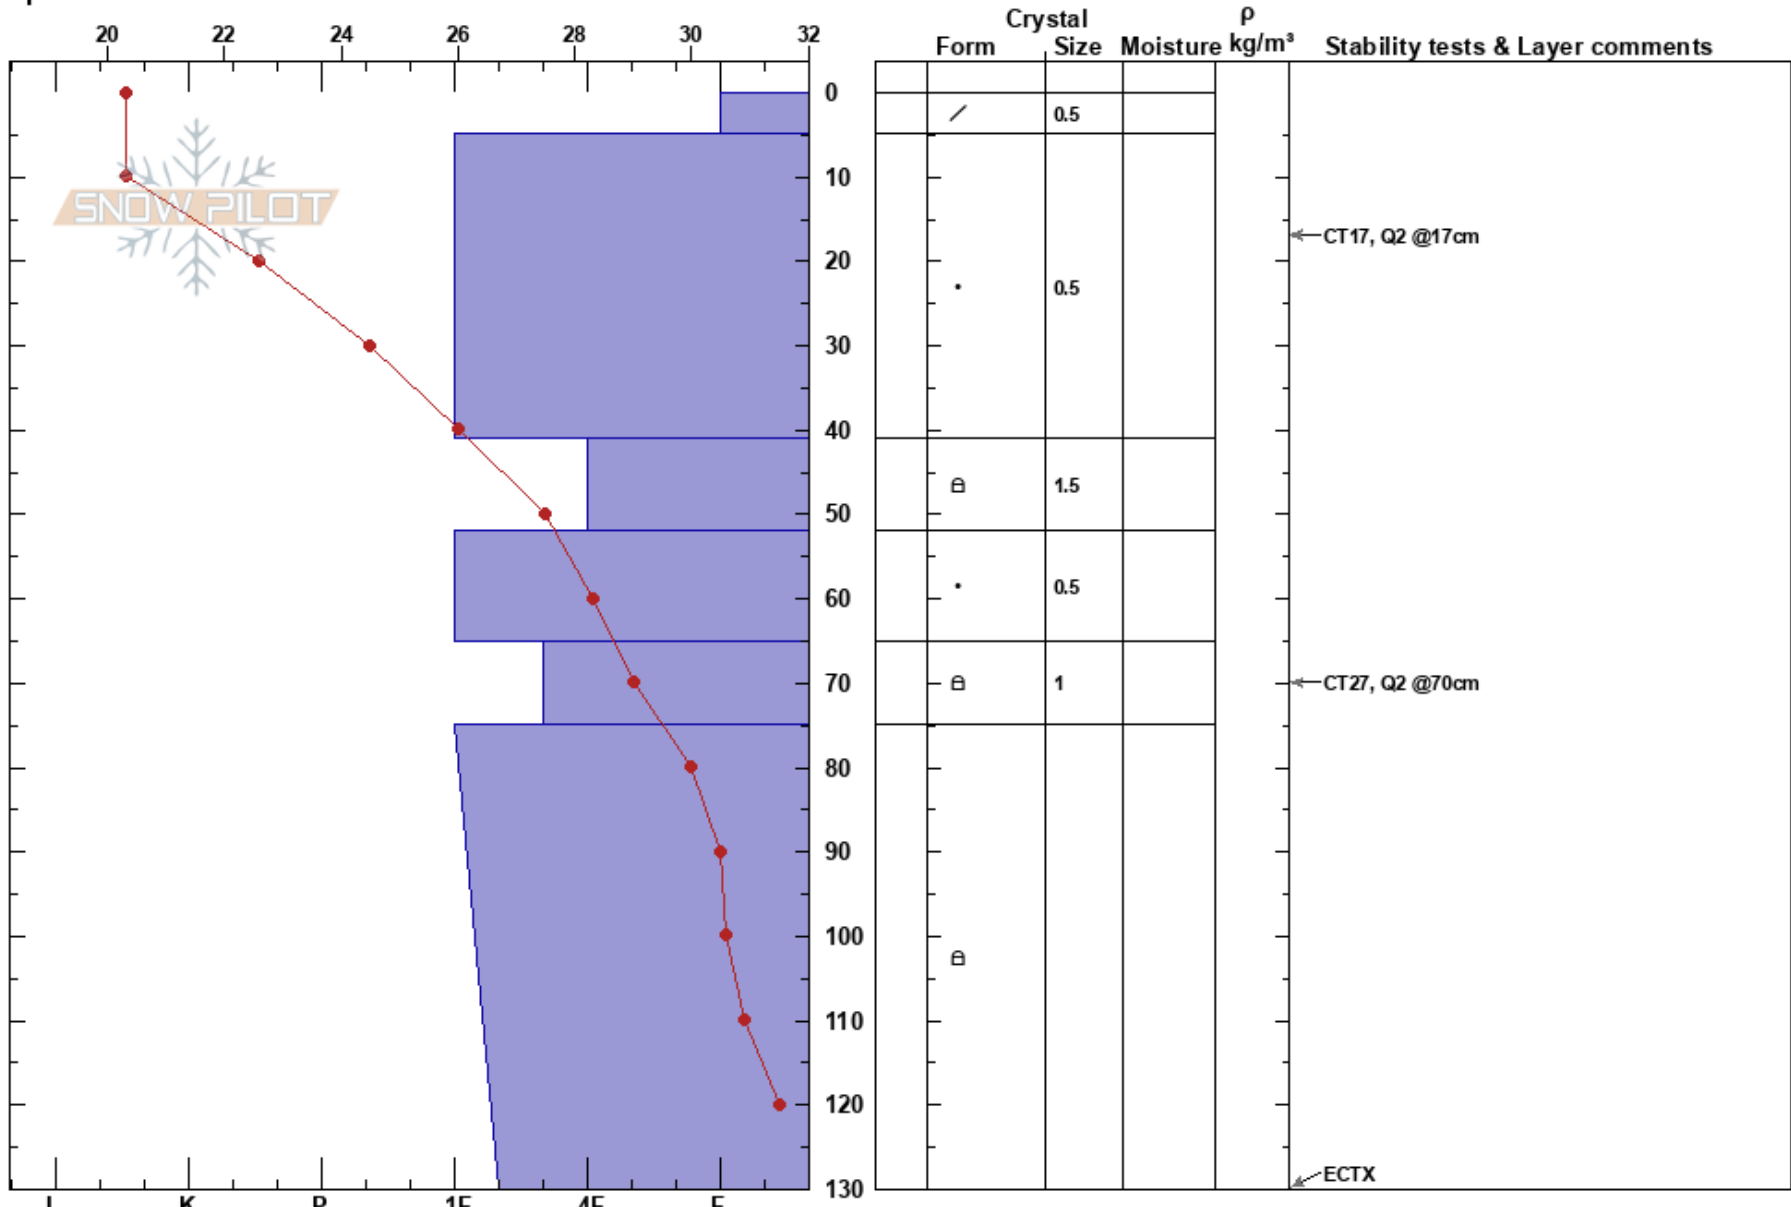

bradly meadow  
 Bridger Range  
 MT  
 Elevation: 7850 ft  
 Aspect: W  
 Specifics:

Jamie Burkholder  
 02/04/2019 - 3:00pm  
 Co-ord: 45.83212N, -110.92875W  
 Slope Angle: 25°  
 Wind Loading: no

Stability: HS:130  
 Air Temperature: 23.5°F PF:26 65-75cm:Problematic layer  
 Sky Cover: FEW  
 Precipitation: NO  
 Wind: Calm