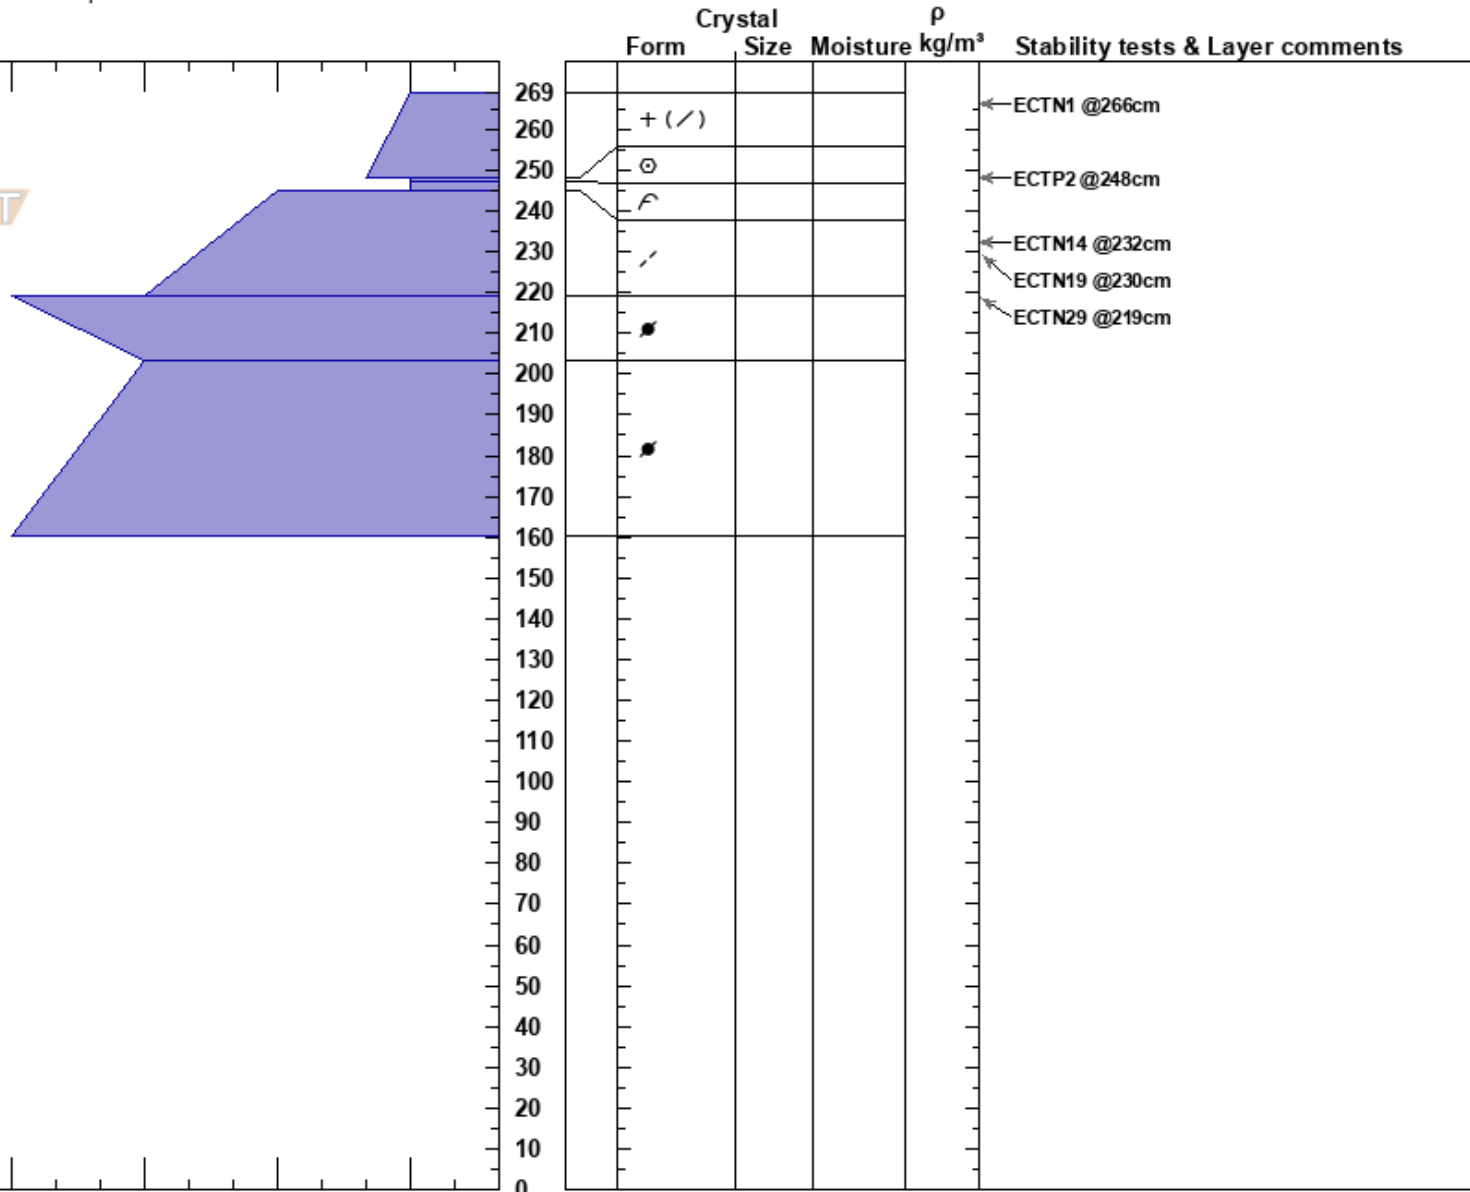

Moose Lake 02/04/2019

Travis Craft

Stability:

HS:269

Layer Notes:

Bitterroot

02/04/2019 - 12:00pm

Air Temperature: -6°C

248-247cm:Problematic layer

MT

Co-ord: 46.59617N, -114.35338W

Sky Cover: CLR

Elevation: 7458 ft

Slope Angle: 10°

Precipitation: NO

Aspect: 48°

Wind Loading:

Wind: Calm

Specifics: Snowmobile tracks on slope

I K P 1F 4F F

Notes: