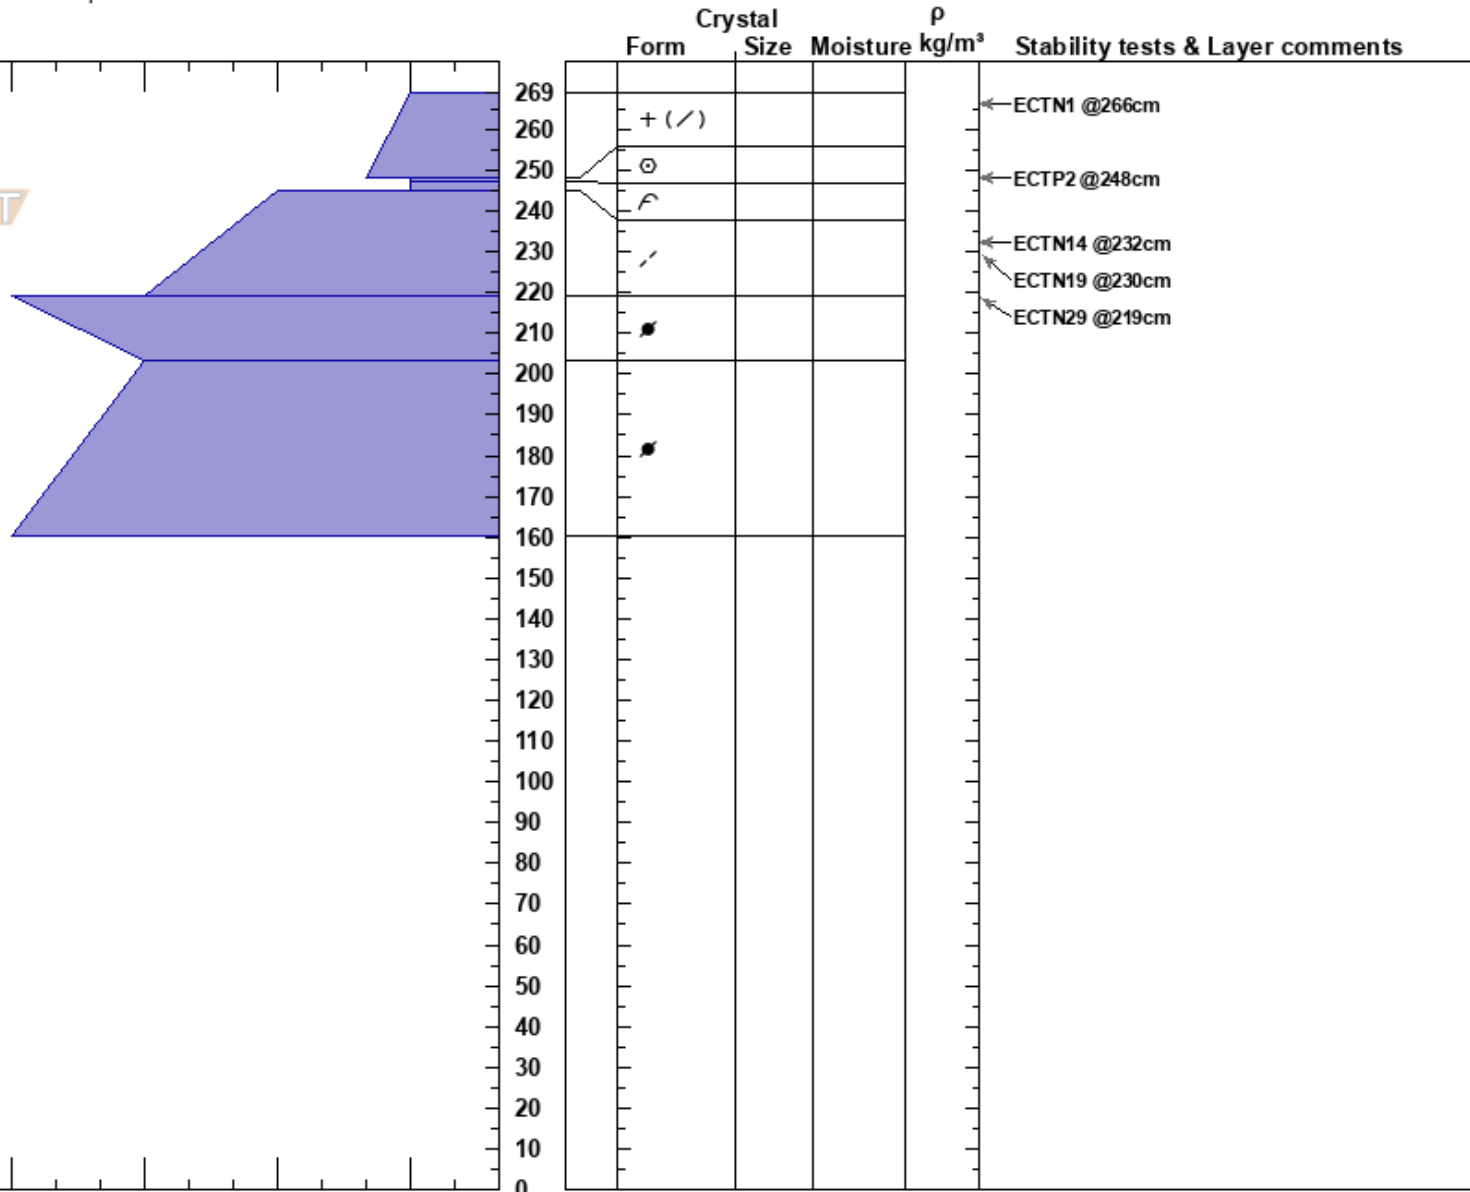

Moose Lake 02/04/2019

Travis Craft

Stability:

HS:269

Layer Notes:

Bitterroot

02/04/2019 - 12:00pm

Air Temperature: -6°C

248-247cm:Problematic layer

MT

Co-ord: 46.59617N, -114.35338W

Sky Cover: CLR

Elevation: 7458 ft

Slope Angle: 10°

Precipitation: NO

Aspect: 48°

Wind Loading:

Wind: Calm

Specifics: Snowmobile tracks on slope

Notes: I K P 1F 4F F