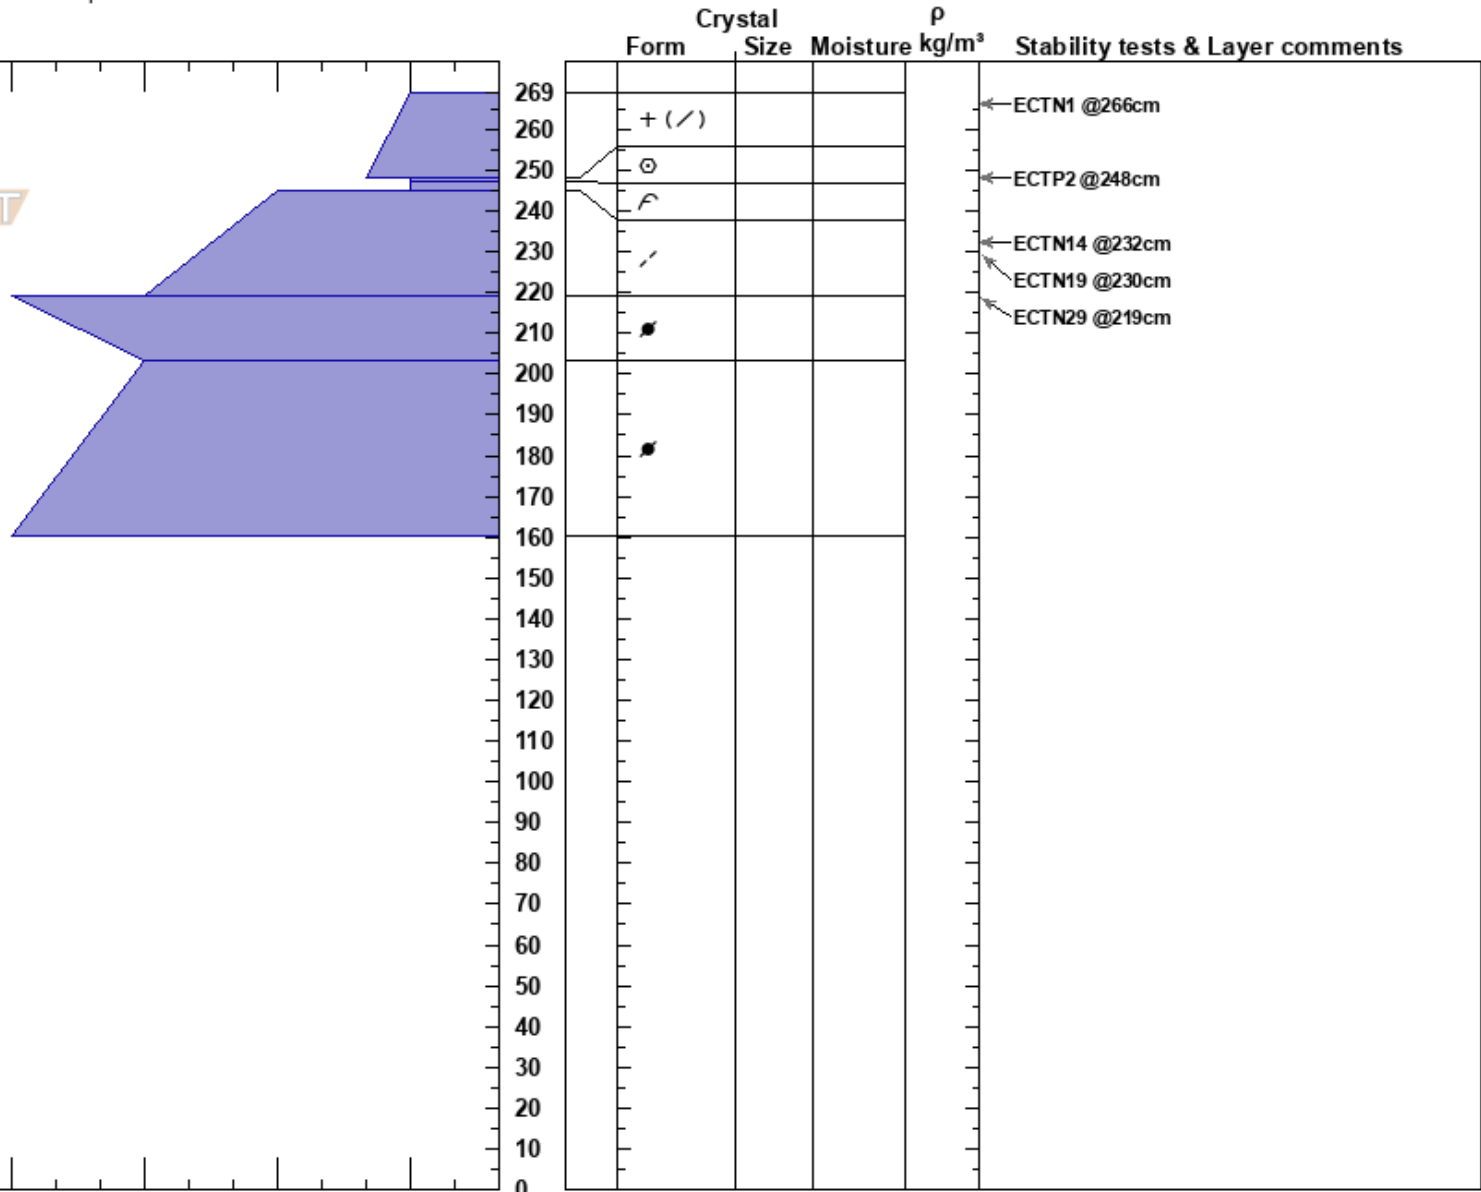

Moose Lake 02/04/2019

Travis Craft

Stability:

HS:269

Layer Notes:

Bitterroot

02/04/2019 - 12:00pm

Air Temperature: -6°C

248-247cm:Problematic layer

MT

Co-ord: 46.59617N, -114.35338W

Sky Cover: CLR

Elevation: 7458 ft

Slope Angle: 10°

Precipitation: NO

Aspect: 48°

Wind Loading:

Wind: Calm

Specifics: Snowmobile tracks on slope

I K P 1F 4F F

Notes: