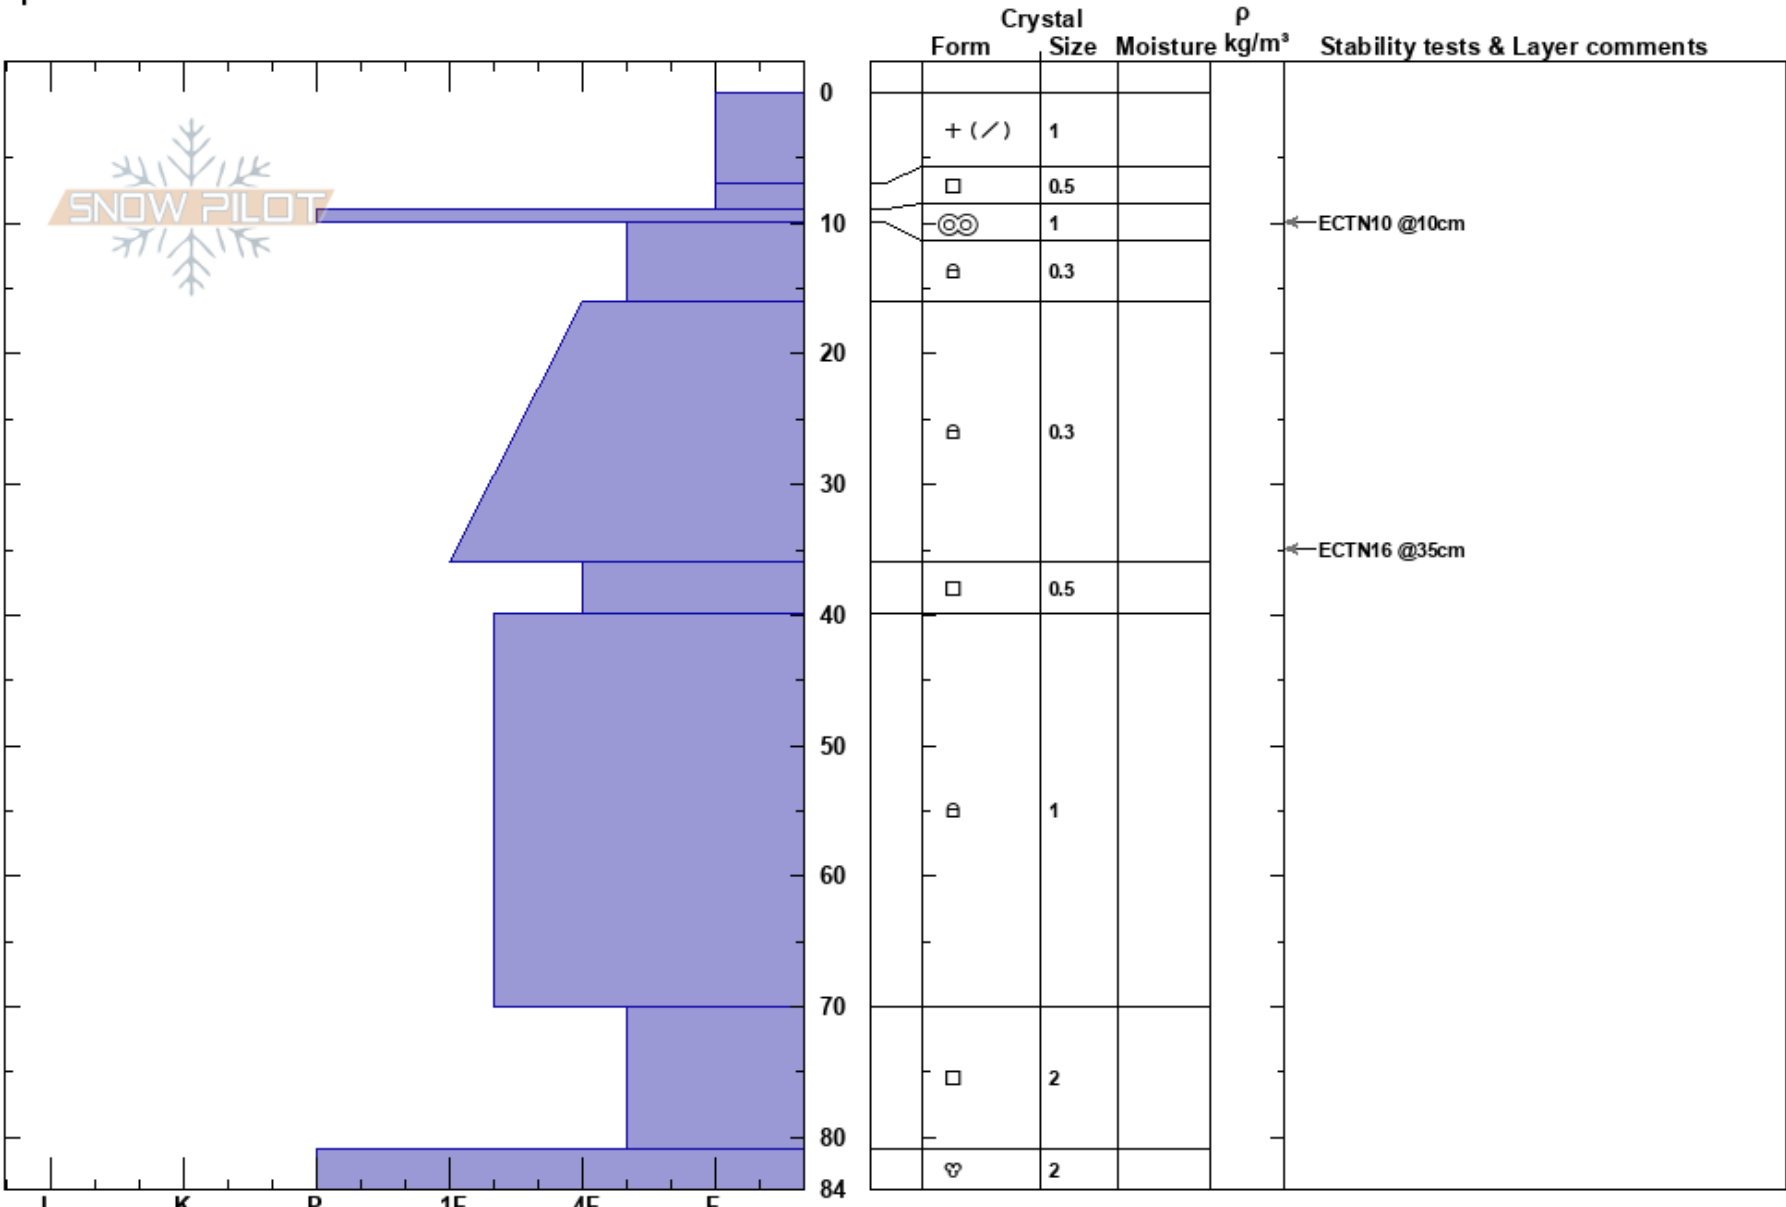

Vail Narrows 20170120
 Gore Range
 CO
 Elevation: 10300 ft
 Aspect: 270°
 Specifics:

Ron Simenhois
 01/20/2017 - 1:00pm
 Co-ord: 39.57380N, -106.24217W
 Slope Angle: 32°
 Wind Loading: no

Stability: Good
 Air Temperature: 23°C
 Sky Cover: CLR
 Precipitation: NO
 Wind: NE Light Breeze

HS:84

Layer Notes:

Notes: Weak snowpack, however the lack of slab in the snowpack promote good stability.