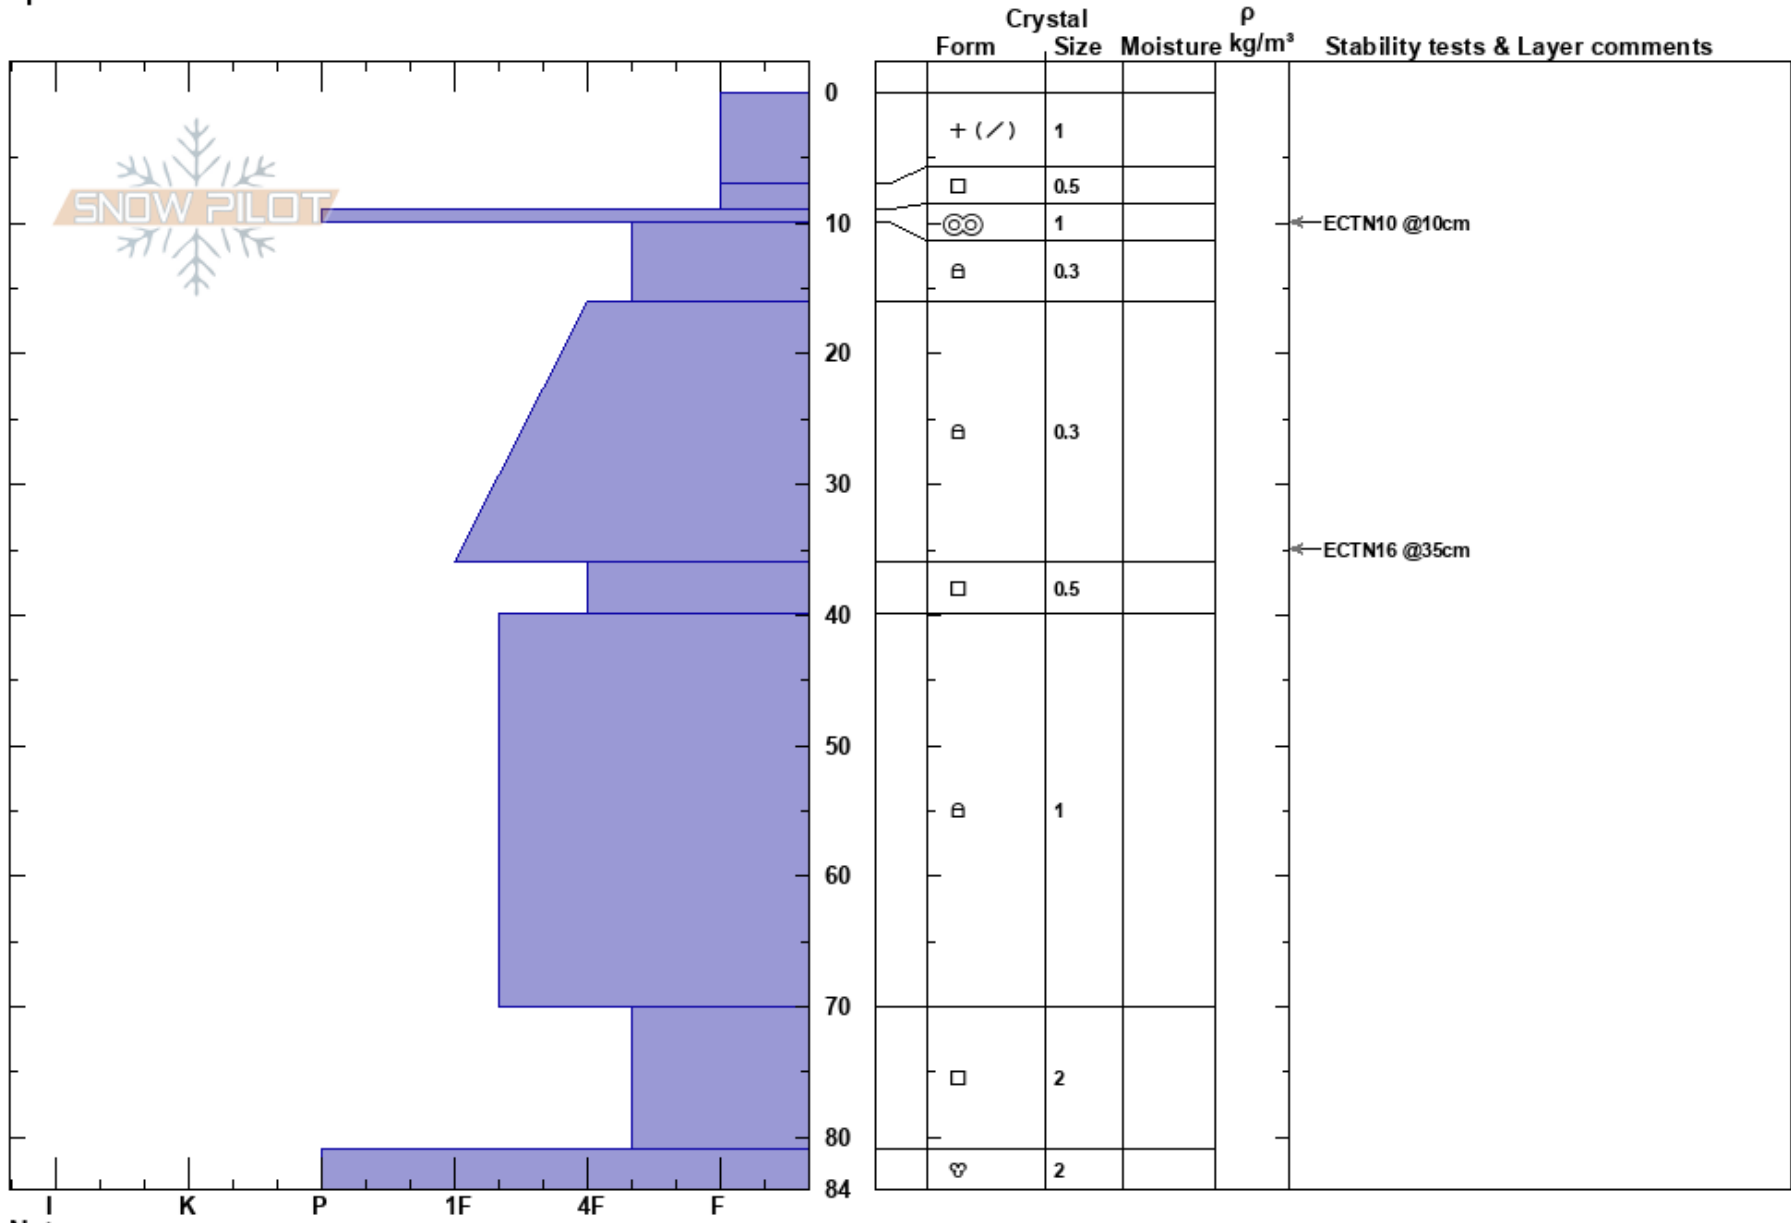

Vail Narrows 20170120
 Gore Range
 CO
 Elevation: 10300 ft
 Aspect: 270°
 Specifics:

Ron Simenhois
 01/20/2017 - 1:00pm
 Co-ord: 39.57380N, -106.24217W
 Slope Angle: 32°
 Wind Loading: no

Stability: Good
 Air Temperature: 23°C
 Sky Cover: CLR
 Precipitation: NO
 Wind: NE Light Breeze

HS:84
 Layer Notes:

Notes: Weak snowpack, however the lack of slab in the snowpack promote good stability.