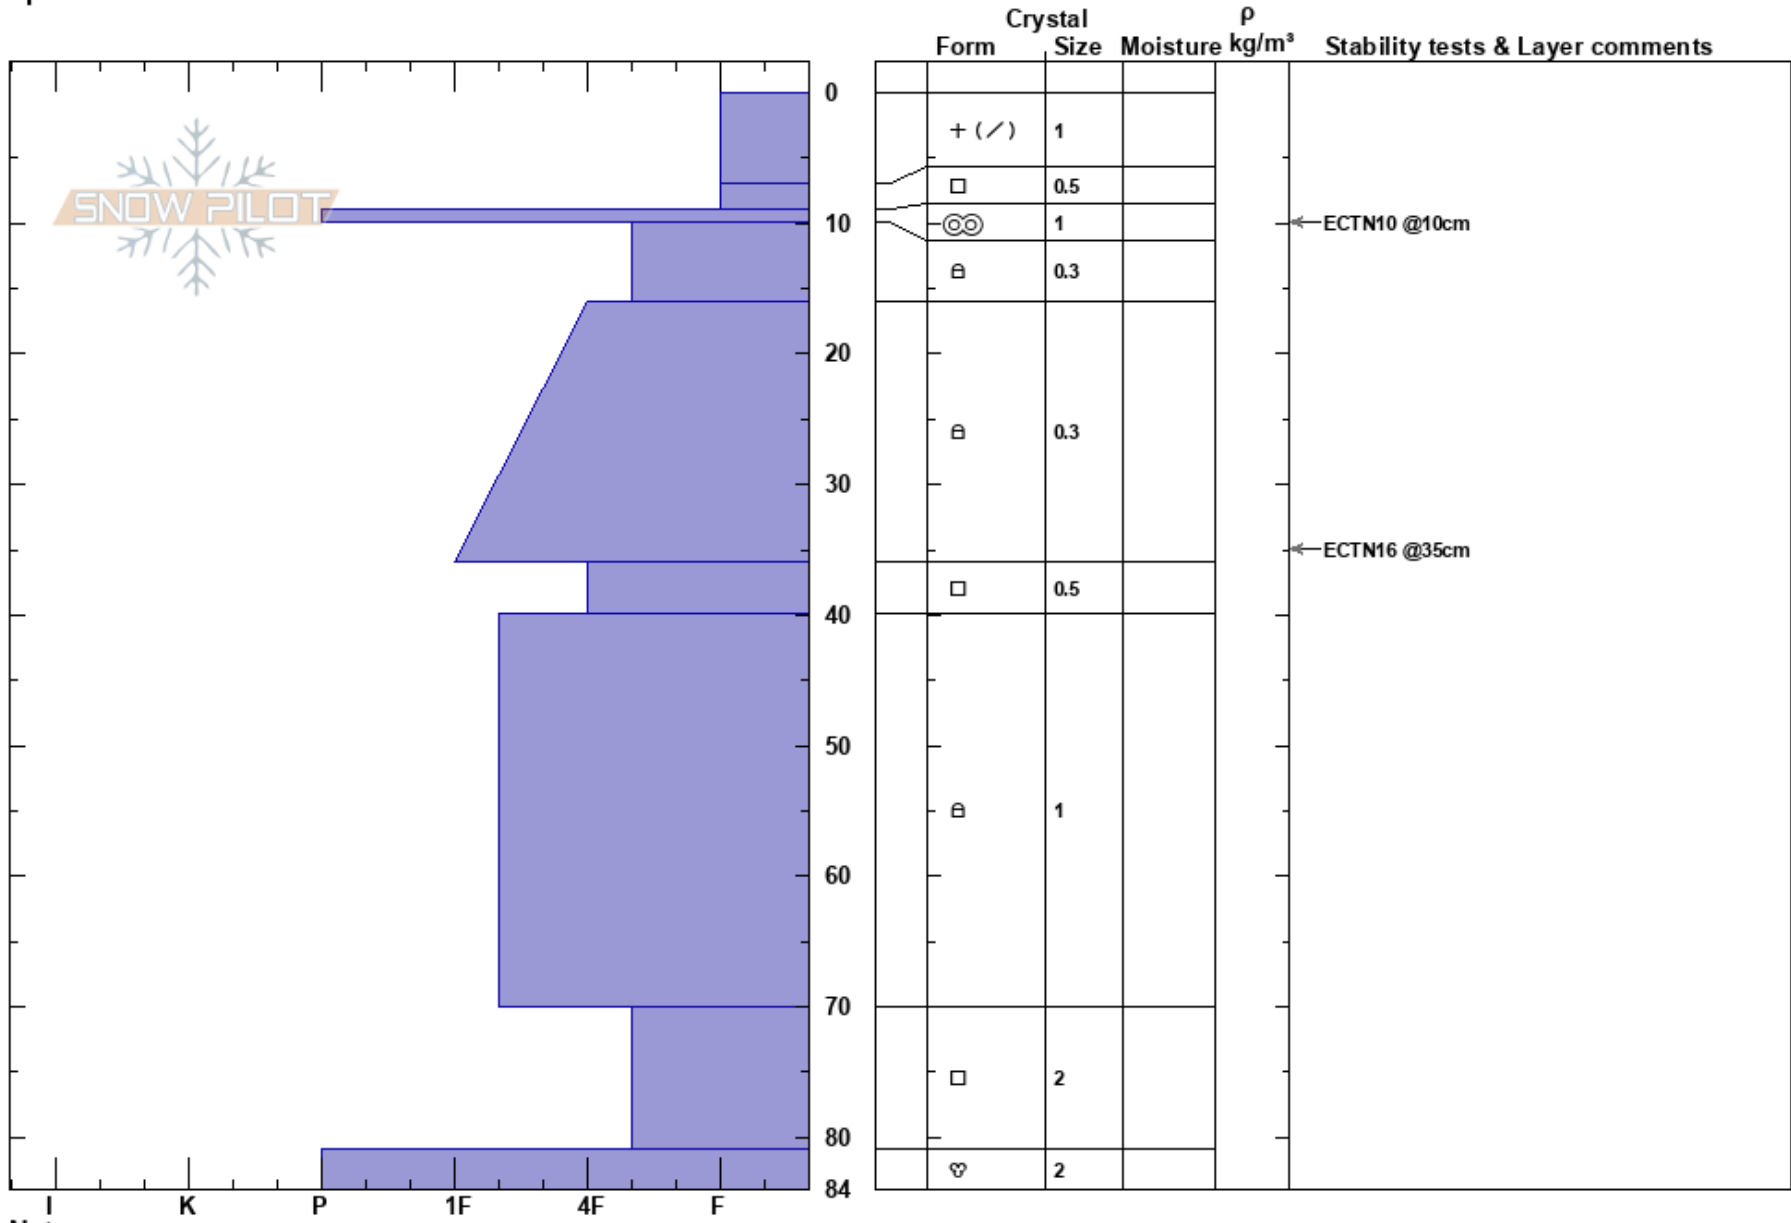

Vail Narrows 20170120
 Gore Range
 CO
 Elevation: 10300 ft
 Aspect: 270°
 Specifics:

Ron Simenhois
 01/20/2017 - 1:00pm
 Co-ord: 39.57380N, -106.24217W
 Slope Angle: 32°
 Wind Loading: no

Stability: Good HS:84
 Air Temperature: 23°C
 Sky Cover: CLR
 Precipitation: NO
 Wind: NE Light Breeze
 Layer Notes:

Notes: Weak snowpack, however the lack of slab in the snowpack promote good stability.