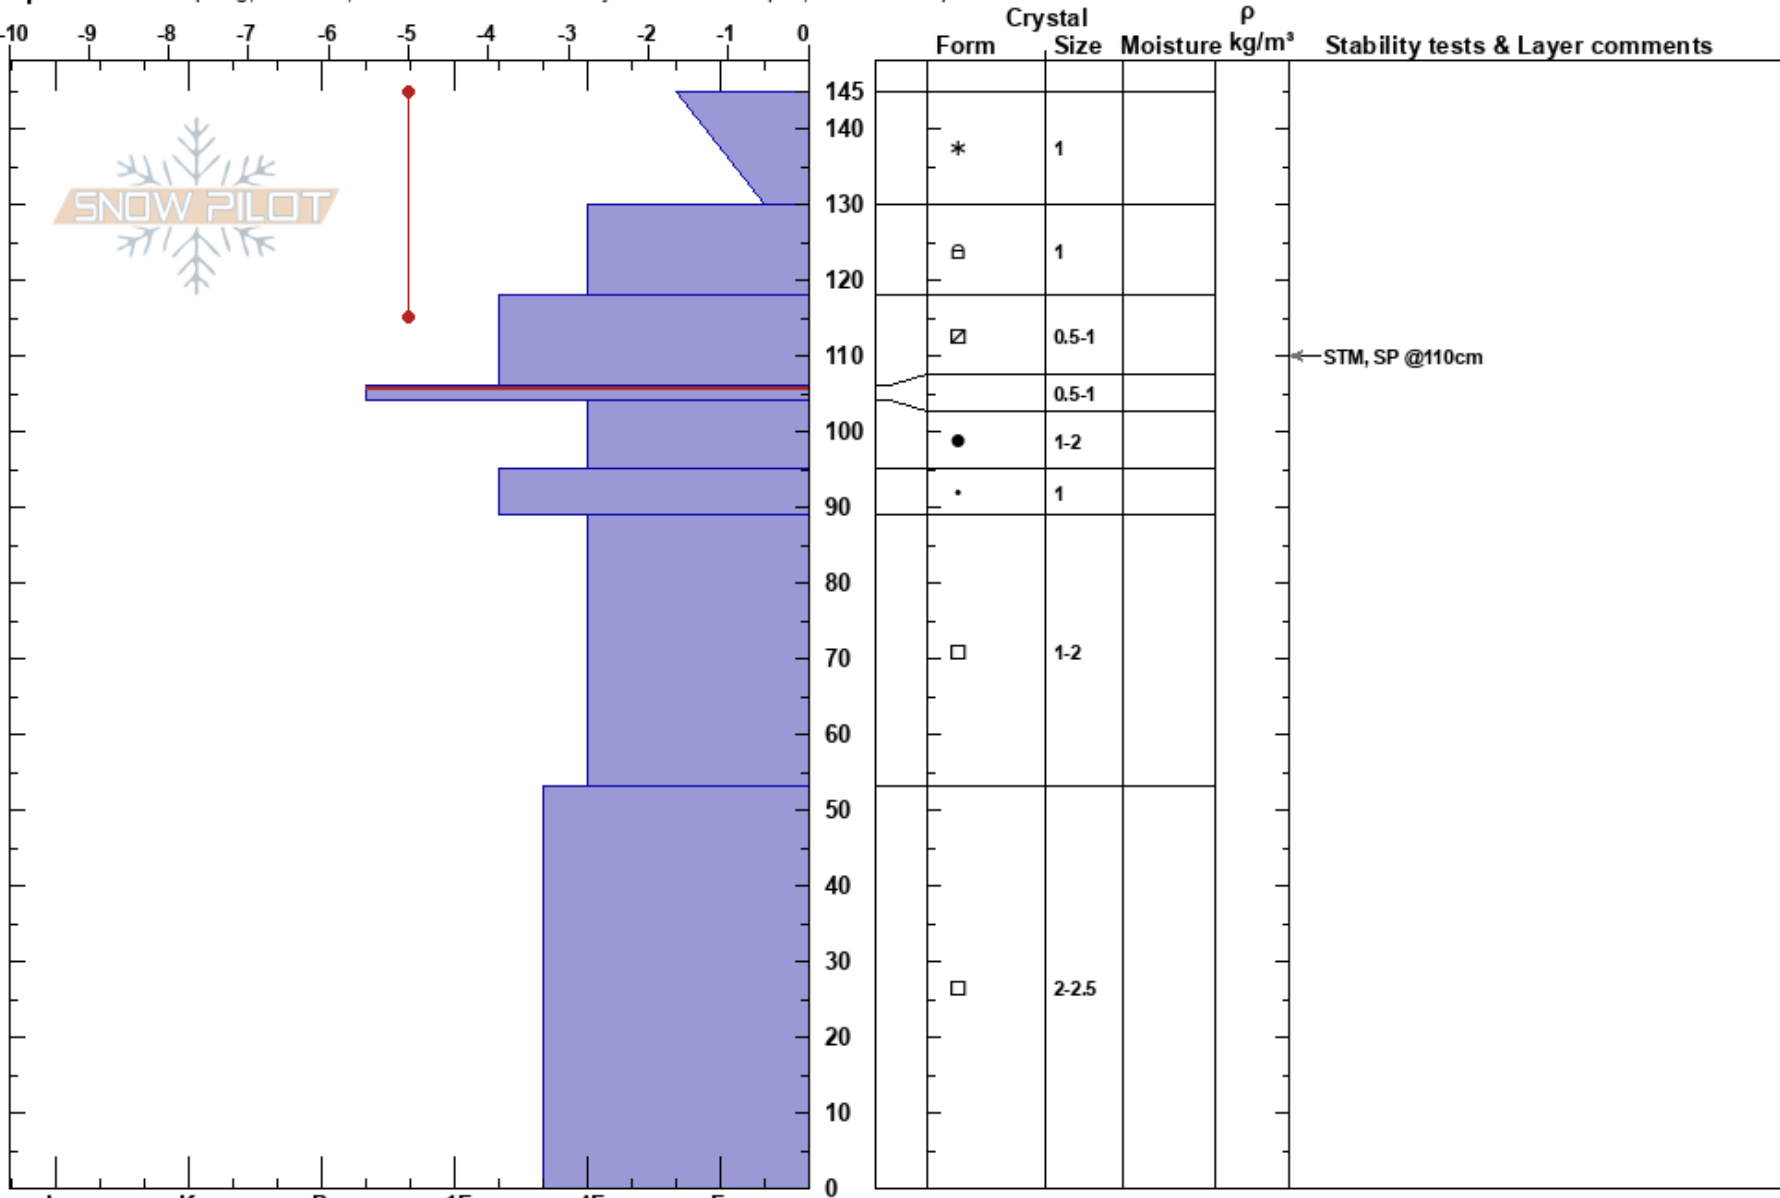

Test Pit-ProBridge1

Zach Bailey

Stability: Fair

HS:145

Layer Notes:

Bridger Range

02/04/2019 - 11:40am

Air Temperature: -2°C

PF:15

106-104cm:Problematic layer

MT

Co-ord: 45.83082N, -110.92848E

Sky Cover: CLR

Elevation: 7800 ft

Slope Angle: 22°

Precipitation: NO

Aspect: 315°

Wind Loading: previous

Wind: Calm

Specifics: Collapsing, localized; Recent avalanche activity on different slopes; We skied slope

Notes: Bitter cold inversion from the base to Bradley's Meadows. Surprising surface hoar in some isolated spots even.