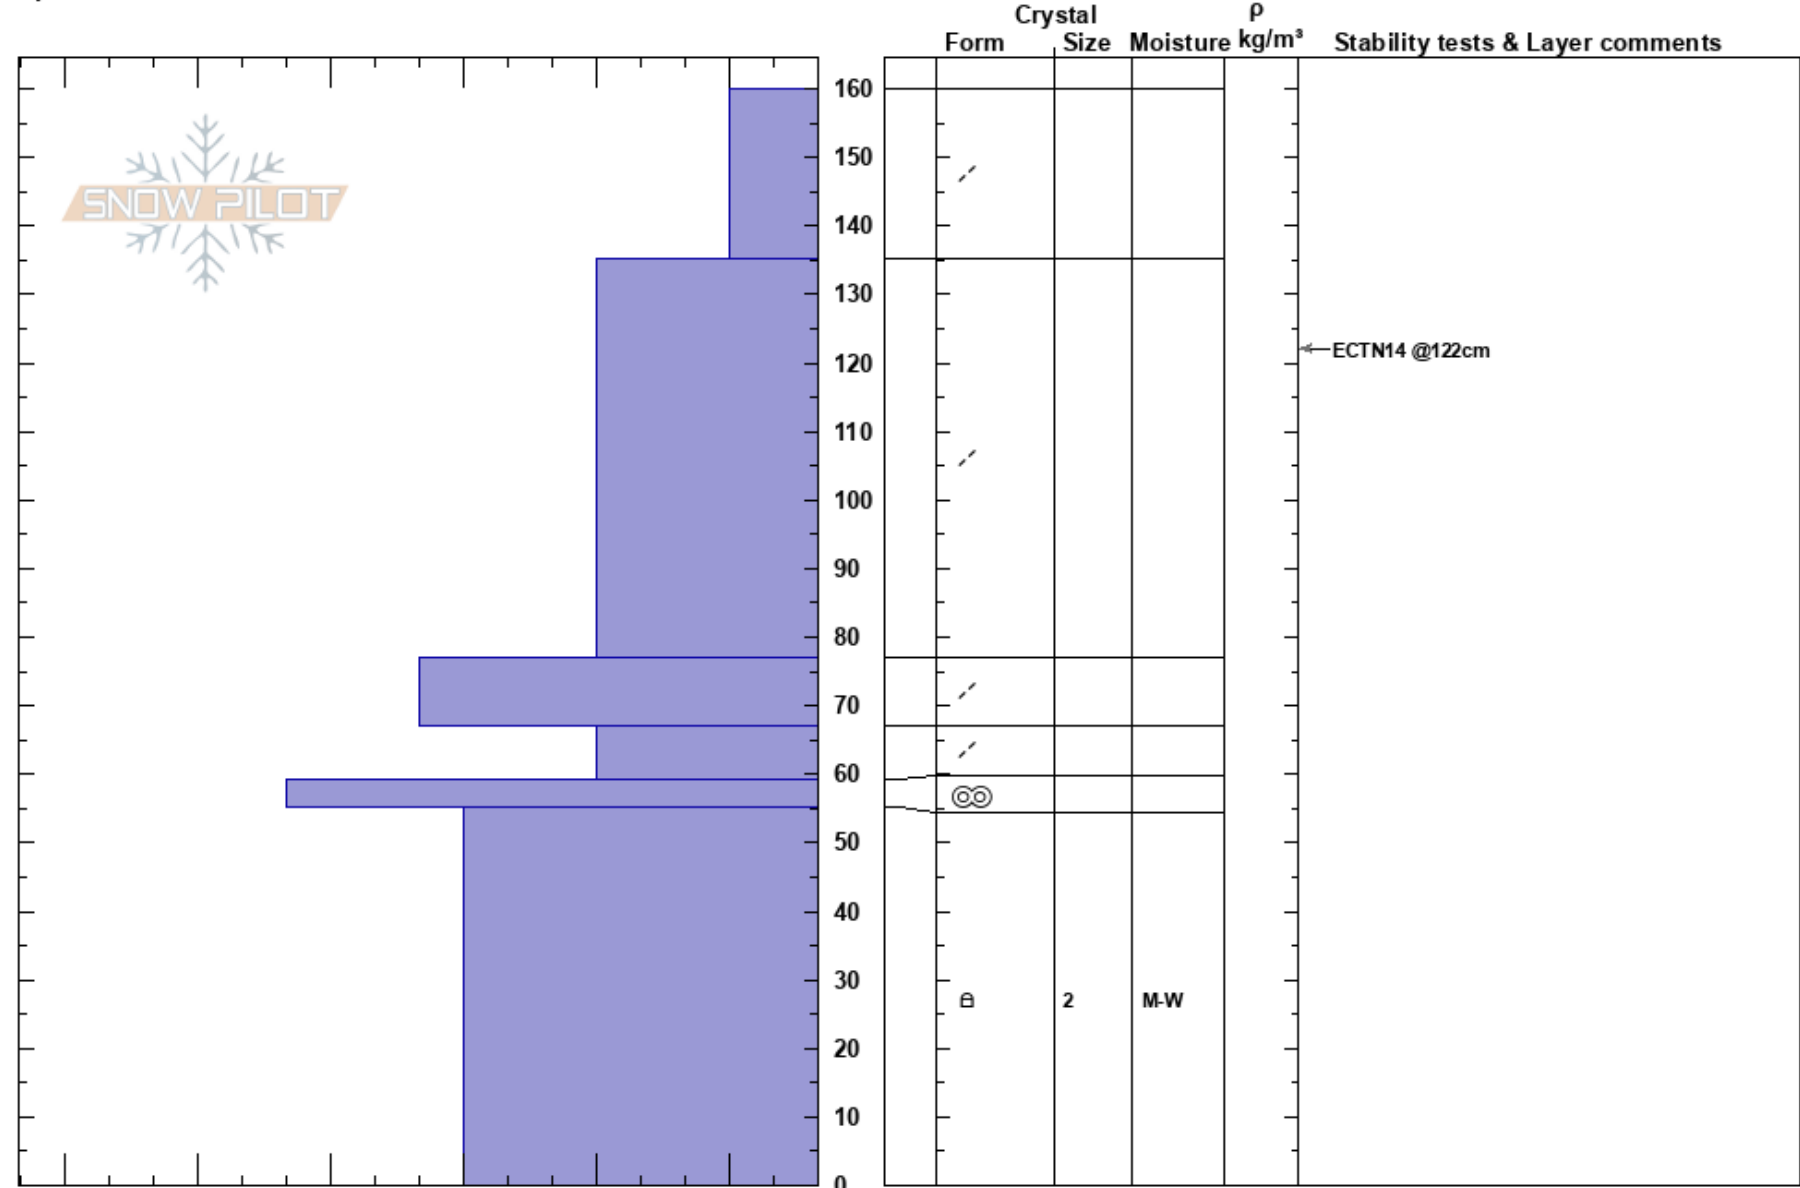

Mammoth Knolls - SW
 Eastern Sierra Nevada
 CA

josh feinberg
 02/04/2019 - 4:30pm
 Co-ord: 37.65614N, -118.98079E
 Slope Angle: 23°
 Wind Loading:

Stability:
 Air Temperature: -6.5°C HS:160
 PF:85 135-77cm:Problematic layer
 Sky Cover: OVC
 Precipitation: S5
 Wind: S Strong

Elevation: 8300 ft
 Aspect: 220°
 Specifics:

Notes: