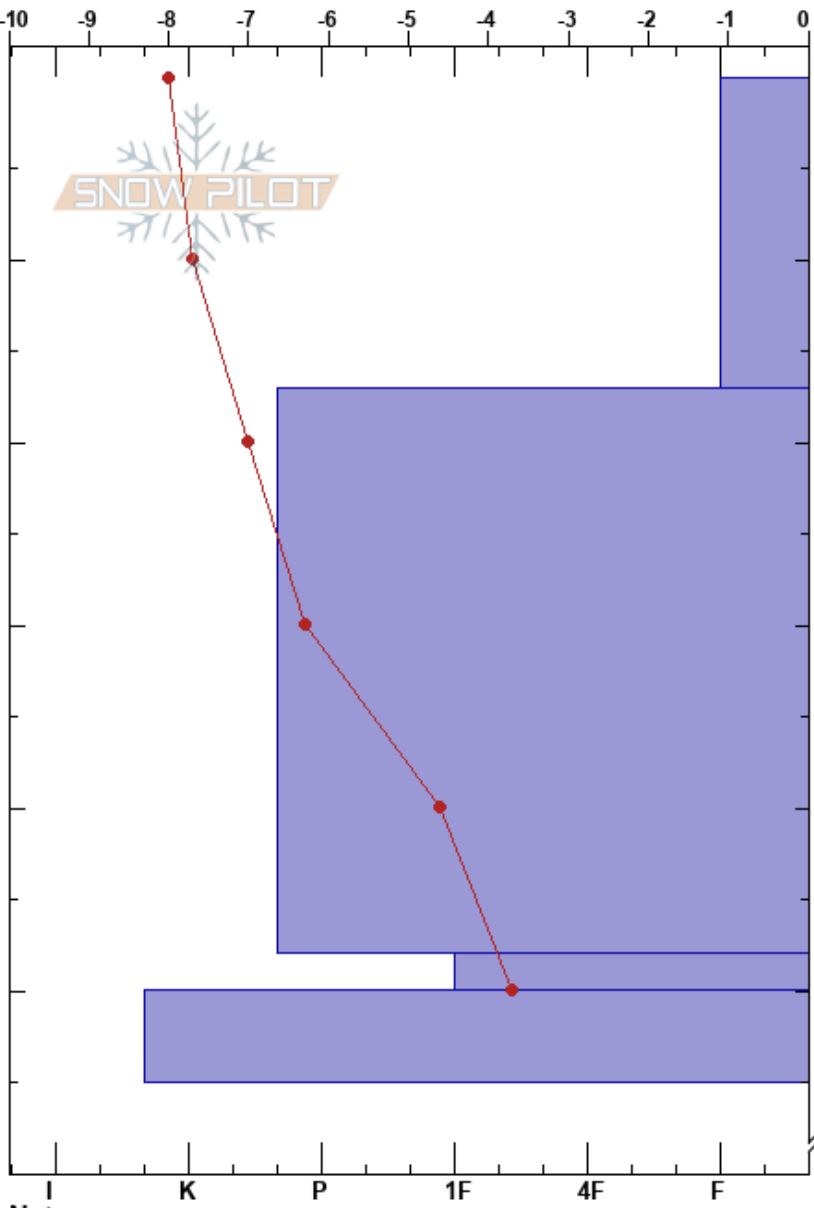

Púðurbakki
Tröllaskagi
Iceland
Elevation: 934 m
Aspect: E

Jón Páll Eyjólfsson
04/02/2019 - 14:53
Co-ord:
Slope Angle: 30°
Wind Loading:

Stability: Fair
Air Temperature: -7.6°C
Sky Cover: BKN
Precipitation: NO
Wind: Calm

HS:110
48-50cm: Problematic layer

Specifics: Pit dug in a Ski Area; Ski tracks on slope; We skied slope

Form	Crystal Size	Moisture	ρ kg/m ³	Stability tests & Layer comments
•	1	D		
				← CT11, BRK @20cm
/	1	D		
				← CT14, SC @48cm
□	0.5	D		
■		D		