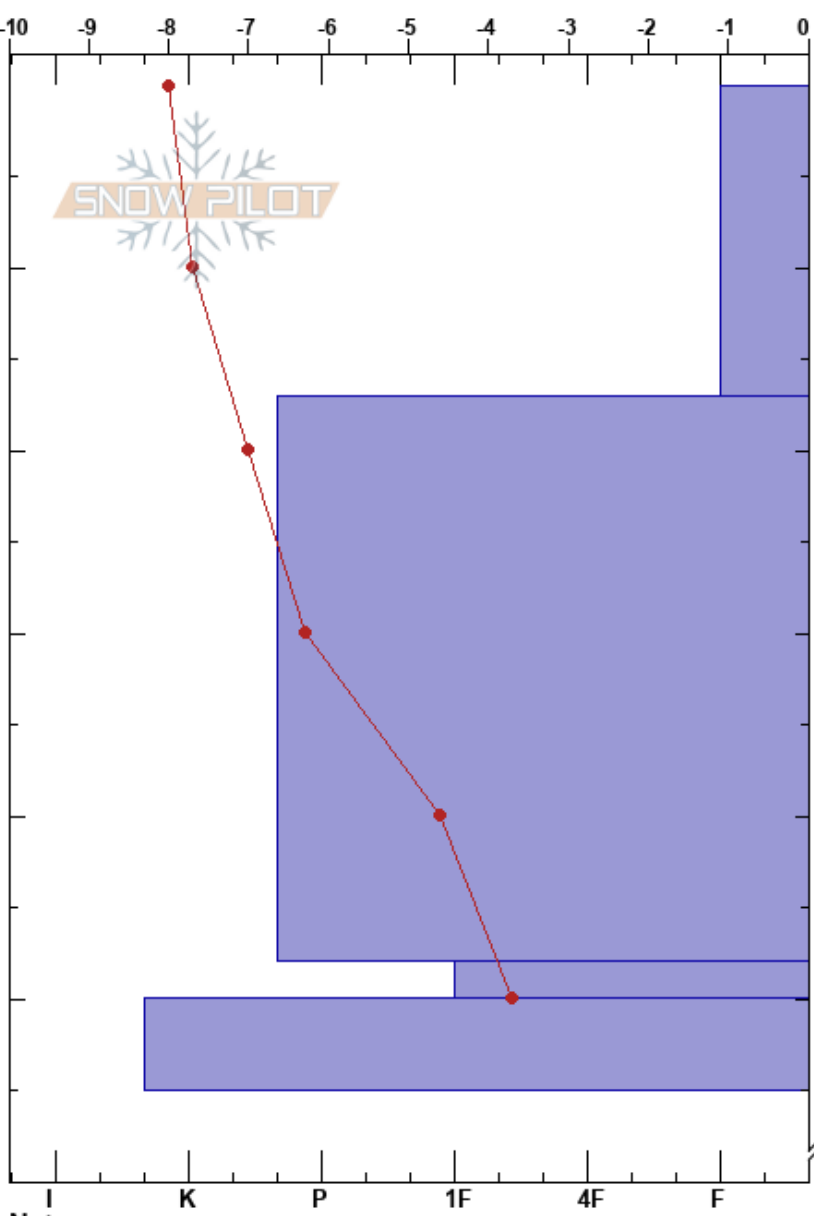

Púðurbakki  
Tröllaskagi  
Iceland  
Elevation: 934 m  
Aspect: E

Jón Páll Eyjólfsson  
04/02/2019 - 14:53  
Co-ord:  
Slope Angle: 30°  
Wind Loading:

Stability: Fair  
Air Temperature: -7.6°C  
Sky Cover: BKN  
Precipitation: NO  
Wind: Calm

HS:110  
48-50cm: Problematic layer

Specifics: Pit dug in a Ski Area; Ski tracks on slope; We skied slope

Form	Crystal Size	Moisture	$\rho$ kg/m <sup>3</sup>	Stability tests & Layer comments
•	1	D		
				← CT11, BRK @20cm
/	1	D		
				← CT14, SC @48cm
□	0.5	D		
■		D		