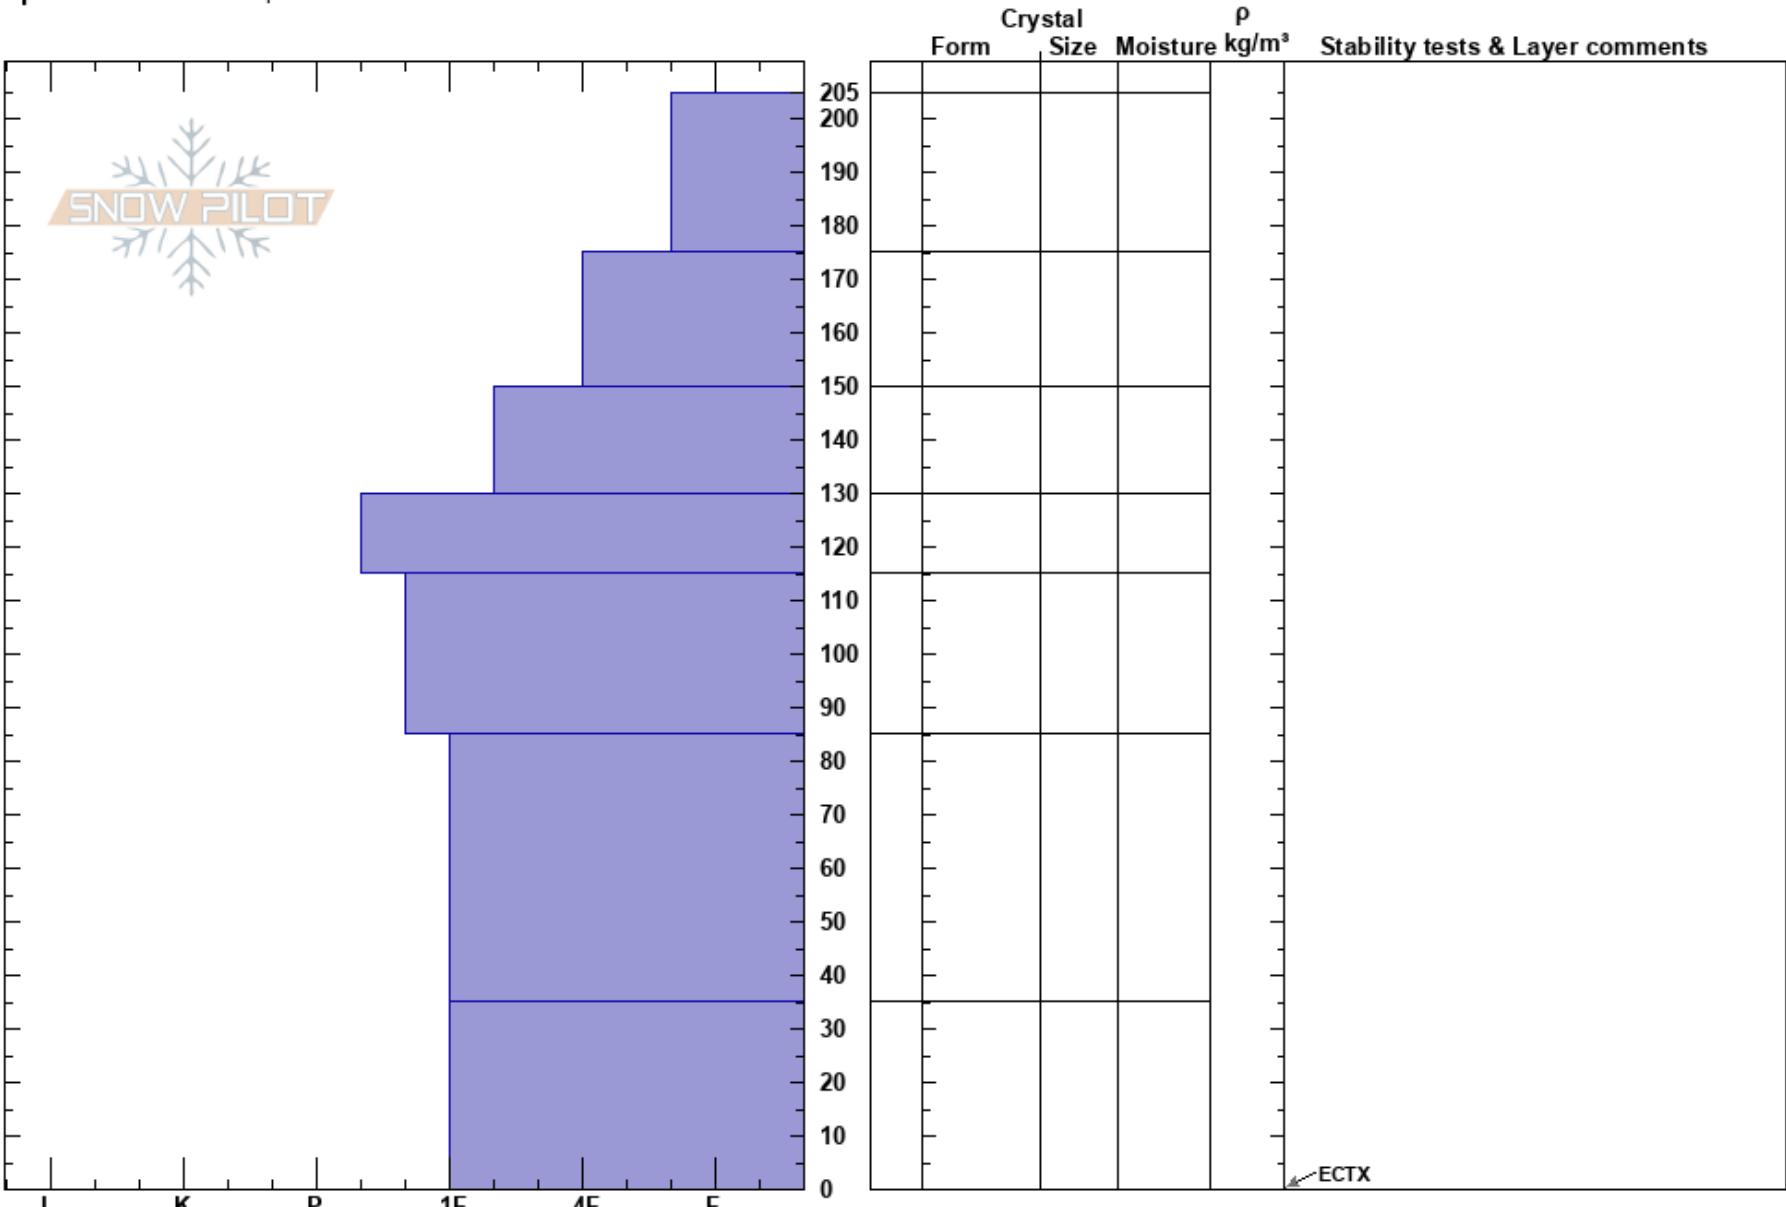

Wolverine shoulder
 Cooke City
 MT
 Elevation: 9390 ft
 Aspect: 10°
 Specifics: We skied slope

Alex Marienthal
 02/01/2019 - 10:02am
 Co-ord: 45.05557N, -110.01814W
 Slope Angle: 27°
 Wind Loading:

Stability: Good HS:205 Layer Notes:
 Air Temperature:
 Sky Cover: FEW
 Precipitation: NO
 Wind: Calm