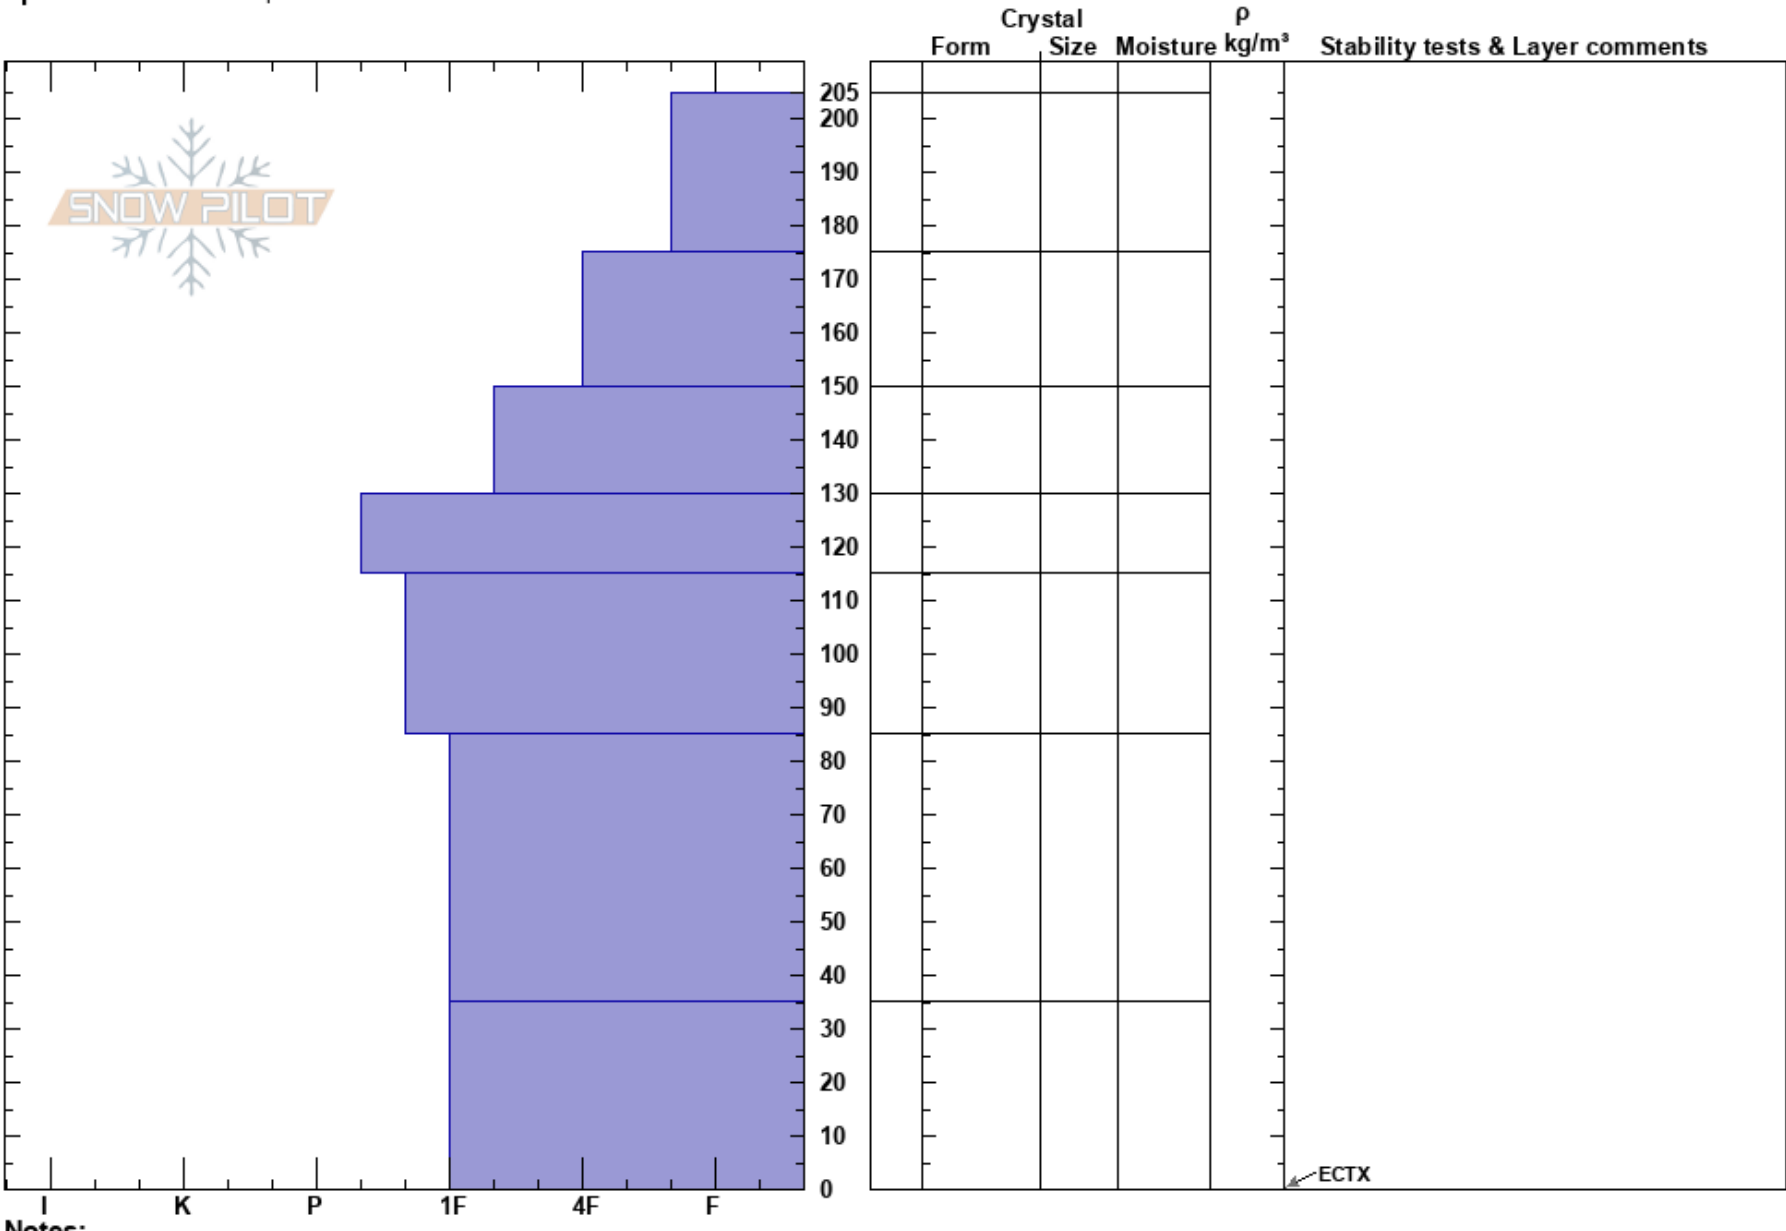

Wolverine shoulder
Cooke City
MT
Elevation: 9390 ft
Aspect: 10°
Specifics: We skied slope

Alex Marienthal
02/01/2019 - 10:02am
Co-ord: 45.05557N, -110.01814W
Slope Angle: 27°
Wind Loading:

Stability: Good
Air Temperature:
Sky Cover: FEW
Precipitation: NO
Wind: Calm

HS:205
Layer Notes:

Notes: