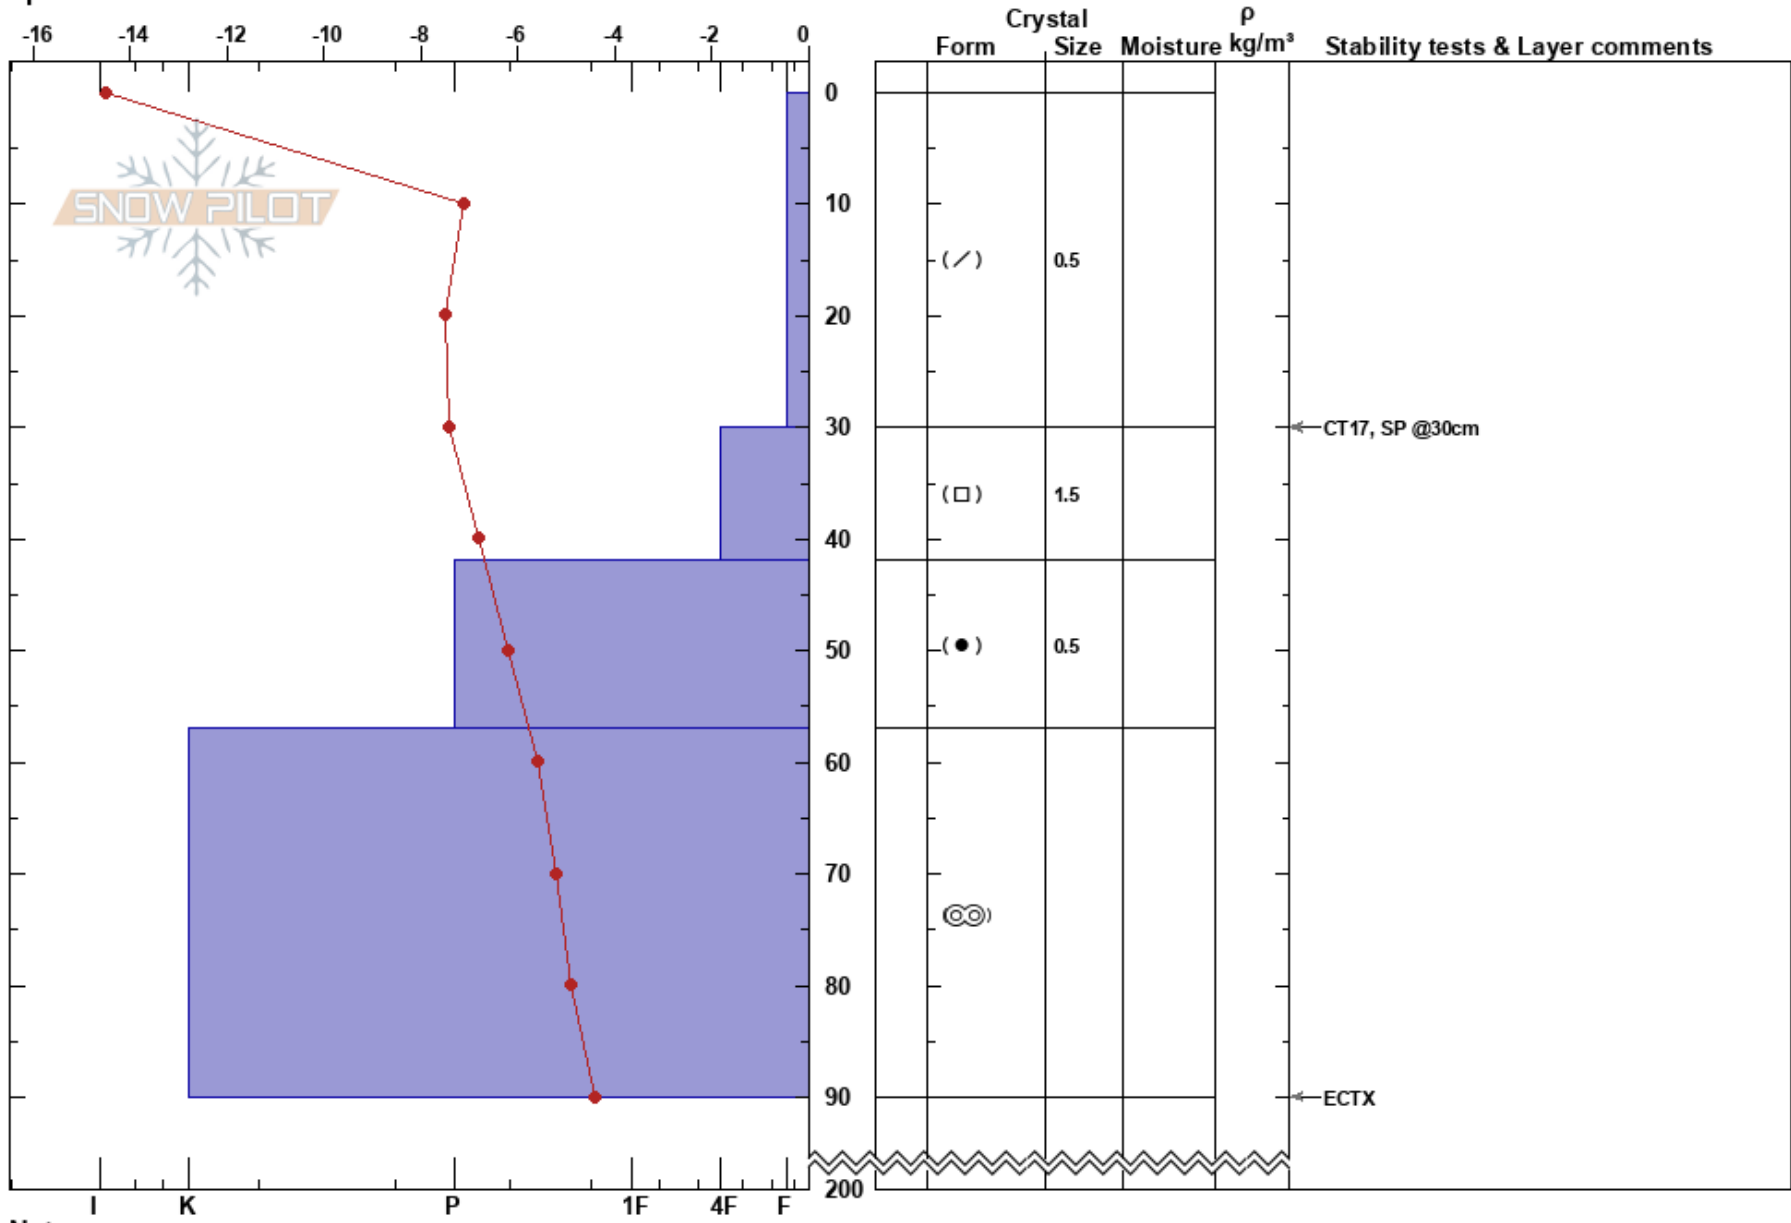

Ga störtloppet
 Bydalen
 Sweden
 Elevation: 800 m
 Aspect: S
 Specifics:

johan norin
 04/02/2019 - 23:00
 Co-ord:
 Slope Angle: 24°
 Wind Loading:

Stability: HS:200
 Air Temperature: -15°C PF:55
 Sky Cover: CLR
 Precipitation: NO
 Wind: W Calm
 Layer Notes: