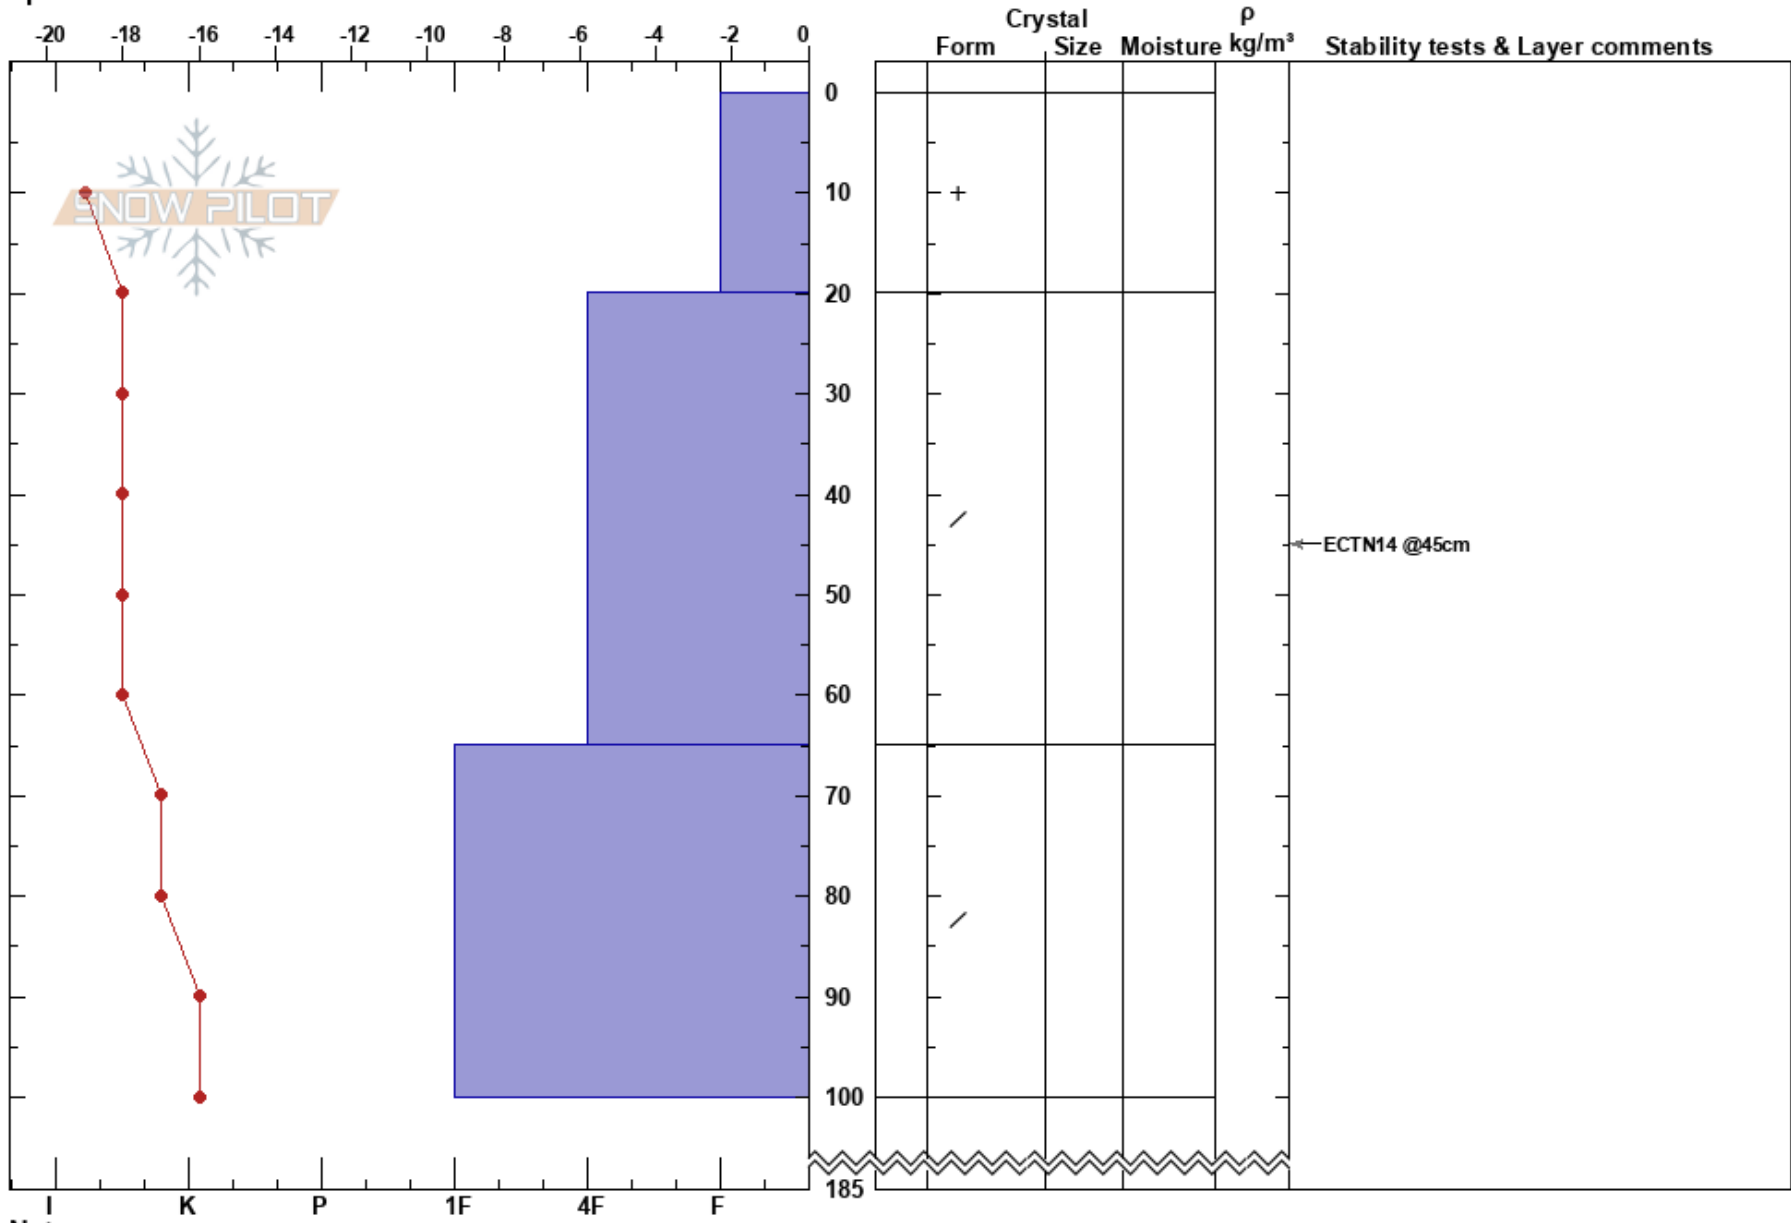

Norgesvängen
 Kittelfjället
 Sweden
Elevation: 892 m
Aspect: 276°
Specifics:

Sven Olofsson
 04/02/2019 - 10:30
Co-ord: 65.25182N, 15.45066E
Slope Angle: 26°
Wind Loading: previous

Stability:
Air Temperature: HS:185
Sky Cover: BKN
Precipitation: NO
Wind: E Light Breeze
PF:70
Layer Notes: