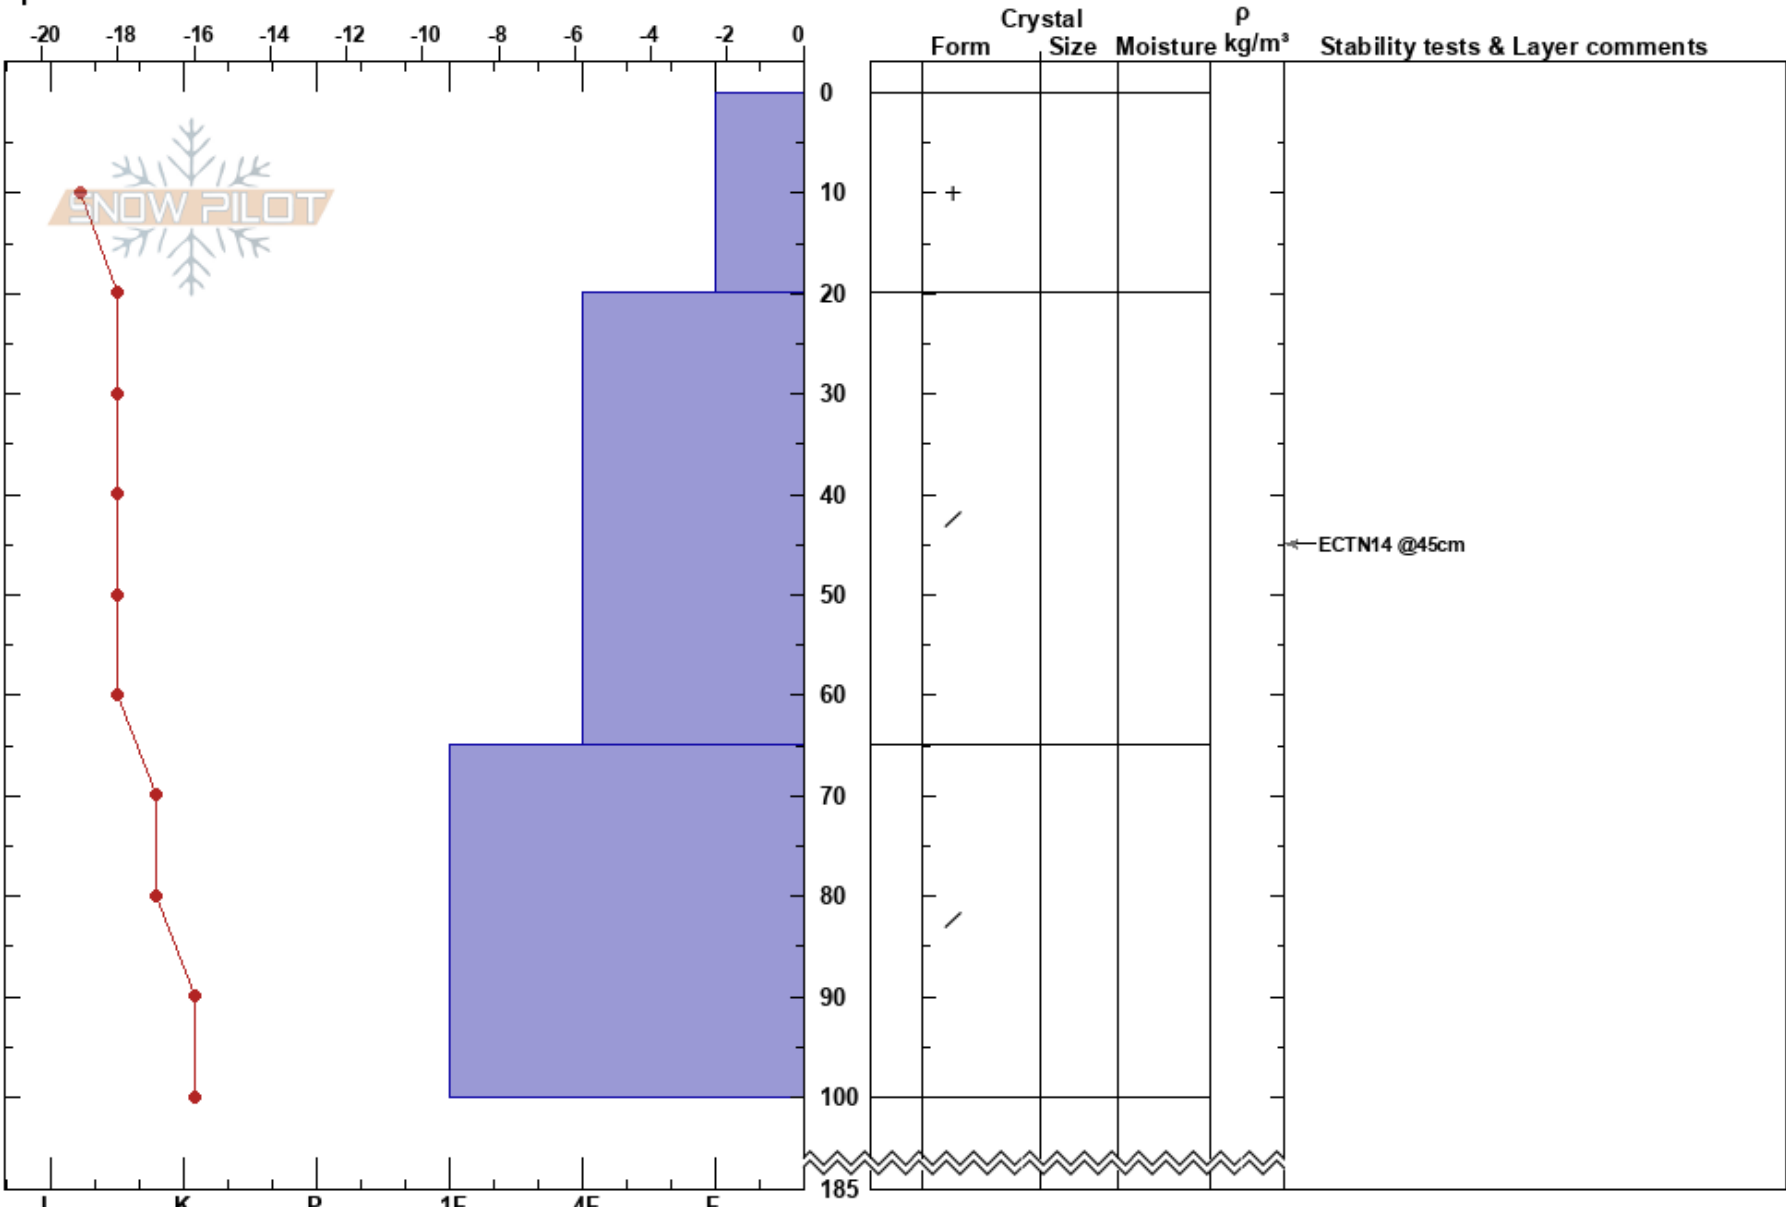

Norgesvängen
 Kittelfjället
 Sweden
 Elevation: 892 m
 Aspect: 276°
 Specifics:

Sven Olofsson
 04/02/2019 - 10:30
 Co-ord: 65.25182N, 15.45066E
 Slope Angle: 26°
 Wind Loading: previous

Stability:
 Air Temperature:
 Sky Cover: BKN
 Precipitation: NO
 Wind: E Light Breeze

HS:185
 PF:70
 Layer Notes:

Notes: