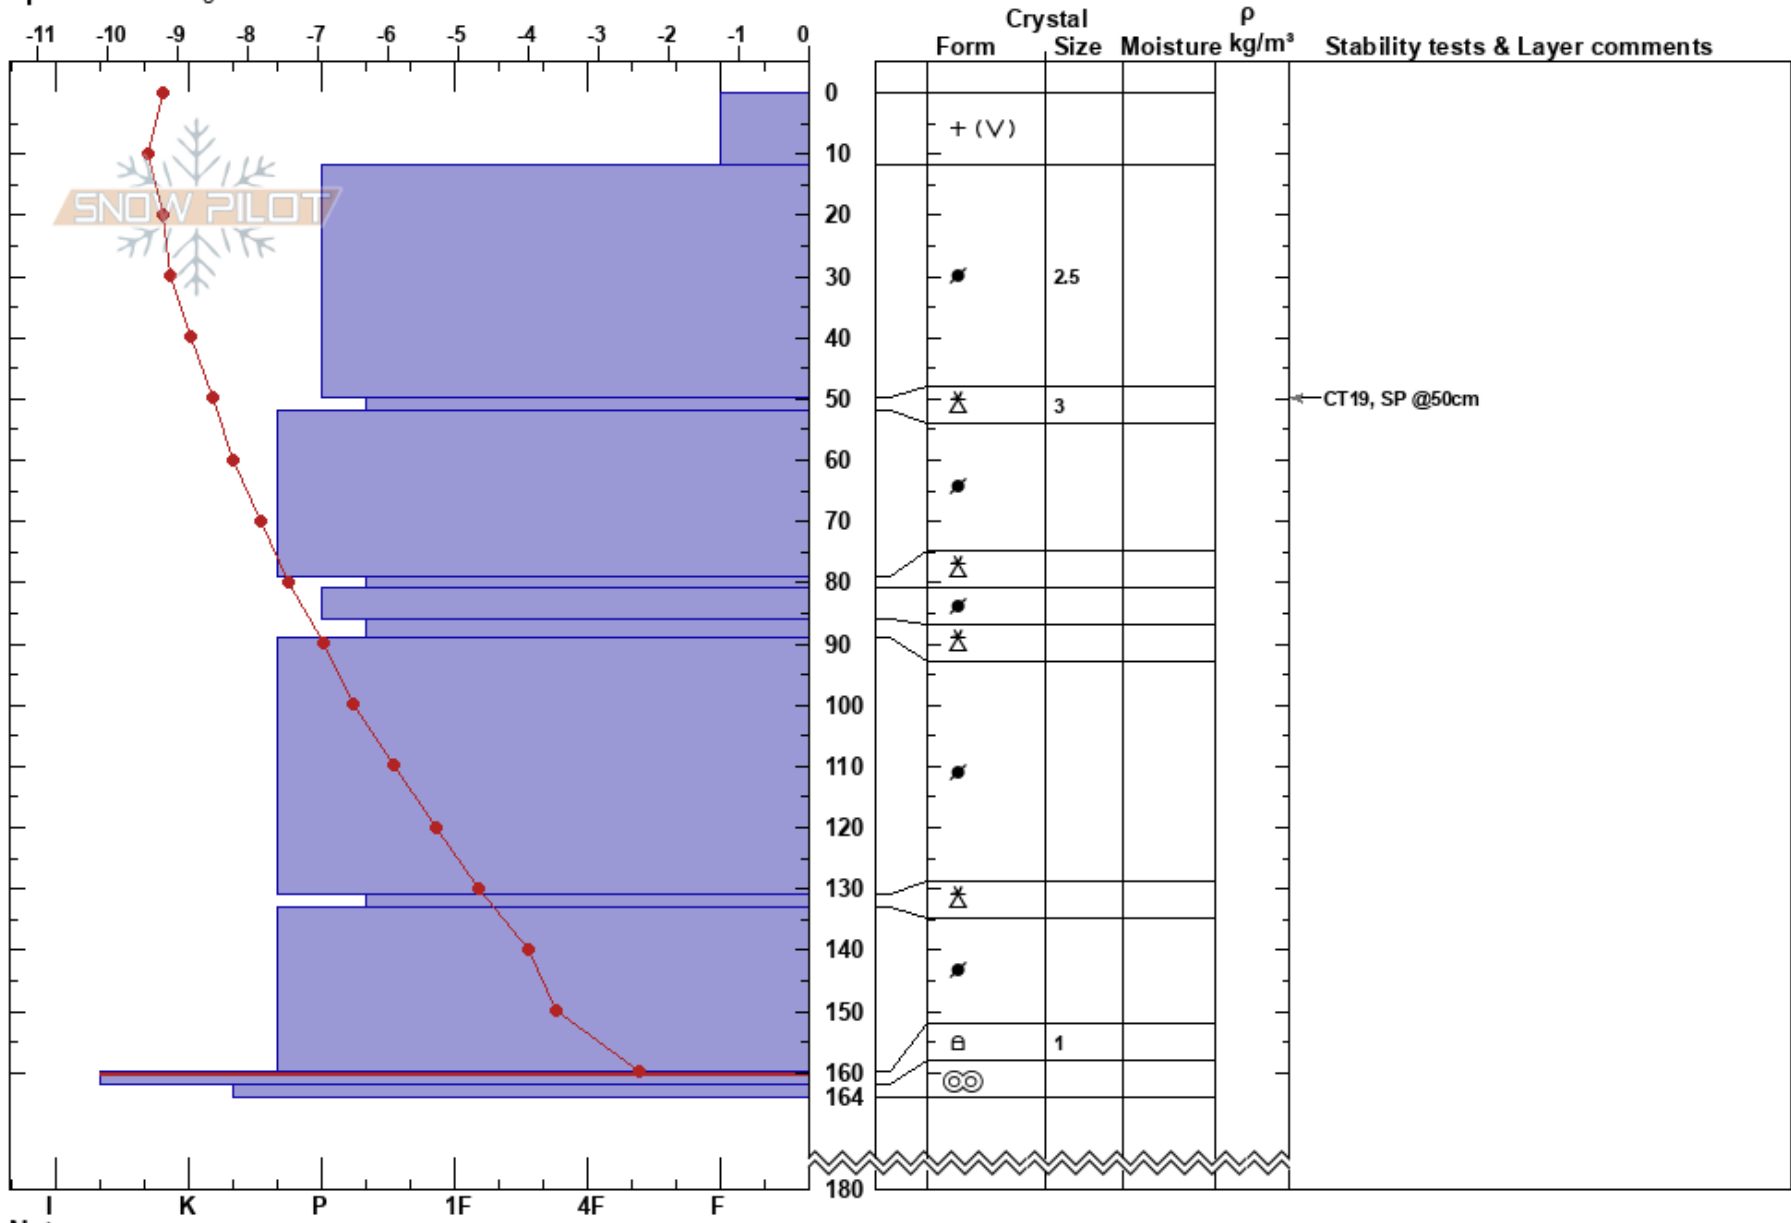

Illviðrishiðnjukur 17
 Tröllaskagi
 Iceland
 Elevation: 630 m
 Aspect: 160°
 Specifics: Pit dug in a Ski Area

Gestur Hansson
 03/02/2019 - 08:00
 Co-ord: 66.13071N, -18.98316W
 Slope Angle: 26°
 Wind Loading:

Stability:
 Air Temperature: -9.1°C PF:30 160-162cm:Problematic layer
 Sky Cover: OVC
 Precipitation: NO
 Wind:

Notes: