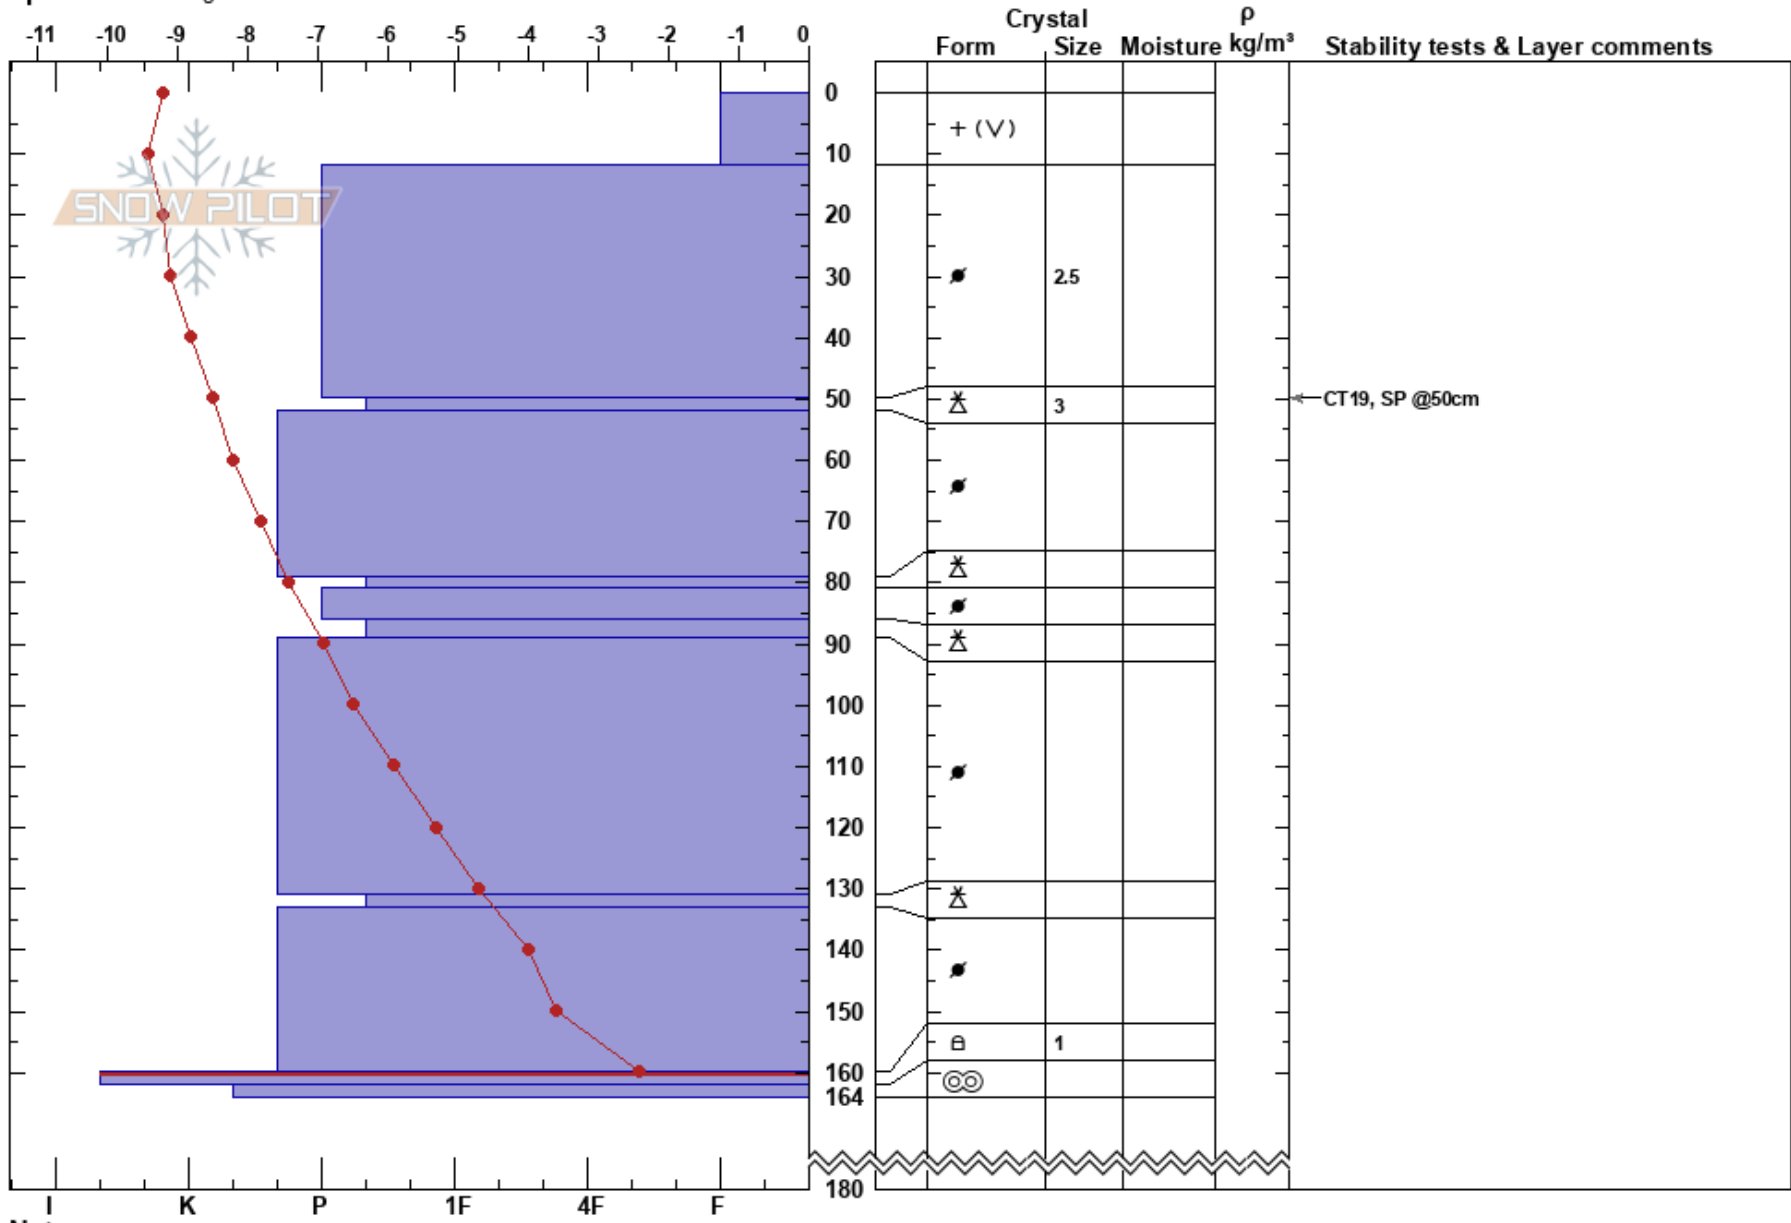

Illviðrishiðnjukur 17
 Tröllaskagi
 Iceland
 Elevation: 630 m
 Aspect: 160°
 Specifics: Pit dug in a Ski Area

Gestur Hansson
 03/02/2019 - 08:00
 Co-ord: 66.13071N, -18.98316W
 Slope Angle: 26°
 Wind Loading:

Stability:
 Air Temperature: -9.1°C PF:30 HS:180
 Sky Cover: OVC
 Precipitation: NO
 Wind:

160-162cm: Problematic layer

Notes: