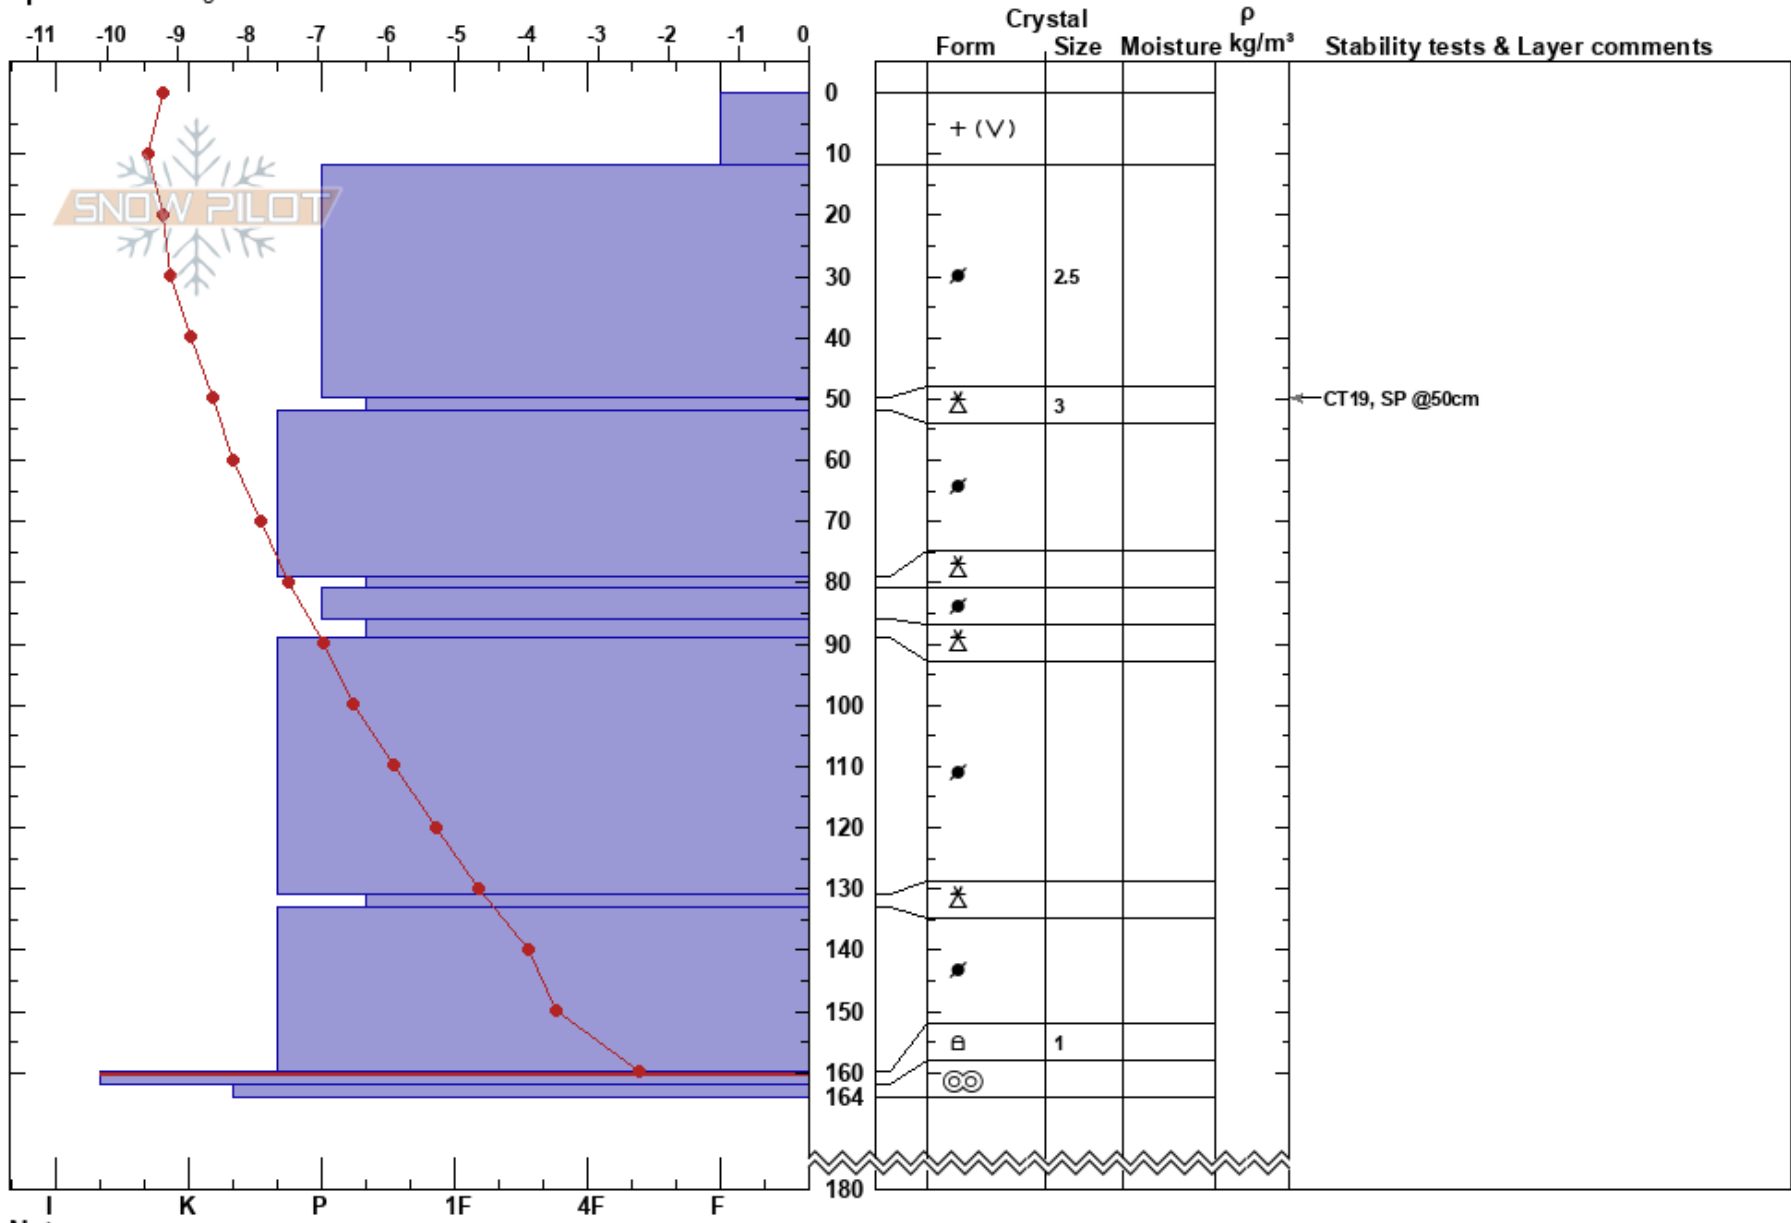

Illviðrishnjukur 17  
 Tröllaskagi  
 Iceland  
 Elevation: 630 m  
 Aspect: 160°  
 Specifics: Pit dug in a Ski Area

Gestur Hansson  
 03/02/2019 - 08:00  
 Co-ord: 66.13071N, -18.98316W  
 Slope Angle: 26°  
 Wind Loading:

Stability:  
 Air Temperature: -9.1°C PF:30 160-162cm:Problematic layer  
 Sky Cover: OVC  
 Precipitation: NO  
 Wind:

Notes: