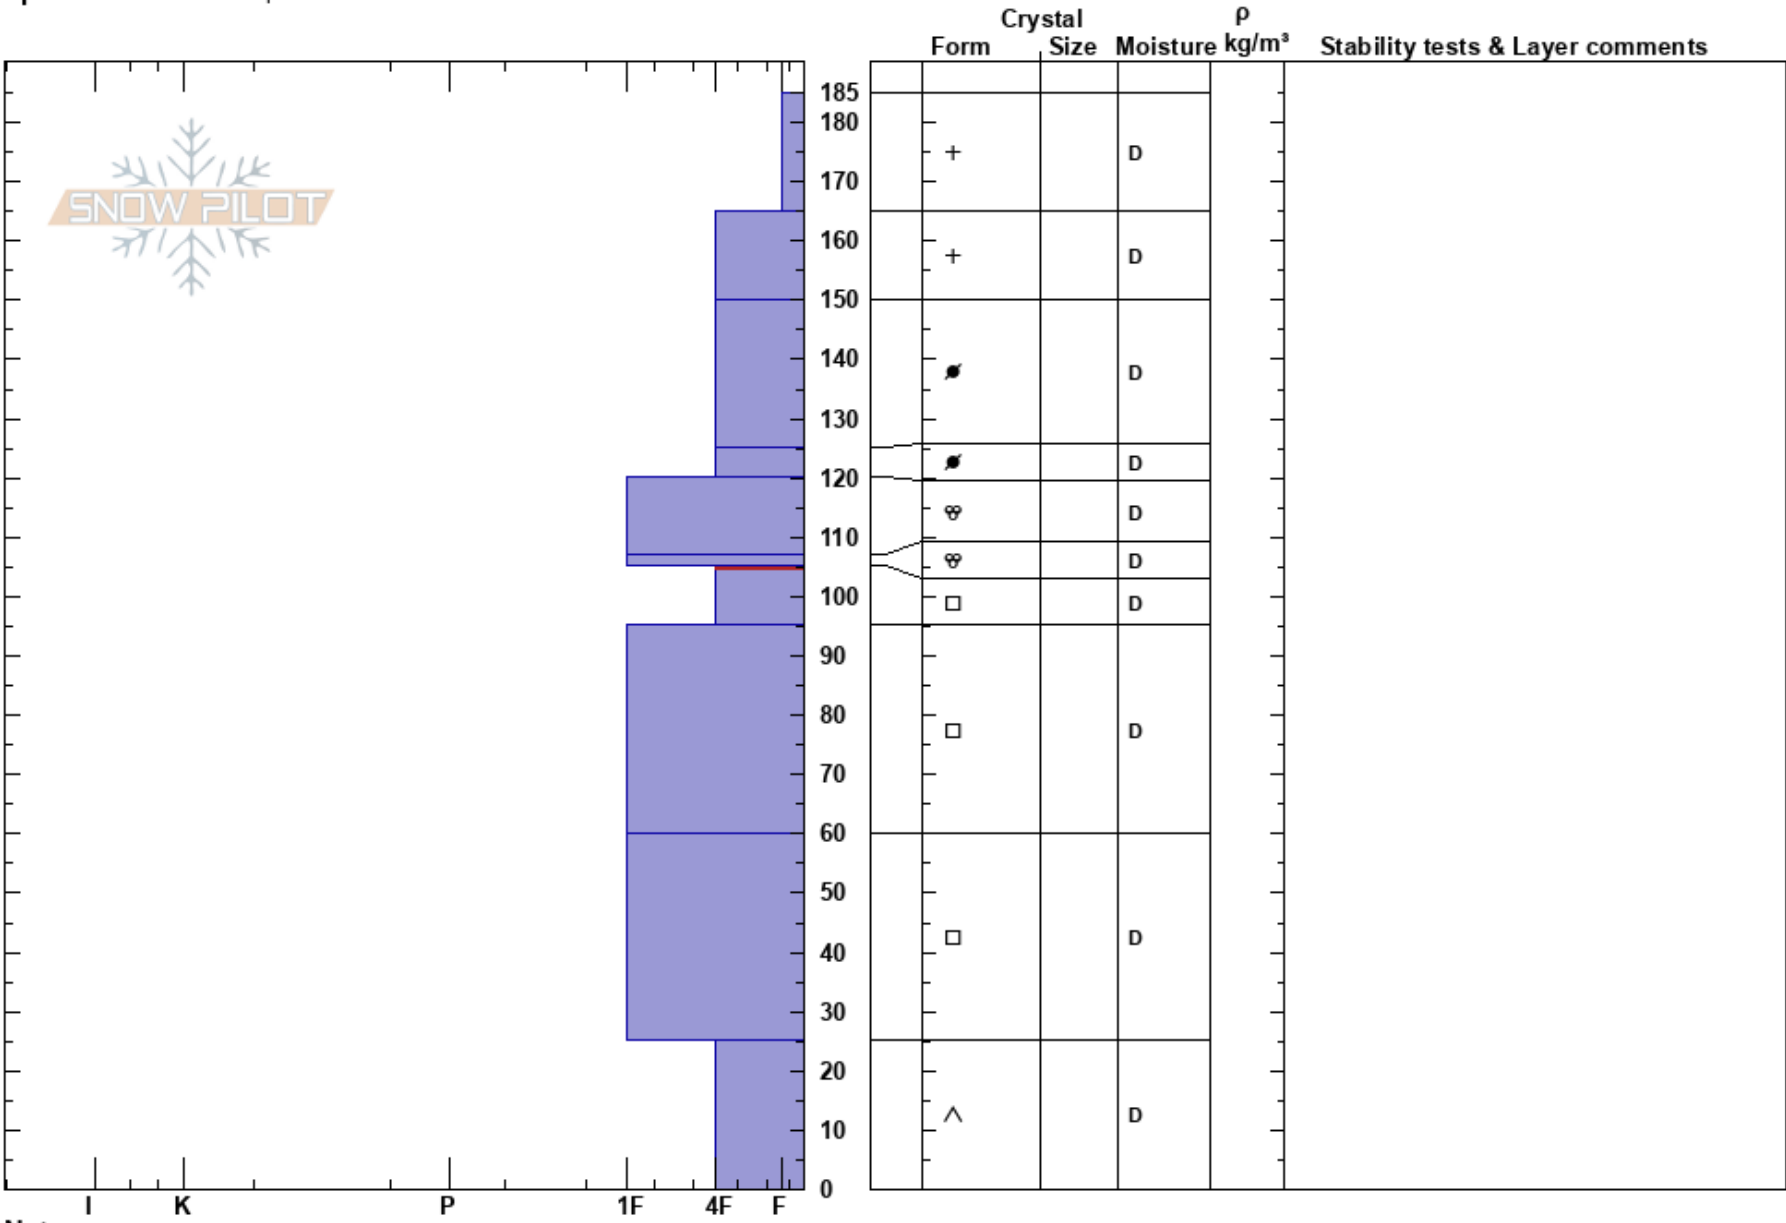

Butler Gulch 20190122
 Front Range
 CO
Elevation: 11518 ft
Aspect: NW
Specifics: We skied slope

Ian Peterson
 02/03/2019 - 3:15pm
Co-ord: 39.75367N, -105.85905W
Slope Angle: 29°
Wind Loading: no

Stability: Fair
Air Temperature:
Sky Cover: FEW
Precipitation: NO
Wind:

HS: 185
Layer Notes:
 105-95cm: Problematic layer

Notes: Hasty Pit above Butler Gulch East Glades