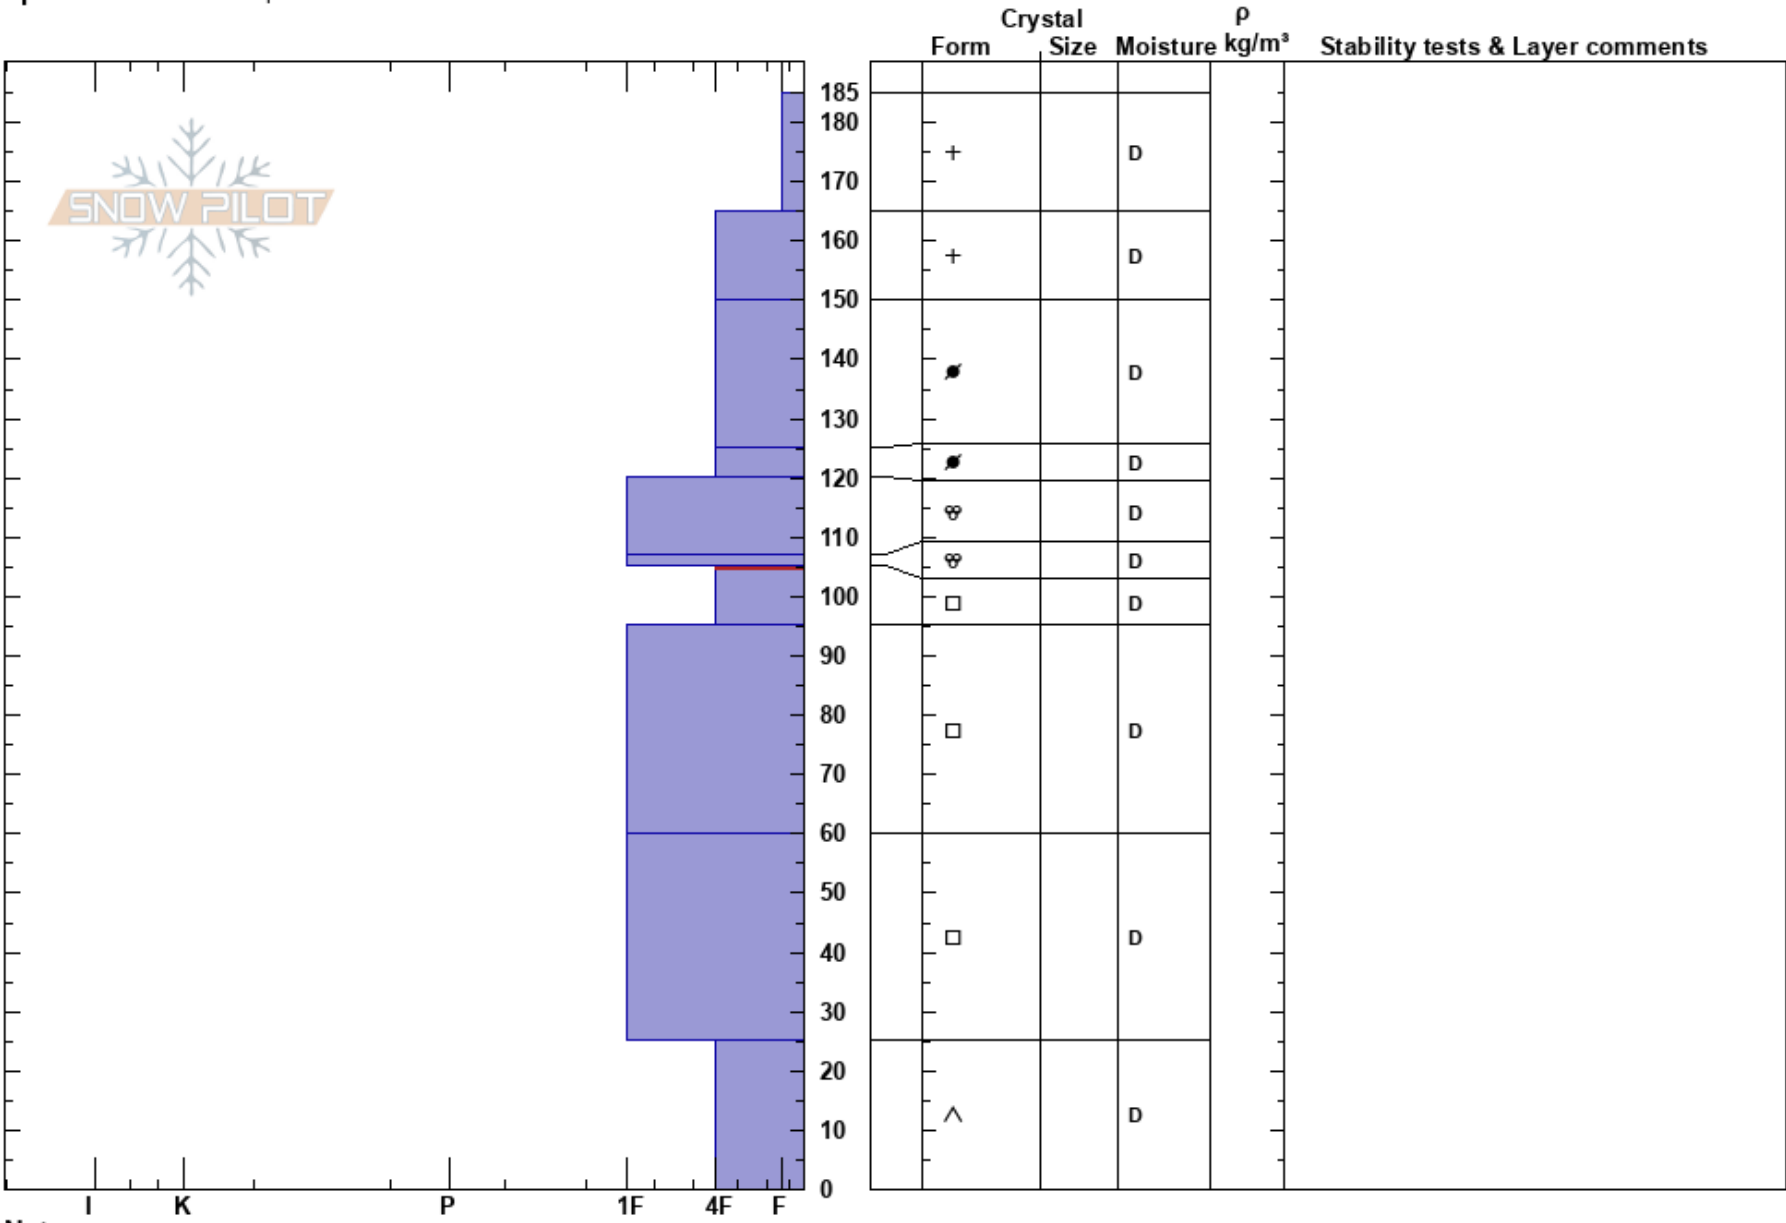

Butler Gulch 20190122
 Front Range
 CO
Elevation: 11518 ft
Aspect: NW
Specifics: We skied slope

Ian Peterson
 02/03/2019 - 3:15pm
Co-ord: 39.75367N, -105.85905W
Slope Angle: 29°
Wind Loading: no

Stability: Fair
Air Temperature:
Sky Cover: FEW
Precipitation: NO
Wind:
HS: 185
Layer Notes:
 105-95cm: Problematic layer

Notes: Hasty Pit above Butler Gulch East Glades