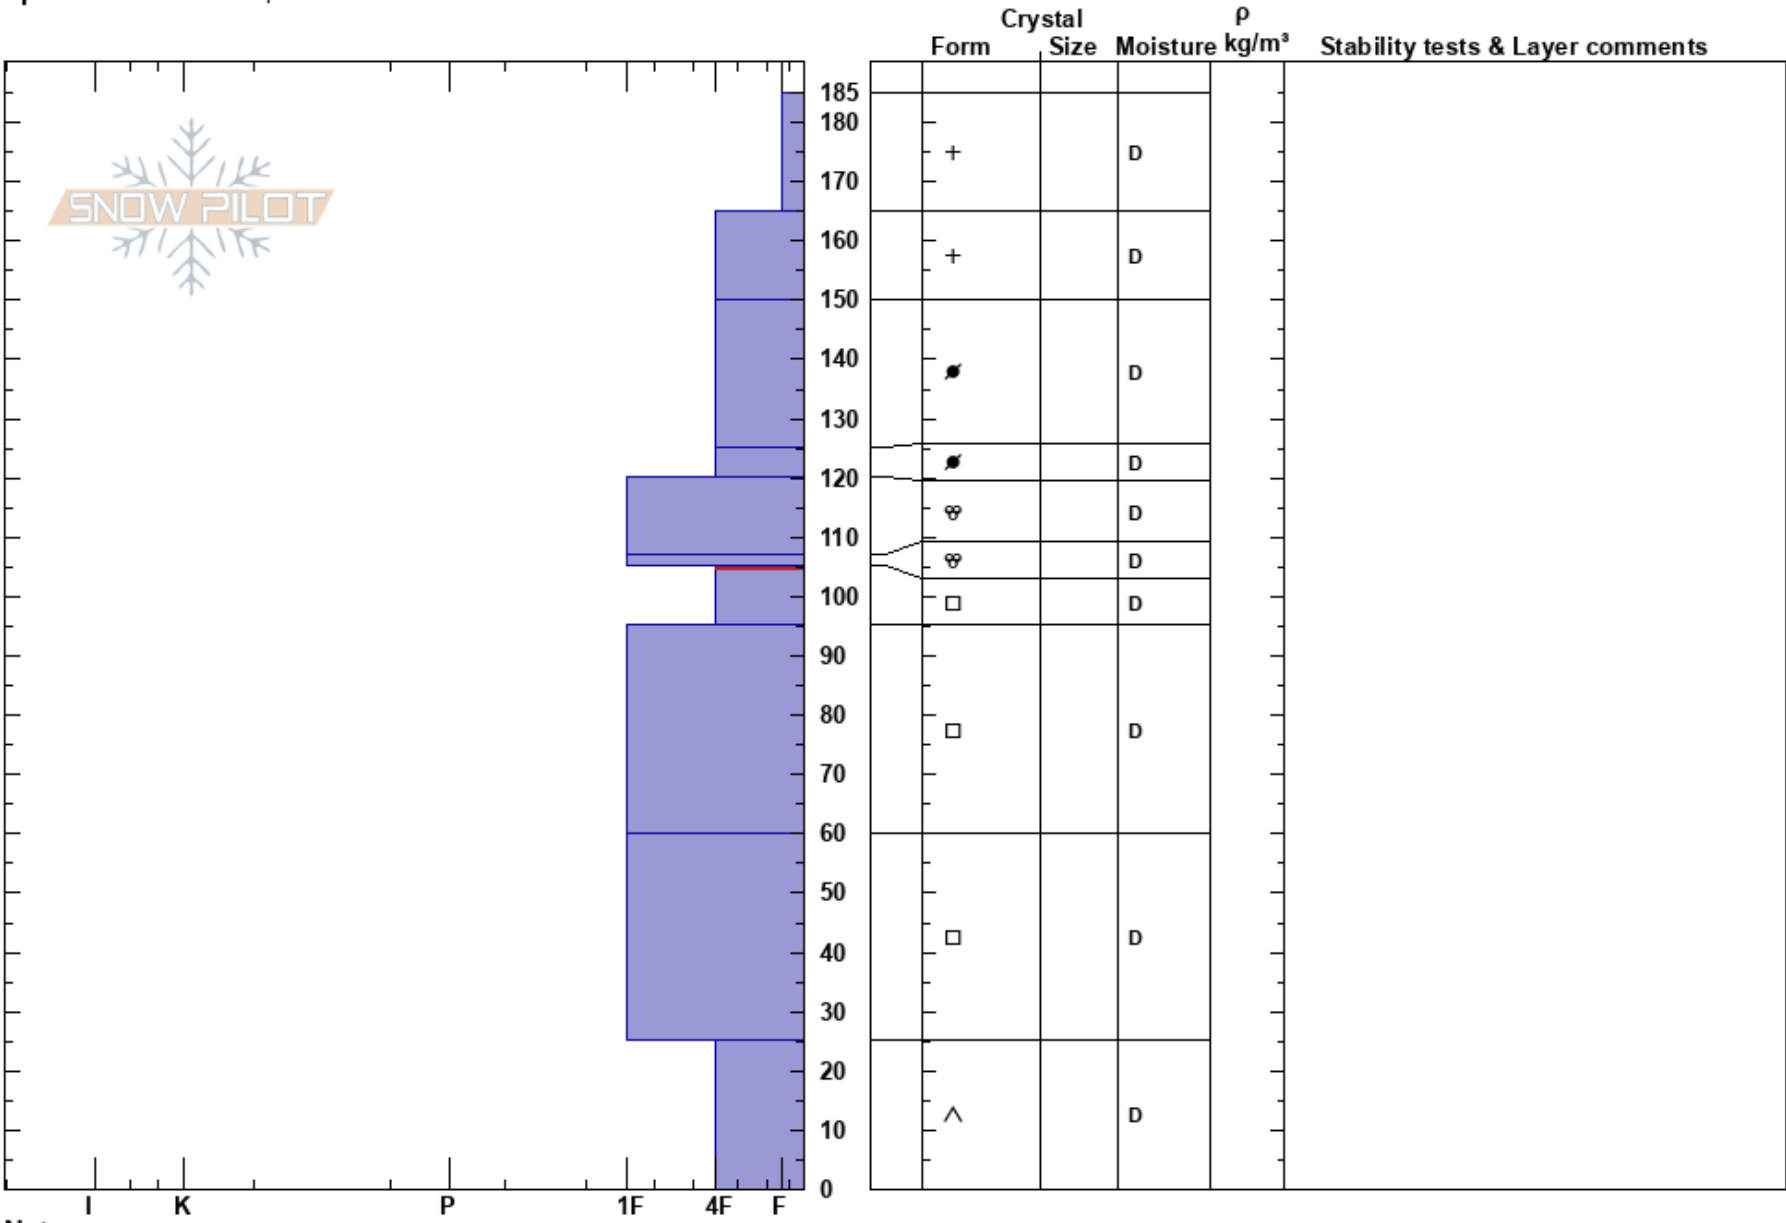

Butler Gulch 20190122  
 Front Range  
 CO  
 Elevation: 11518 ft  
 Aspect: NW  
 Specifics: We skied slope

Ian Peterson  
 02/03/2019 - 3:15pm  
 Co-ord: 39.75367N, -105.85905W  
 Slope Angle: 29°  
 Wind Loading: no

Stability: Fair  
 Air Temperature:  
 Sky Cover: FEW  
 Precipitation: NO  
 Wind:  
 HS:185  
 105-95cm:Problematic layer

Notes: Hasty Pit above Butler Gulch East Glades