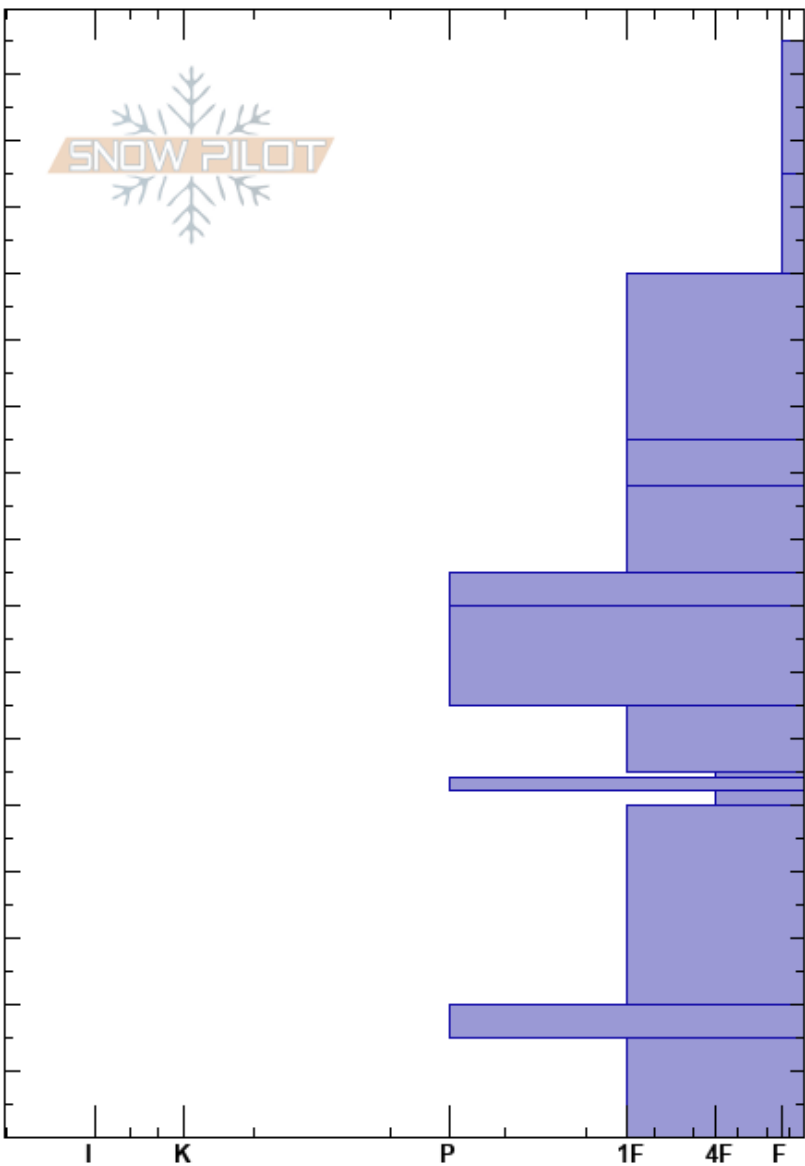

Bear Lake 20190119
 Front Range
 CO
 Elevation: 9770 ft
 Aspect: E
 Specifics:

Ian Peterson
 01/19/2019 - 3:30pm
 Co-ord: 40.31006N, -105.64925W
 Slope Angle: 30°
 Wind Loading: yes

Stability:
 Air Temperature: -7.6°C
 Sky Cover: OVC
 Precipitation: NO
 Wind: SW Moderate

HS:165 Layer Notes:

Crystal Form	Crystal Size	Moisture	ρ kg/m ³	Stability tests & Layer comments
/	2	D		
/	2	D		← STM @150cm ← ECTN15 @145cm
.		D		← CT10, Q1 @135cm ← ECTN15 @135cm
.				
.				
.				
∅		D-M		
□		D		
□		D		
∅		D		
■		D		
∅		D		
□		D		
^		D		
^		D		