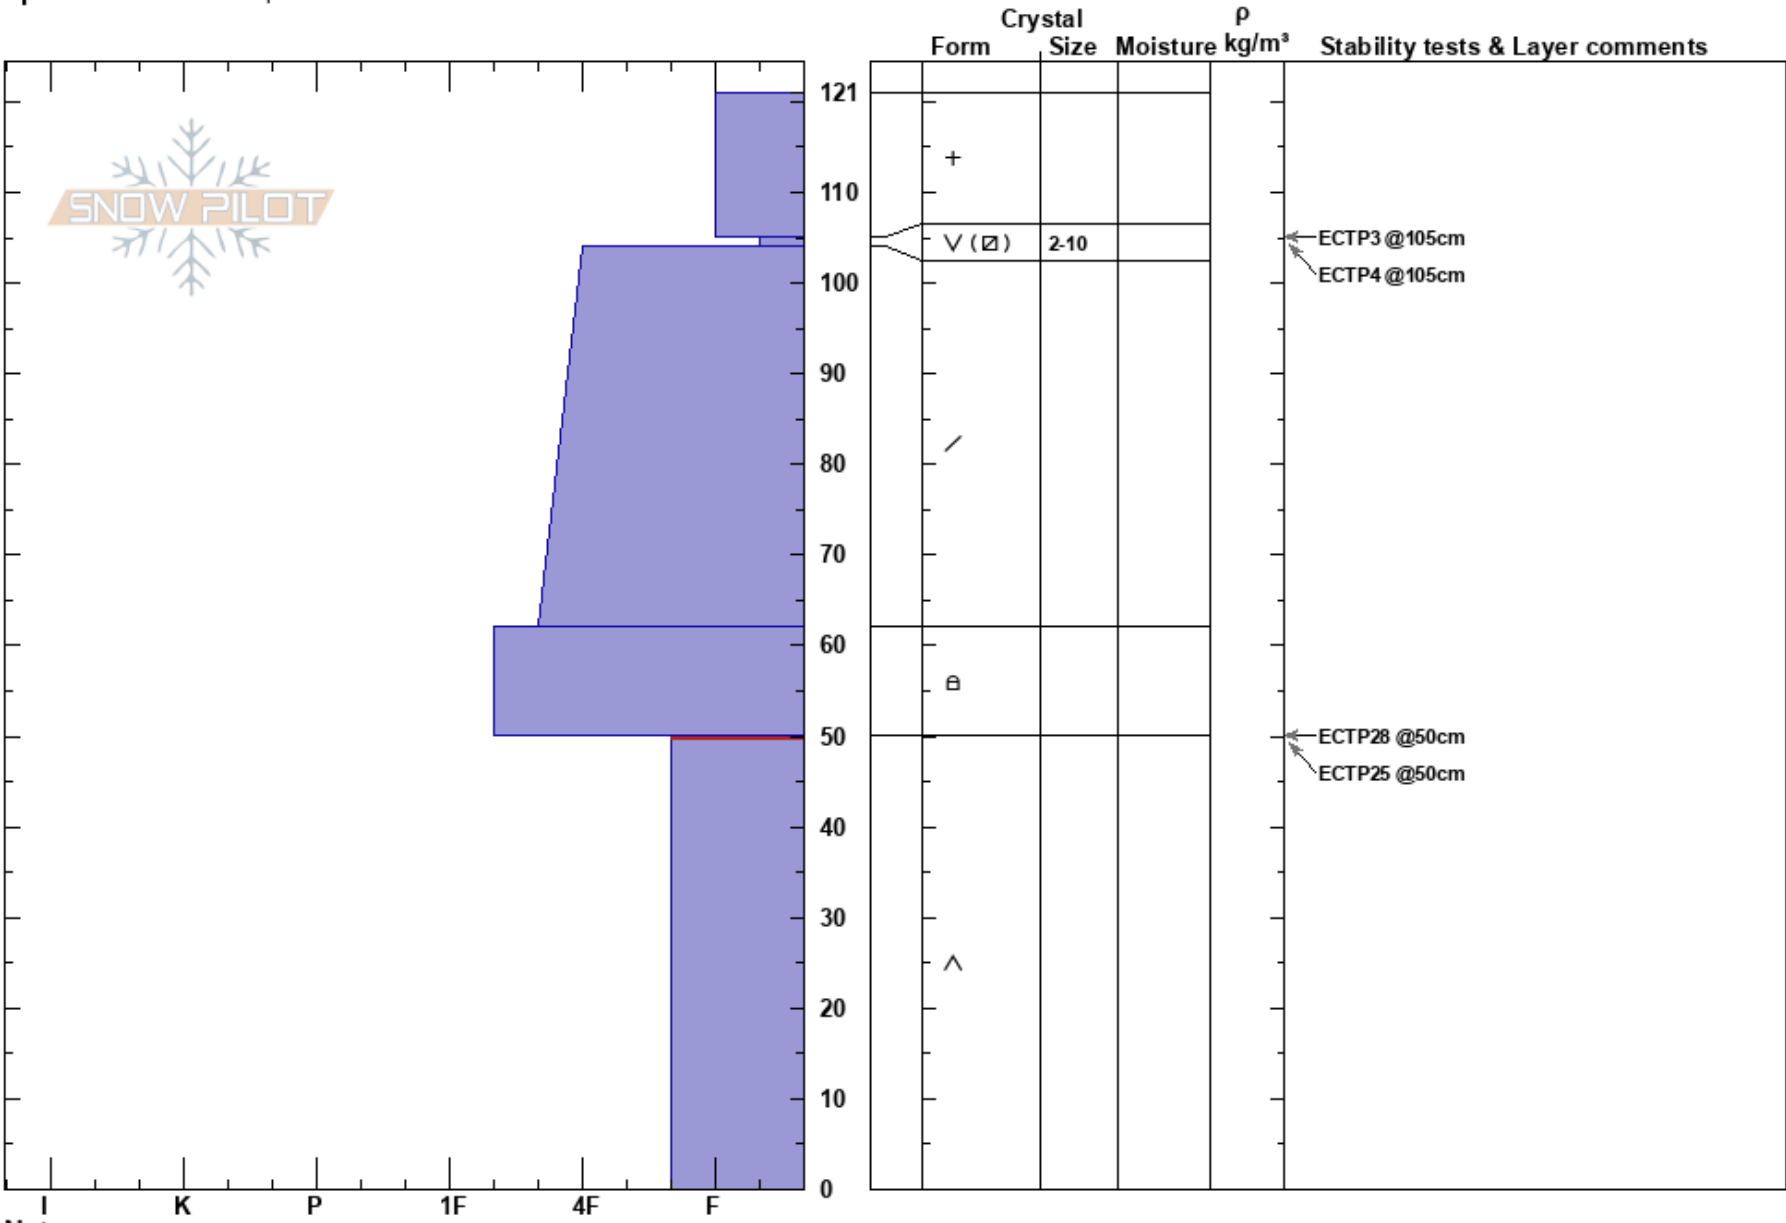

Bacon Rind - 3 Feb
 Madison Range-S
 MT
 Elevation: 9000 ft
 Aspect: 90°
 Specifics: We skied slope

Ian Hoyer
 02/03/2019 - 12:00pm
 Co-ord: 44.95868N, -111.09929W
 Slope Angle: 30°
 Wind Loading: no

Stability: Fair Unstable
 Air Temperature: 20°F
 Sky Cover: OVC
 Precipitation: S1
 Wind: SW Moderate

HS:121
 50-0cm: Problematic layer

Notes: