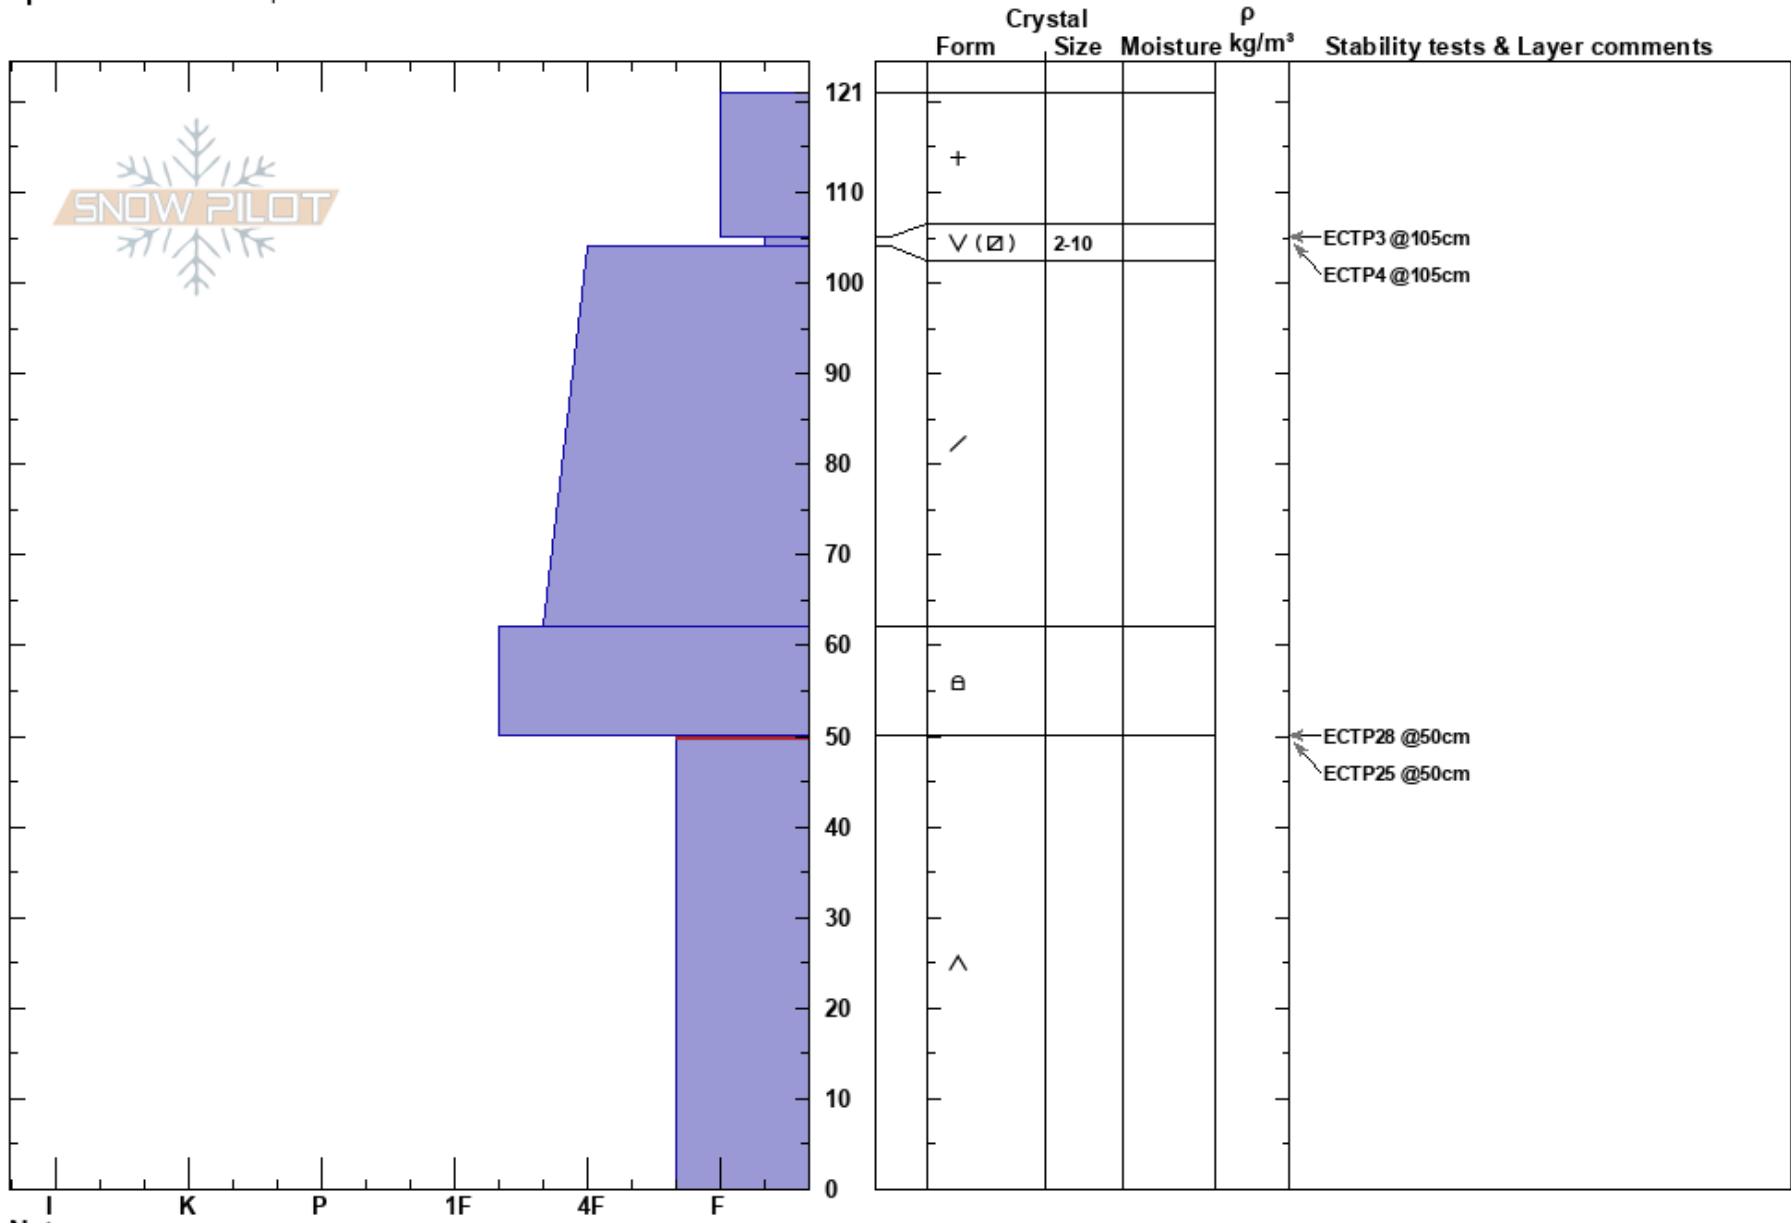

Bacon Rind - 3 Feb
 Madison Range-S
 MT
 Elevation: 9000 ft
 Aspect: 90°
 Specifics: We skied slope

Ian Hoyer
 02/03/2019 - 12:00pm
 Co-ord: 44.95868N, -111.09929W
 Slope Angle: 30°
 Wind Loading: no

Stability: Fair Unstable HS:121
 Air Temperature: 20°F
 Sky Cover: OVC
 Precipitation: S1
 Wind: SW Moderate
 Layer Notes:
 50-0cm: Problematic layer