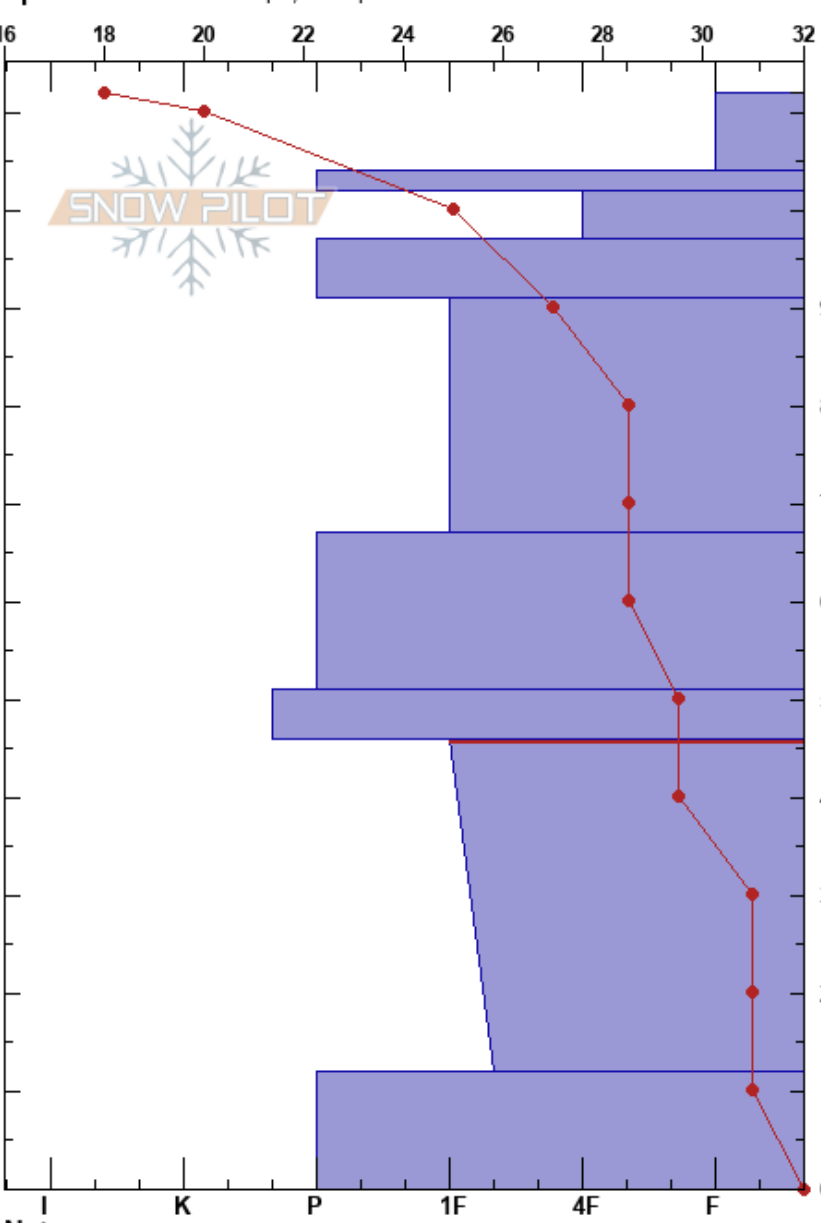

Bridger N Side Country  
 Bridger Range  
 MT  
 Elevation: 8080 ft  
 Aspect: SE  
 Specifics: We skied slope; Poor pit location

Noah Hitch  
 02/03/2019 - 10:25am  
 Co-ord: 45.82876N, -110.93049W  
 Slope Angle: 30°  
 Wind Loading: no

Stability: Good HS:112  
 Air Temperature: 15.5°F PF:30 46-12cm:Problematic layer  
 Sky Cover: BKN  
 Precipitation: S-1  
 Wind: SW Light Breeze

Form	Crystal		$\rho$ kg/m <sup>3</sup>	Stability tests & Layer comments
	Size	Moisture		
* ( / )	1.5			
⊘	1-2			
/	1			
•	0.5			
•	0.5-1			← STH @82cm
•	0.5-1			
⊘	1-2			
⊘	1-1.5			
⊘	1-2.5			CTN ECTX