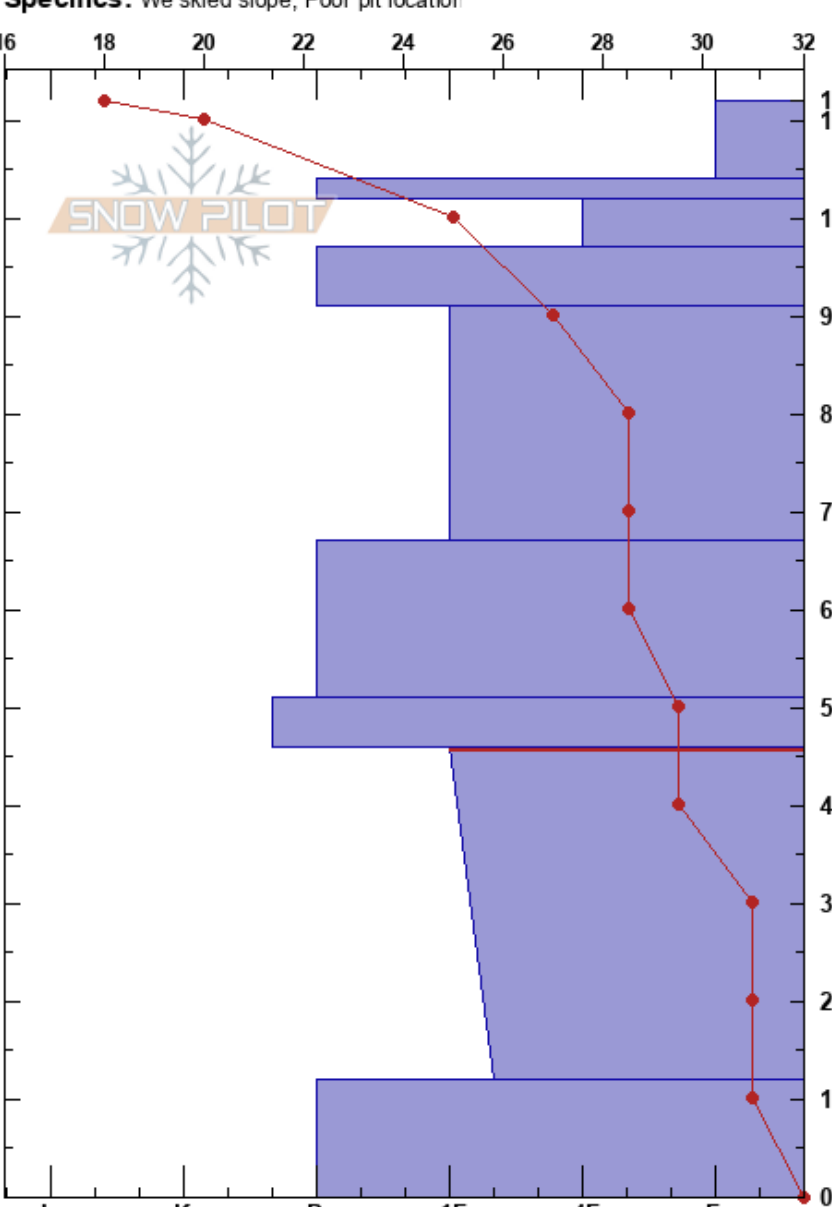

Bridger N Side Country  
 Bridger Range  
 MT  
**Elevation:** 8080 ft  
**Aspect:** SE  
**Specifics:** We skied slope; Poor pit location

Noah Hitch  
 02/03/2019 - 10:25am  
**Co-ord:** 45.82876N, -110.93049W  
**Slope Angle:** 30°  
**Wind Loading:** no

**Stability:** Good **HS:**112 **Layer Notes:**  
**Air Temperature:** 15.5°F **PF:**30 46-12cm:Problematic layer  
**Sky Cover:** BKN  
**Precipitation:** S-1  
**Wind:** SW Light Breeze

Form	Crystal		Moisture	$\rho$ kg/m <sup>3</sup>	Stability tests & Layer comments
	Size				
* ( / )	1.5				
⊘	1-2				
/	1				
•	0.5				
•	0.5-1				← STH @82cm
•	0.5-1				
⊘	1-2				
⊘	1-1.5				
⊘	1-2.5				CTN ECTX