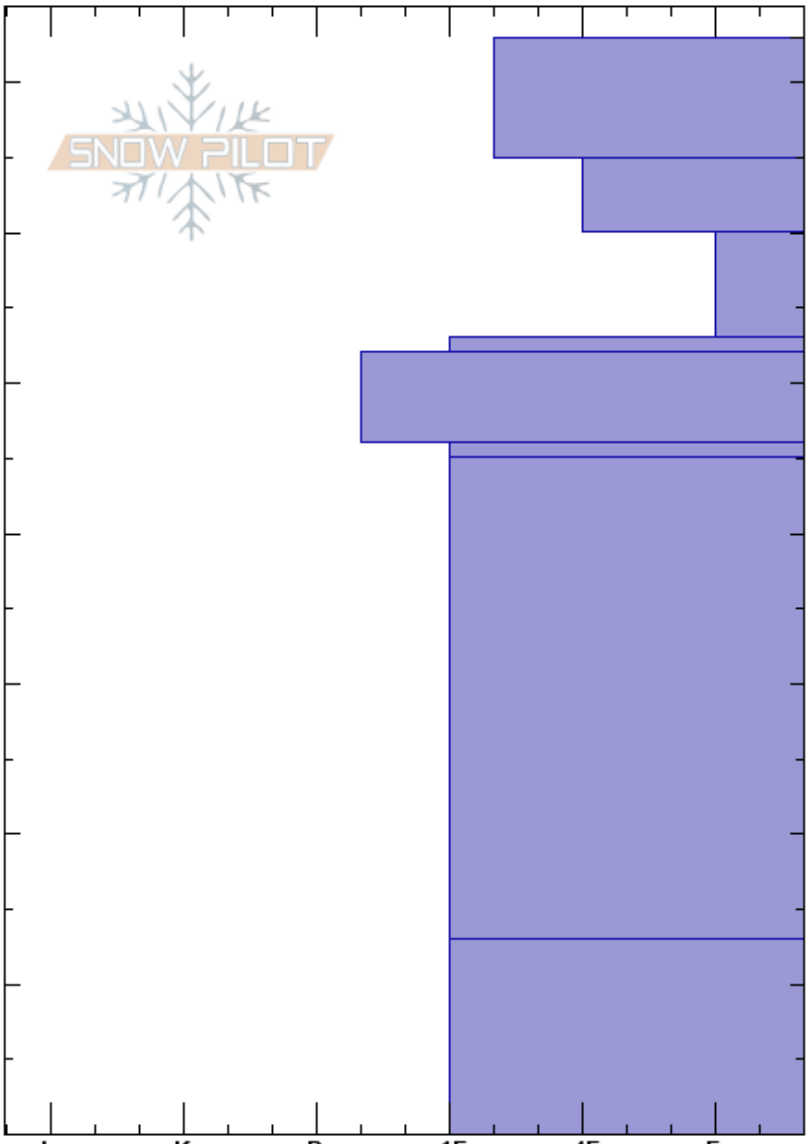

190203 Sister 7
 Front Range
 CO
 Elevation: 11786 ft
 Aspect: NE
 Specifics:

Ryan Zarter
 02/03/2019 - 10:45am
 Co-ord: 39.67579N, -105.88695W
 Slope Angle: 35°
 Wind Loading: yes

Stability:
 Air Temperature: -3°C
 Sky Cover: SCT
 Precipitation: NO
 Wind: SW Moderate

HS:73
 Layer Notes:

Crystal Form	Crystal Size	Moisture	ρ kg/m ³	Stability tests & Layer comments
☐	1	D		
☐	1	D		
☐	2	D		
☐	3	D		← CT12, Q2 @60cm
⊙(☐)	1	D		
⊖	2	D		
⊙(☐)	1	D		← ECTN22 @45cm
^	4-6	D		
^ (Δ)	4-6	D		← CT25, Q3 @13cm