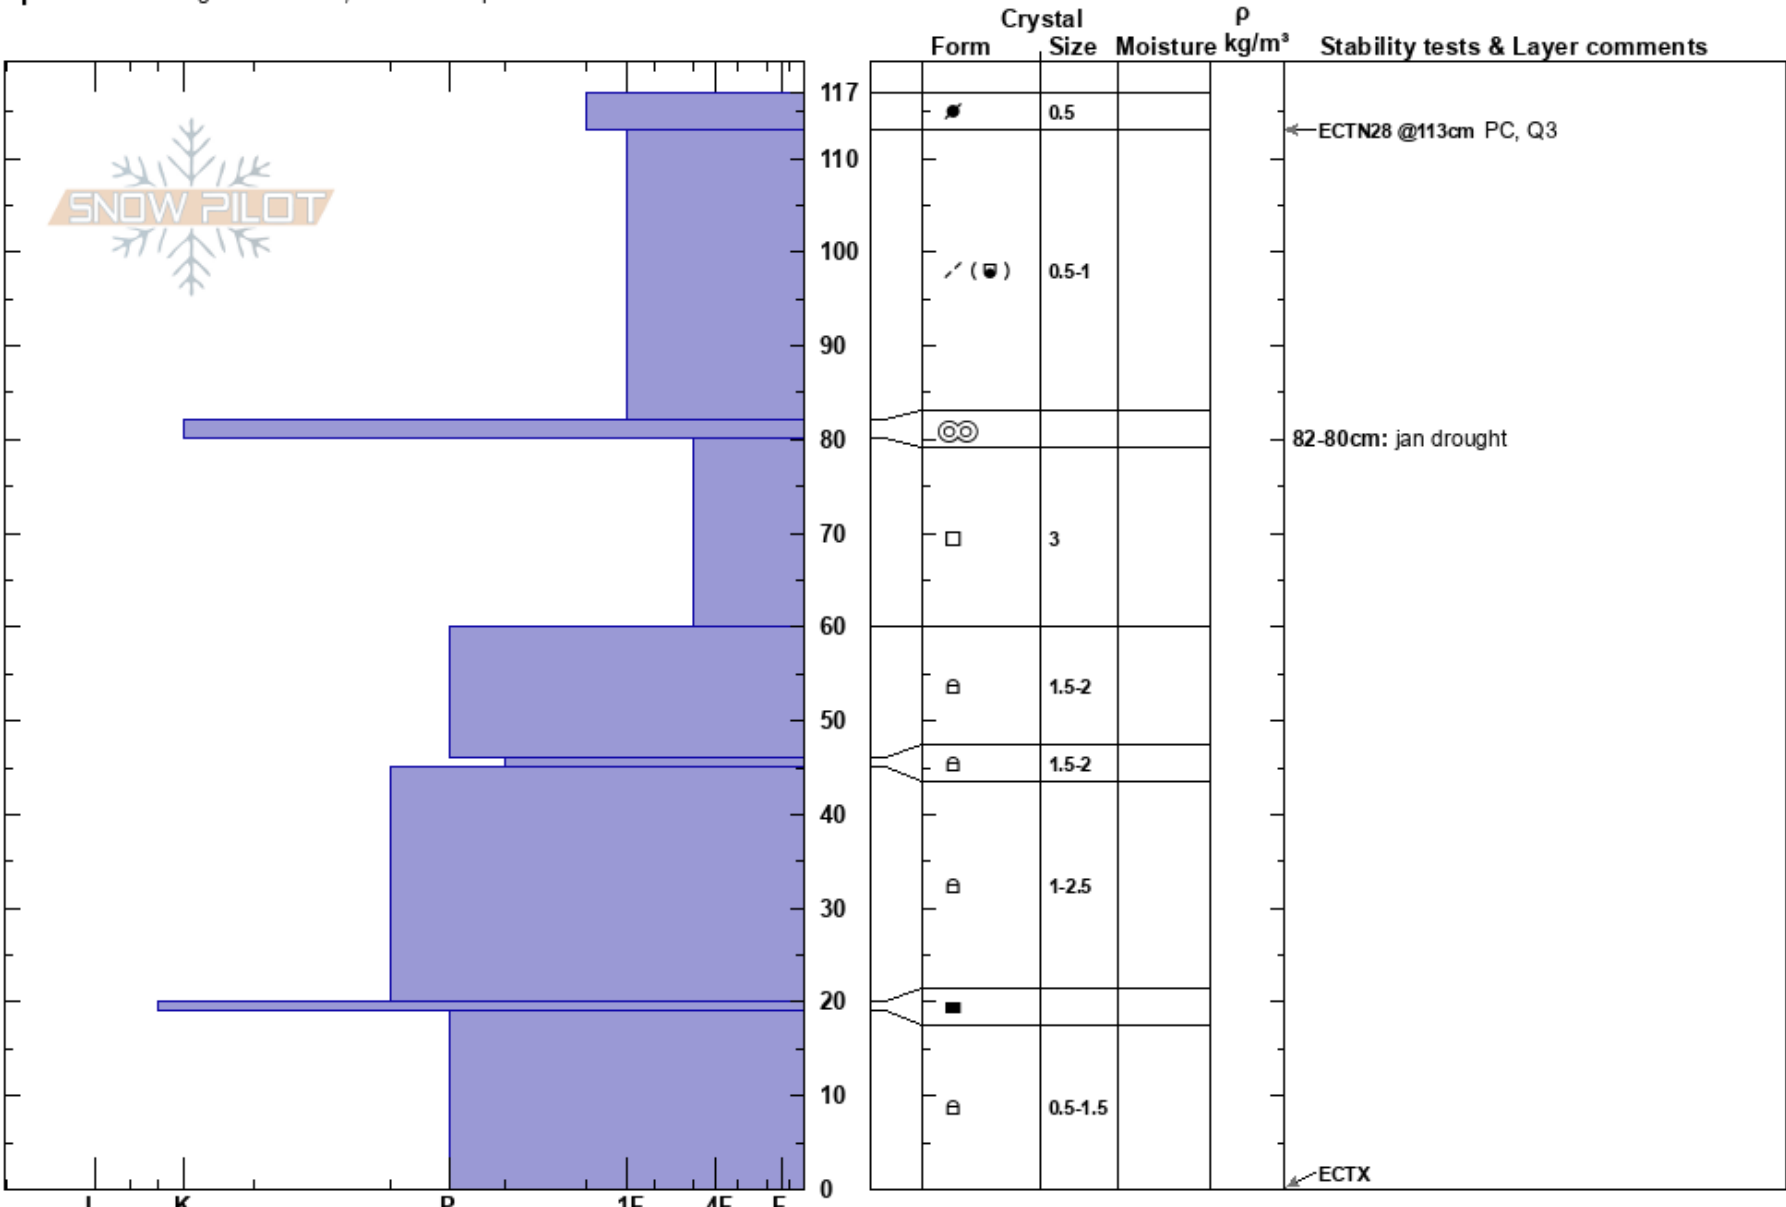

Castro 4head
 Madison Range-N
 MT
Elevation: 10400 ft
Aspect: 130°
Specifics: Pit dug in a Ski Area; We skied slope

Leigh Frye
 02/01/2019 - 12:00pm
Co-ord: 45.27475N, -111.44959W
Slope Angle: 39°
Wind Loading: previous

Stability:
Air Temperature: -1°C
Sky Cover: SCT
Precipitation: NO
Wind: W Light Breeze

HS:117
PF:10
 82-80cm: jan drought
 80-60cm: Problematic layer

Notes: Poor structure, good strength, low energy. Stability conditionally good.