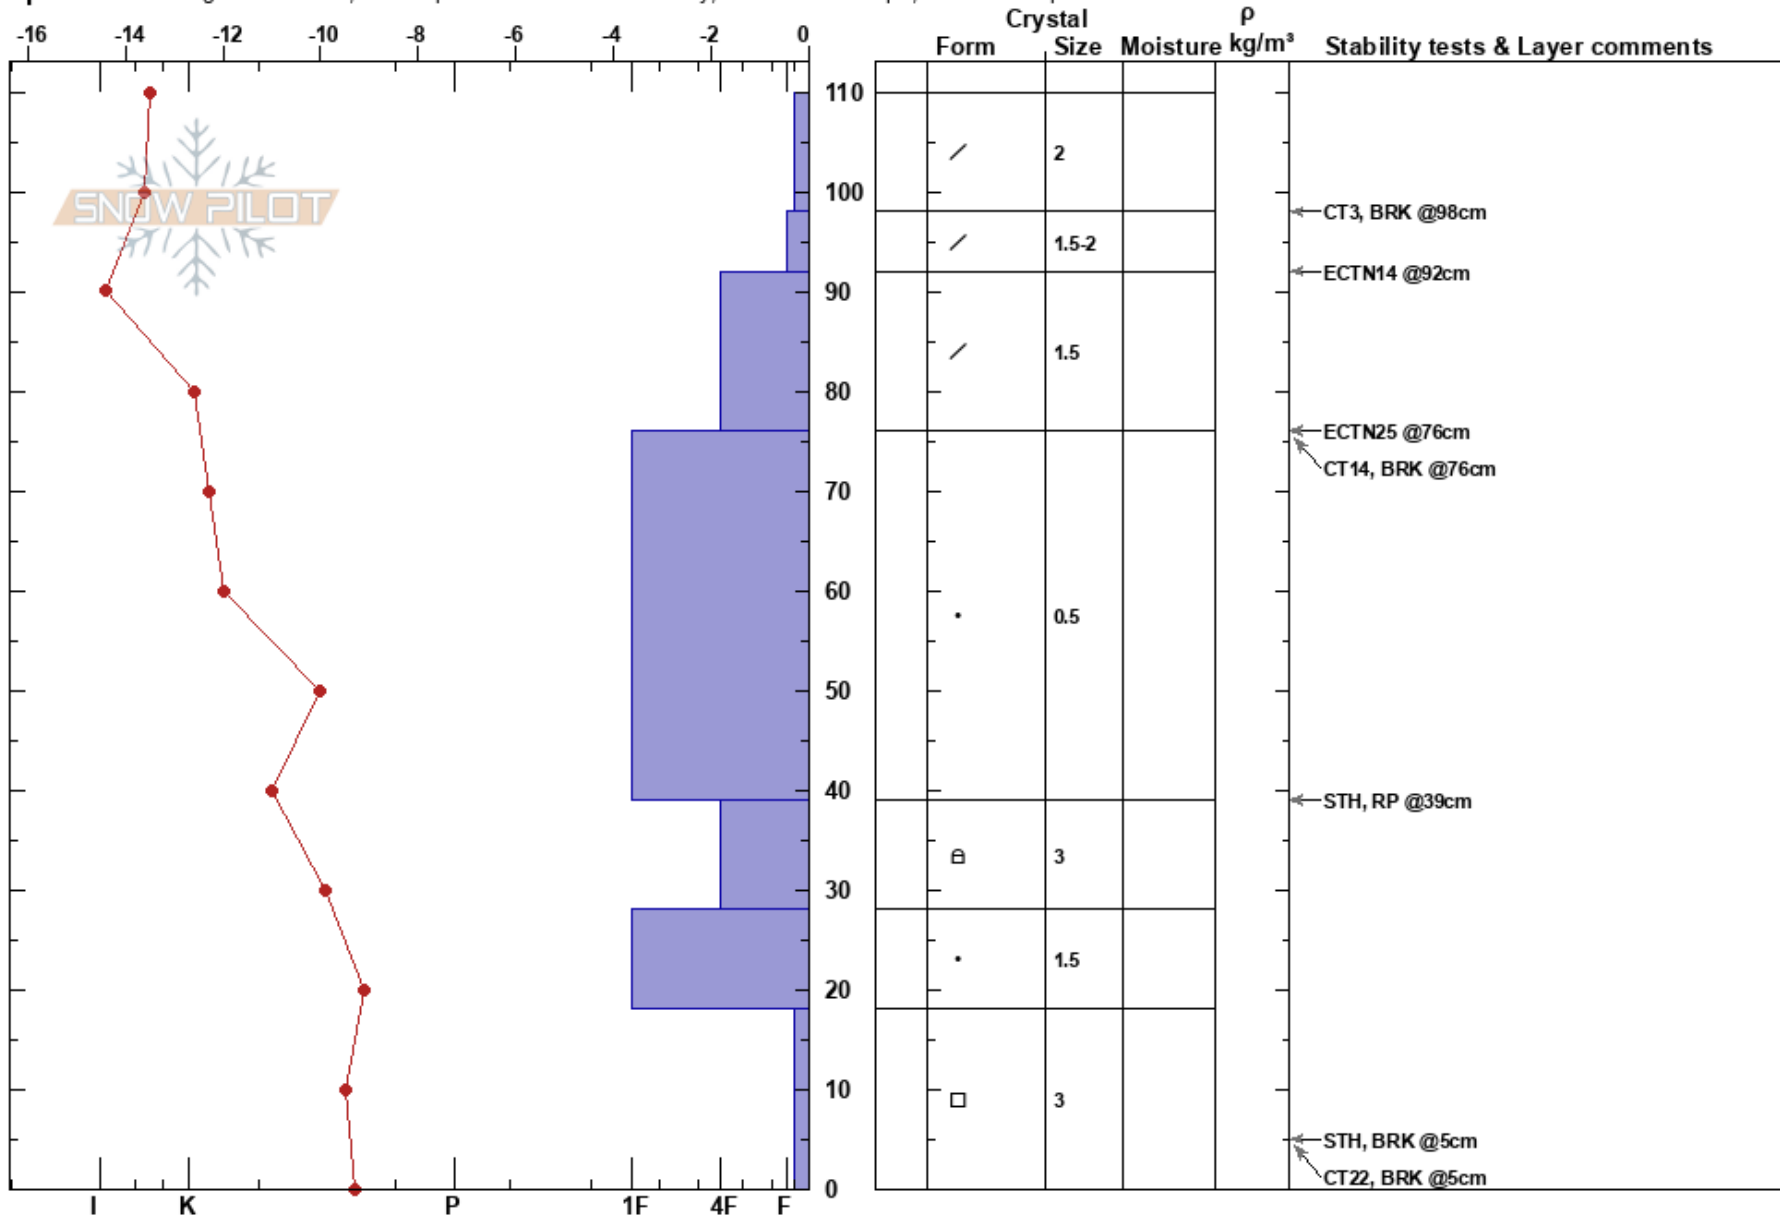

Fremont@treeline  
 Gore Range  
 CO  
 Elevation: 11650 ft  
 Aspect: 58°

Jack Rueppel  
 01/21/2017 - 11:01am  
 Co-ord: 39.45574N, -106.16555W  
 Slope Angle: 28°  
 Wind Loading: no

Stability: **HS:110**  
 Air Temperature: -13.5°C PF:30 18-0cm: Problematic layer  
 Sky Cover: FEW  
 Precipitation: NO  
 Wind: W

Specifics: Pit dug in a Ski Area; Pit is representative of backcountry; Ski tracks on slope; We skied slope

Notes: