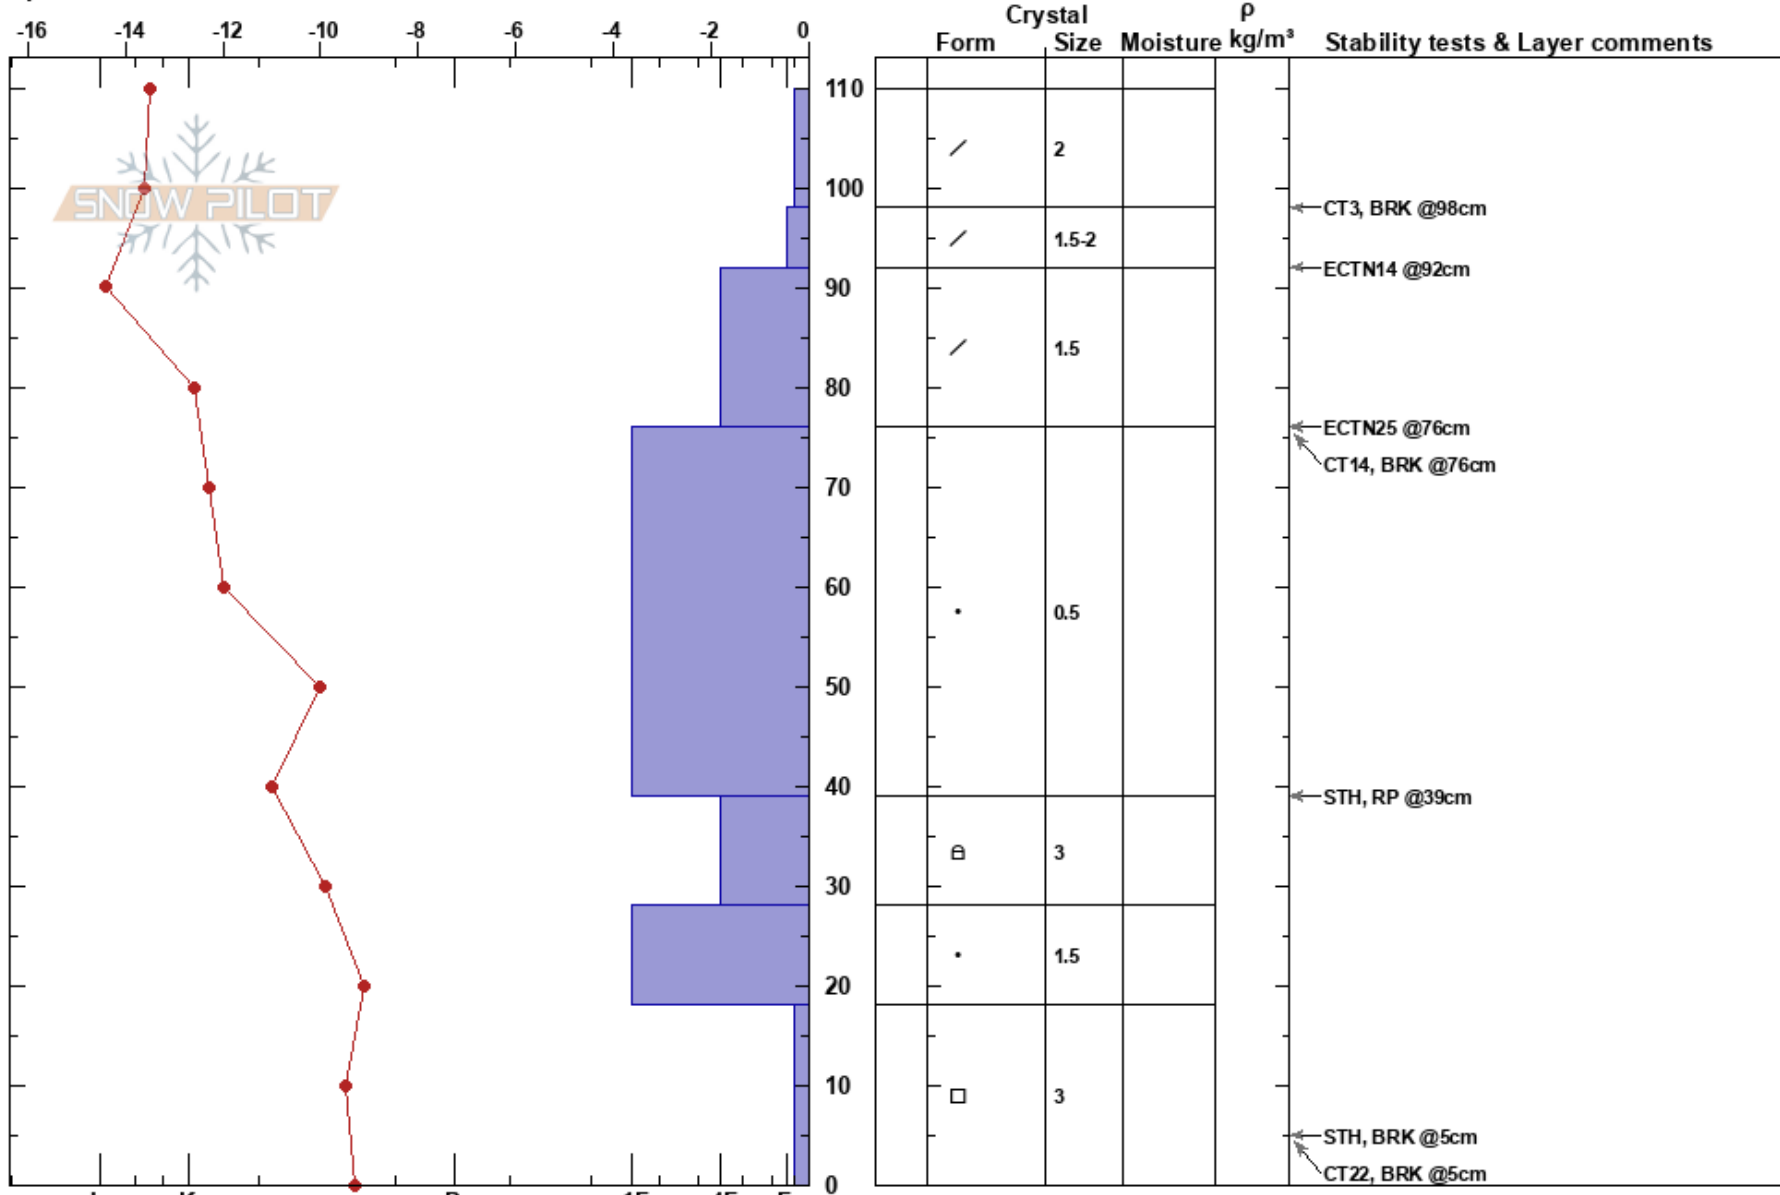

Fremont@treeline

Jack Rueppel

Stability:

HS:110

Layer Notes:

Gore Range

01/21/2017 - 11:01am

Air Temperature: -13.5°C PF:30 18-0cm: Problematic layer

CO

Co-ord: 39.45574N, -106.16555W

Sky Cover: FEW

Elevation: 11650 ft

Slope Angle: 28°

Precipitation: NO

Aspect: 58°

Wind Loading: no

Wind: W

Specifics: Pit dug in a Ski Area; Pit is representative of backcountry; Ski tracks on slope; We skied slope

Notes: