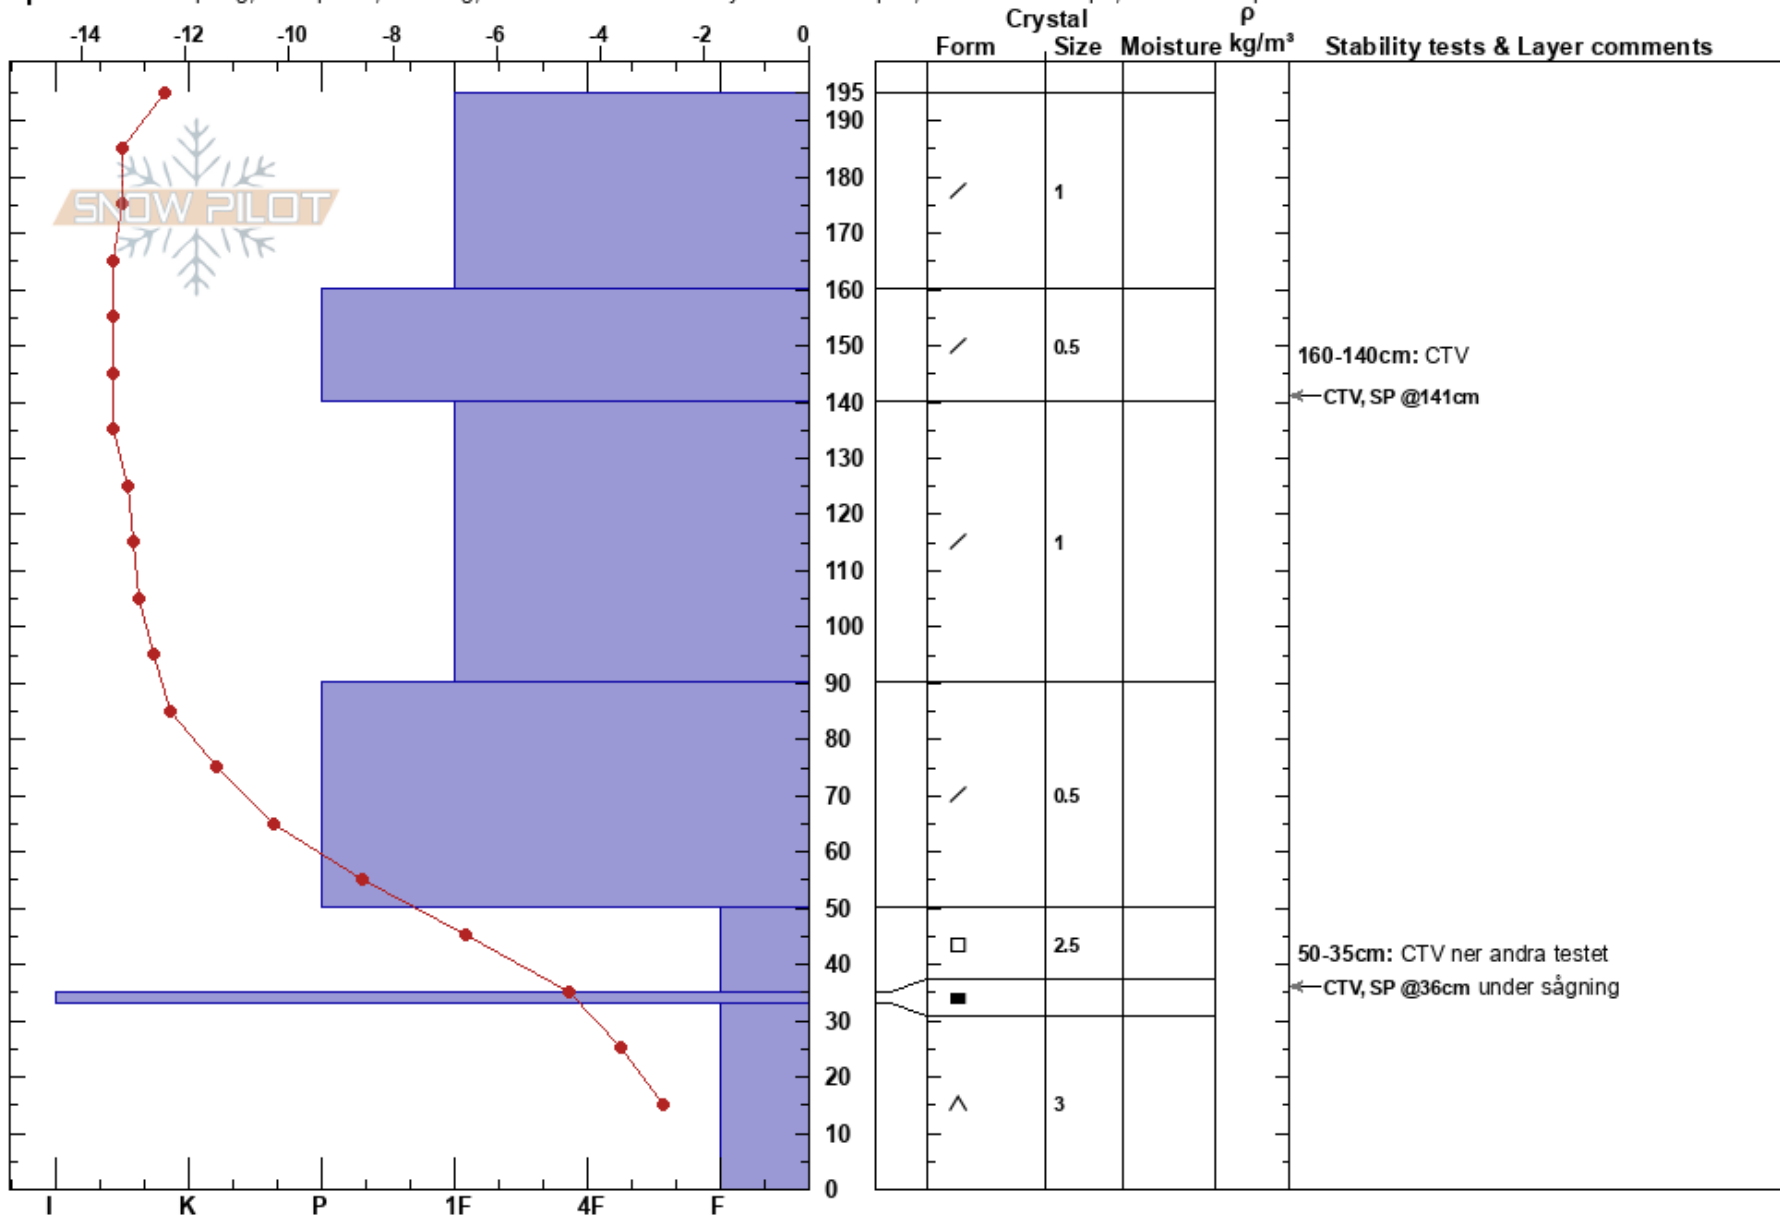

Sol Bullen  
 Skistar Tandådalen/Hund 03/02/2019 - 11:30  
 Sweden  
**Elevation:** 740 m  
**Aspect:** SW  
**Co-ord:**  
**Slope Angle:** 32°  
**Wind Loading:** previous

**Stability:** Very Poor  
**Air Temperature:** -9°C  
**Sky Cover:** OVC  
**Precipitation:** NO  
**Wind:** NE Calm  
**HS:** 195  
**PF:** 50  
**Layer Notes:**  
 160-140cm: CTV  
 50-35cm: CTV ner andra testet  
 50-35cm: Problematic layer

**Specifics:** Collapsing, widespread; Cracking; Recent avalanche activity on similar slopes; Ski tracks on slope; We skied slope

**Notes:** snöat mycket senaste dygnen och blåst NO eller O.