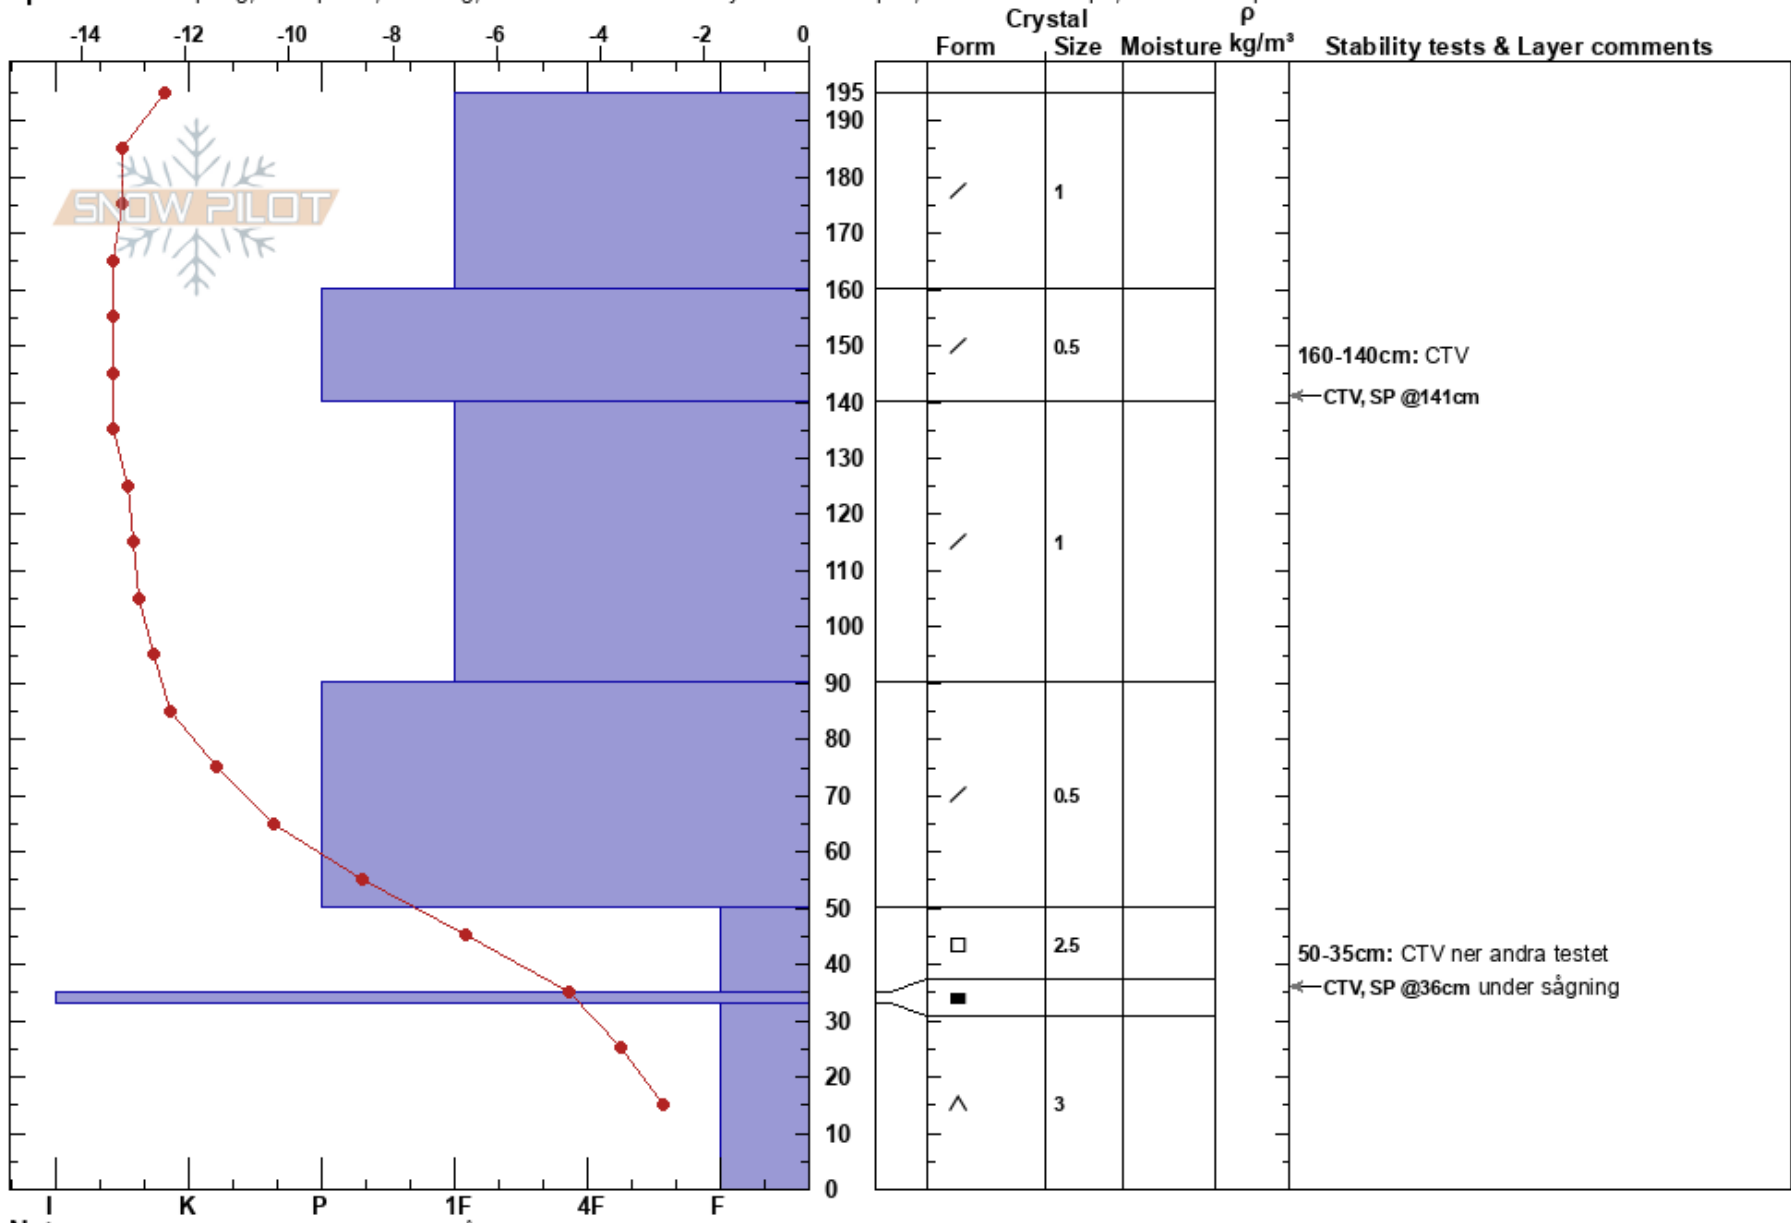

Sol Bullen
 Skistar Tandådalen/Hund 03/02/2019 - 11:30
 Sweden
Elevation: 740 m
Aspect: SW
Specifics: Collapsing, widespread; Cracking; Recent avalanche activity on similar slopes; Ski tracks on slope; We skied slope

Martin Svensson
Co-ord:
Slope Angle: 32°
Wind Loading: previous

Stability: Very Poor
Air Temperature: -9°C
Sky Cover: OVC
Precipitation: NO
Wind: NE Calm

HS: 195
PF: 50
Layer Notes:
 160-140cm: CTV
 50-35cm: CTV ner andra testet
 50-35cm: Problematic layer