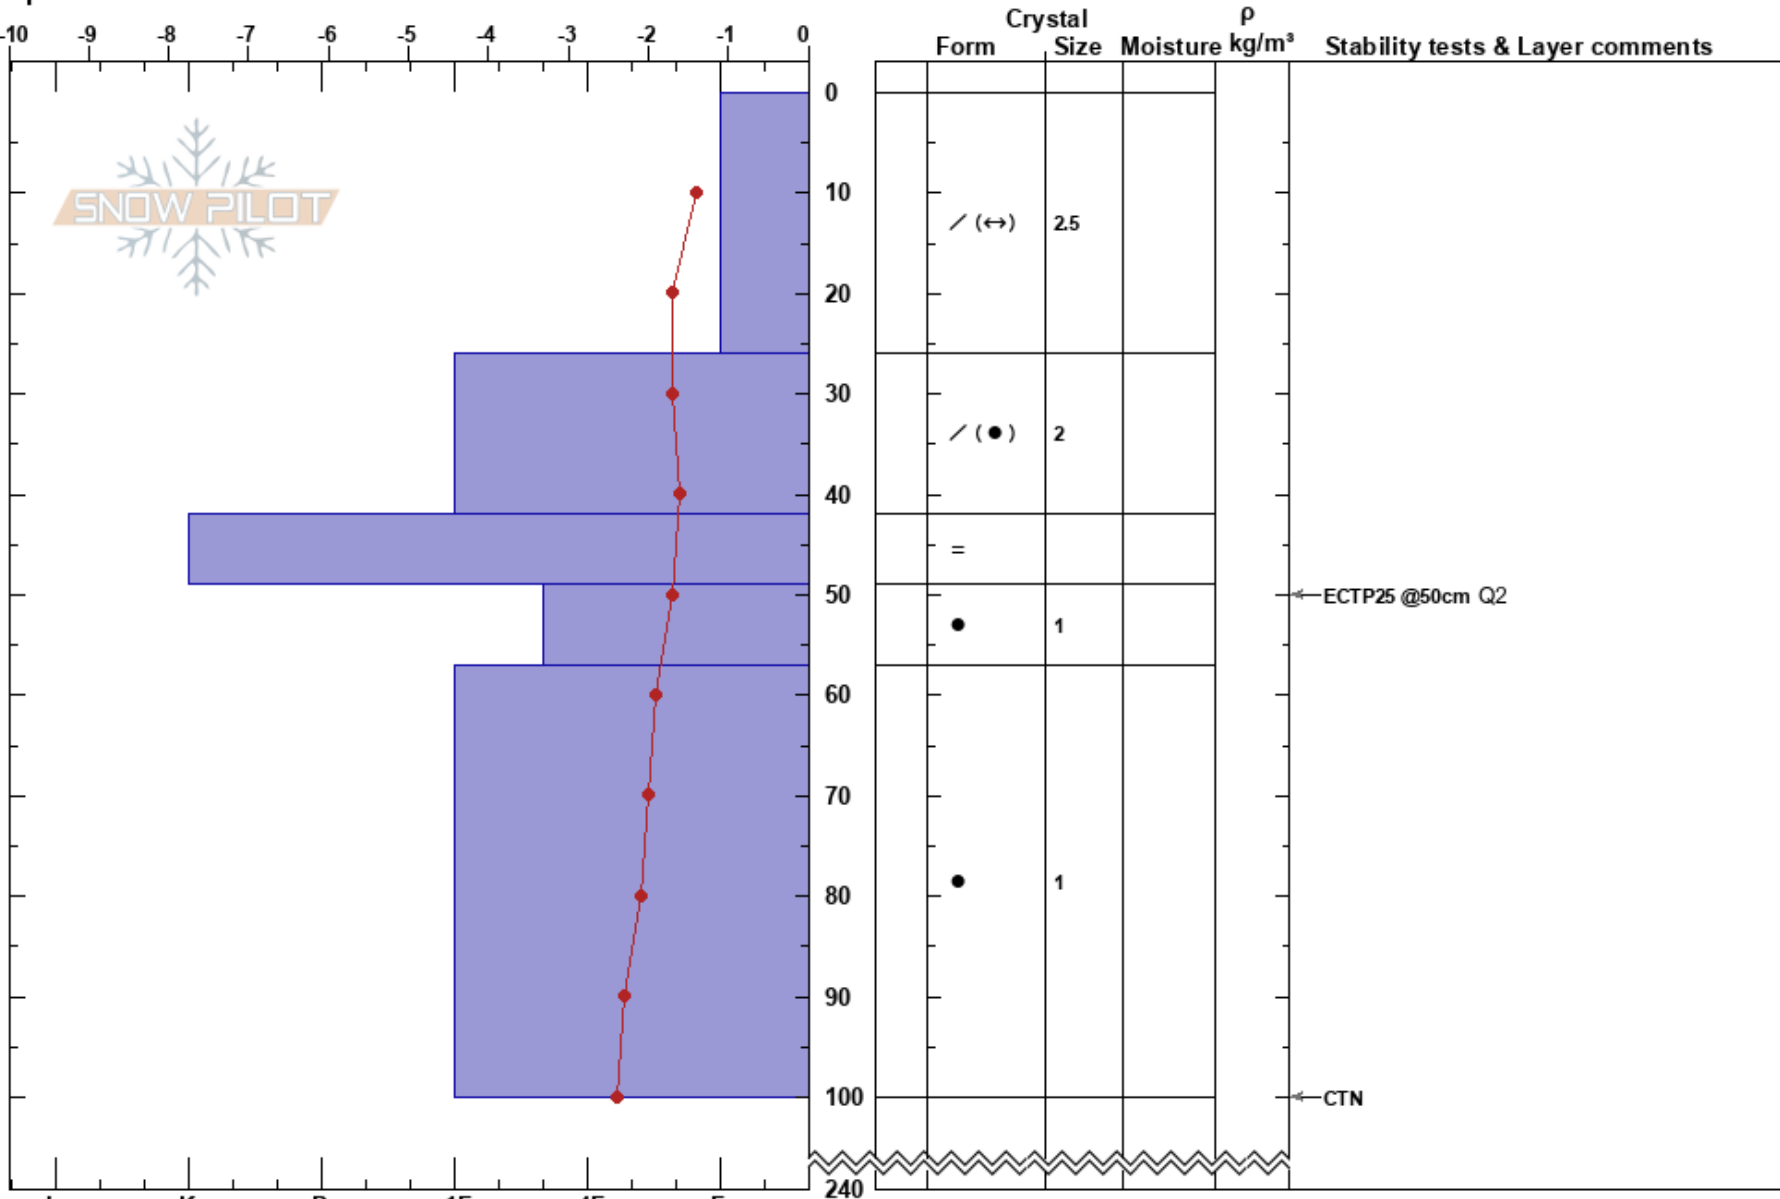

Lower Gm Butte
 Mt. Shasta
 CA
 Elevation: 8129 ft
 Aspect: SW
 Specifics:

David Cressman
 02/02/2019 - 12:00pm
 Co-ord: 41.36224N, -122.22888W
 Slope Angle: 31°
 Wind Loading: yes

Stability: Good HS:240
 Air Temperature: 1.1°C PS: 15
 Sky Cover: OVC
 Precipitation: S1
 Wind: SE Moderate

Layer Notes:

Notes: