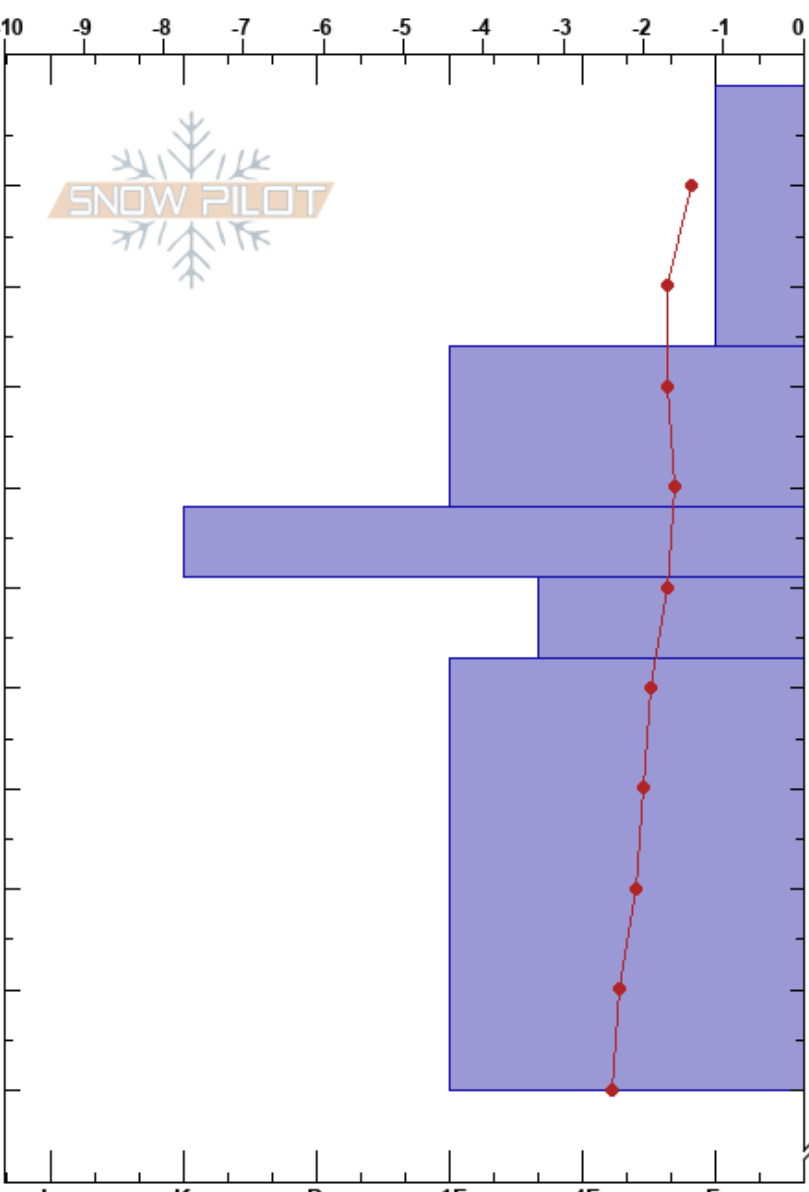

Lower Gm Butte  
 Mt. Shasta  
 CA  
 Elevation: 8129 ft  
 Aspect: SW  
 Specifics:

David Cressman  
 02/02/2019 - 12:00pm  
 Co-ord: 41.36224N, -122.22888W  
 Slope Angle: 31°  
 Wind Loading: yes

Stability: Good HS:240  
 Air Temperature: 1.1°C PS: 15  
 Sky Cover: OVC  
 Precipitation: S1  
 Wind: SE Moderate

Layer Notes:

Form	Crystal		Moisture	$\rho$ kg/m³	Stability tests & Layer comments
	Size				
/ (↔)	25				
/ (●)	2				
=					
●	1				← ECTP25 @50cm Q2
●	1				
					← CTN

Notes: I K P 1F 4F F 240