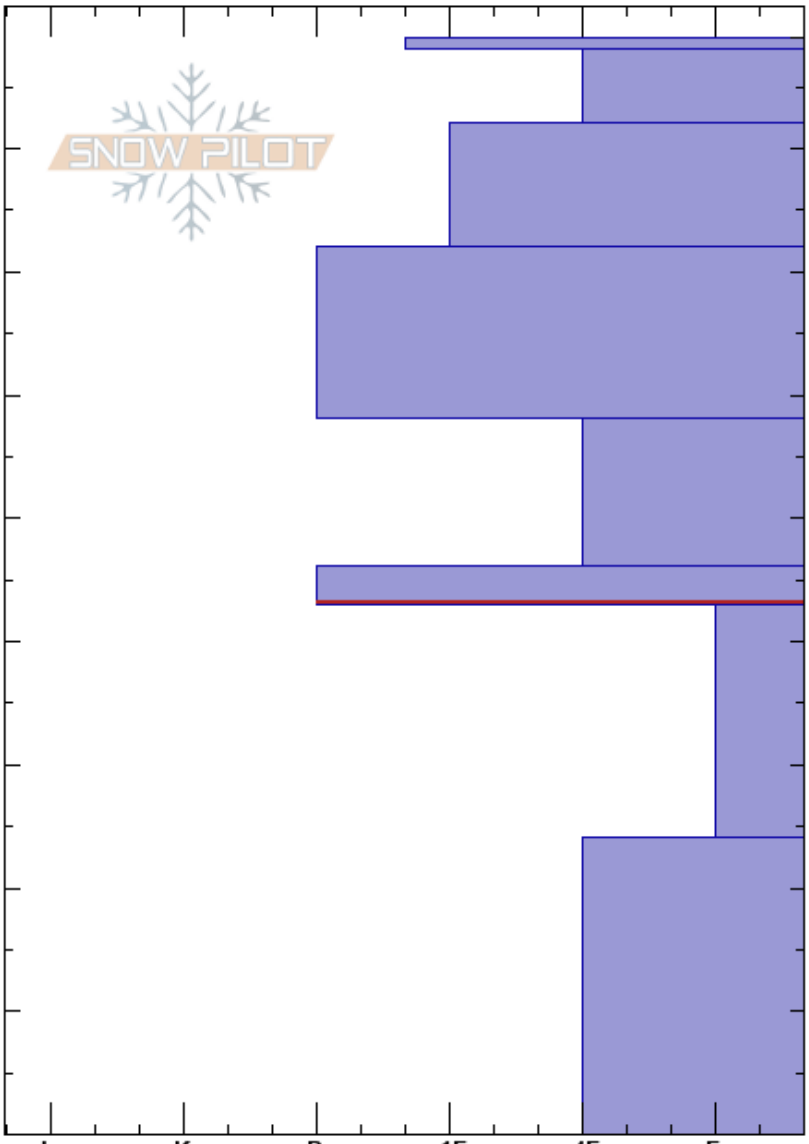

K6 High
Sangre de Cristo Range
NM

Rubel Aguilar
02/02/2019 - 12:00pm
Co-ord: 36.56309N, -105.44531W
Slope Angle: 30°
Wind Loading: no

Stability: **HS:89**
Air Temperature: -5°C
Sky Cover: CLR
Precipitation: NO
Wind: W Calm
PF:60 46-43cm:Problematic layer

Elevation:
Aspect: 45°
Specifics: Pit dug in a Ski Area

Crystal Form	Crystal Size	Moisture	ρ kg/m ³	Stability tests & Layer comments
(⊘)	0.5			
⊠	1			
⊠	1			
⊠	0.5			
□	2			
- (⊠)	1			← ECTN27 @43cm ← CT22, Q2 @43cm ← PST40/100 (End) @43cm
^	3			
^	4			