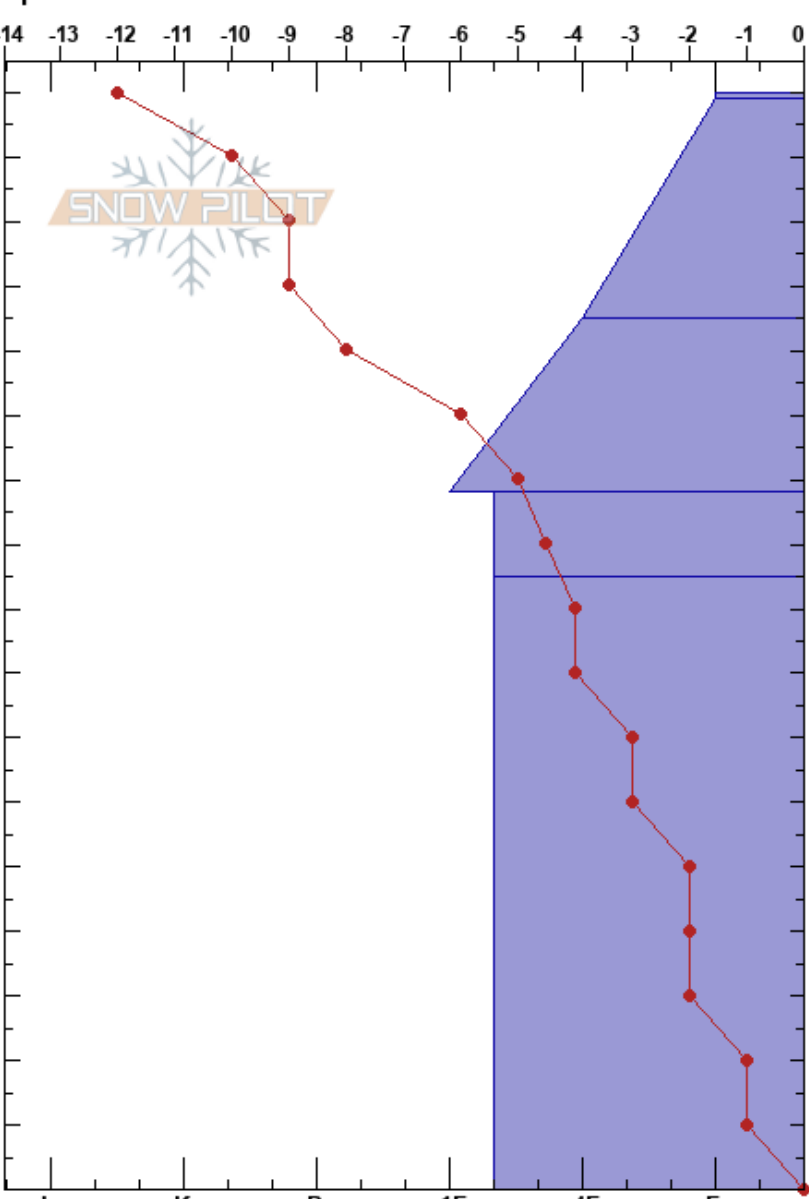

Thanksgiving Bowl NE  
 Teton Pass  
 ID  
 Elevation: 8560 ft  
 Aspect: NE  
 Specifics:

Sam Rogers  
 02/01/2019 - 1:40pm  
 Co-ord: 43.48326N, -110.95953W  
 Slope Angle: 24°  
 Wind Loading: no

Stability:  
 Air Temperature: -5°C  
 Sky Cover: CLR  
 Precipitation: NO  
 Wind: W Calm

HS:170  
 PF:46  
 108-95cm:Problematic layer

Form	Crystal		Moisture	$\rho$ kg/m <sup>3</sup>	Stability tests & Layer comments
	Size				
V	3-4		D		
/ (*)	1-2				← CT12, PC @160cm
/ (●)	2				← CT22, BRK @143cm ← CT26, BRK @140cm ← CT28, BRK @135cm ← ECTN29 @135cm
□ (B)	1-2				
□ (B)	1-2				