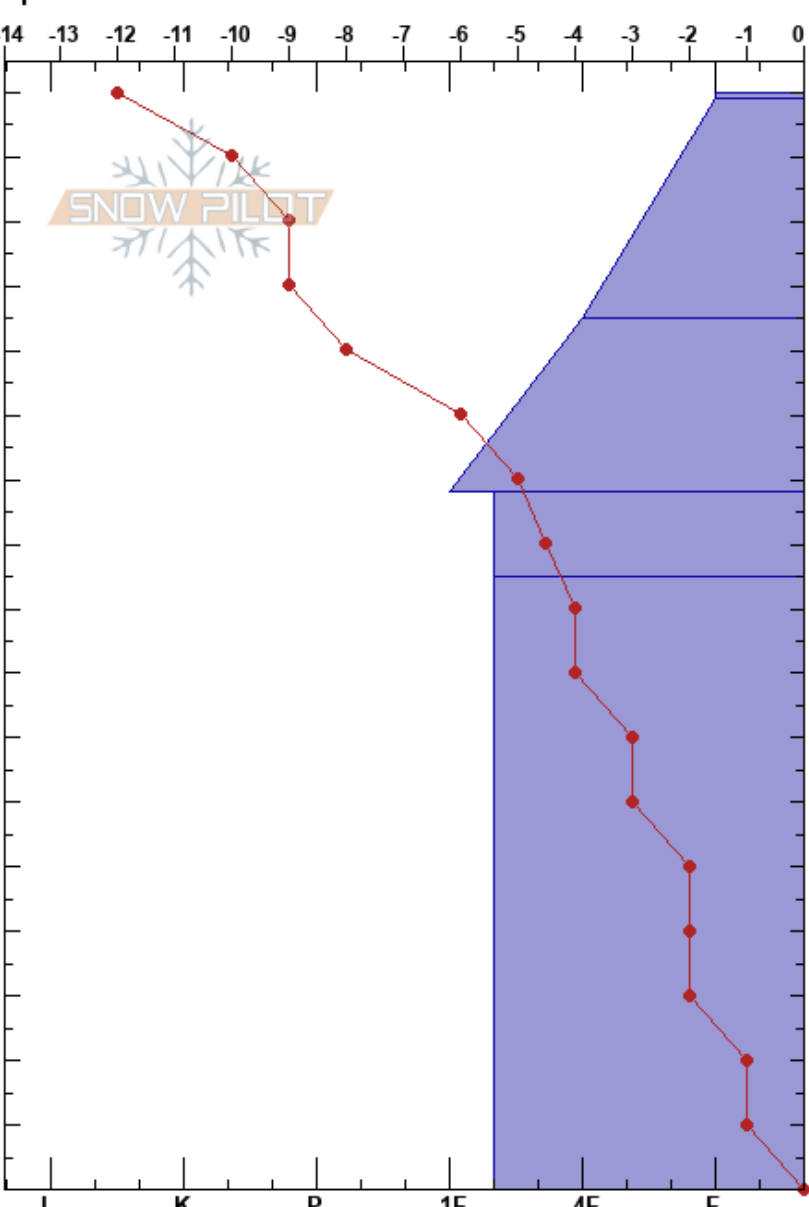

Thanksgiving Bowl NE
 Teton Pass
 ID
 Elevation: 8560 ft
 Aspect: NE
 Specifics:

Sam Rogers
 02/01/2019 - 1:40pm
 Co-ord: 43.48326N, -110.95953W
 Slope Angle: 24°
 Wind Loading: no

Stability:
 Air Temperature: -5°C
 Sky Cover: CLR
 Precipitation: NO
 Wind: W Calm

HS:170
 PF:46
 108-95cm:Problematic layer

Form	Crystal		Moisture	ρ kg/m ³	Stability tests & Layer comments
	Size				
V	3-4		D		
/ (*)	1-2				← CT12, PC @160cm
/ (●)	2				← CT22, BRK @143cm ← CT26, BRK @140cm ← CT28, BRK @135cm ← ECTN29 @135cm
□ (B)	1-2				
□ (B)	1-2				