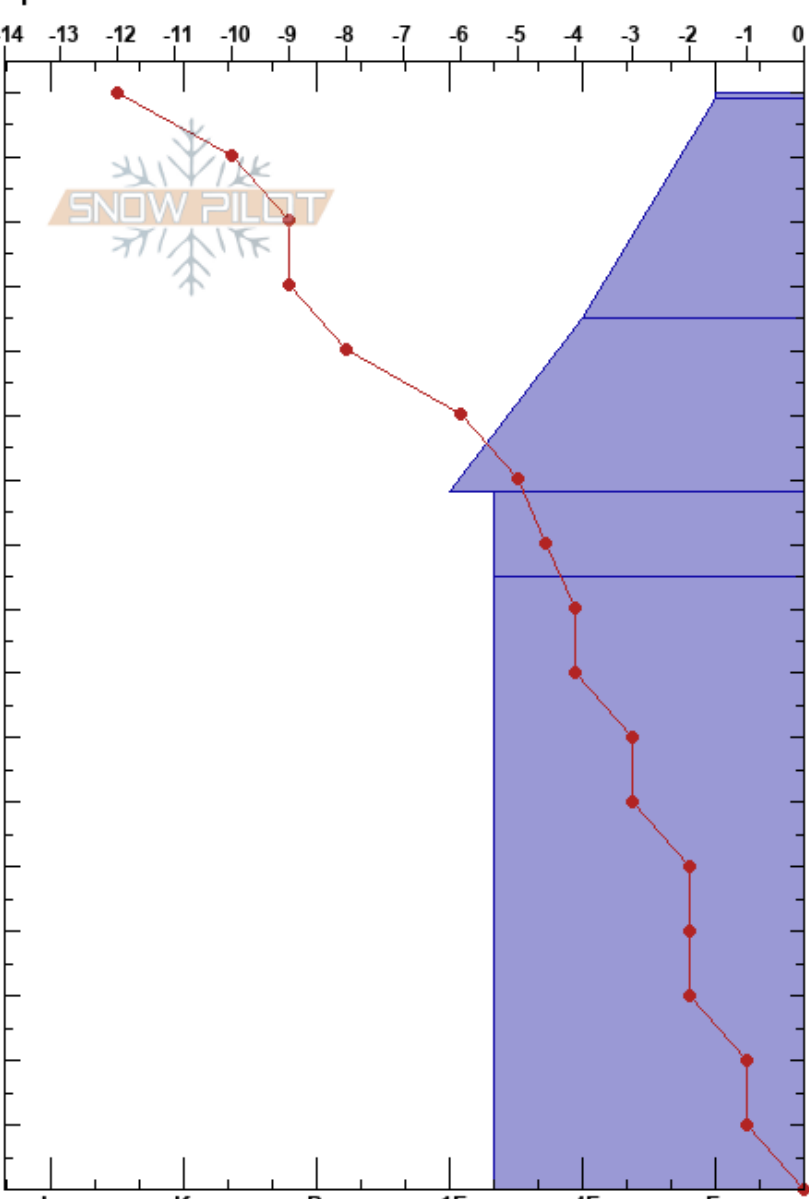

Thanksgiving Bowl NE
 Teton Pass
 ID
 Elevation: 8560 ft
 Aspect: NE
 Specifics:

Sam Rogers
 02/01/2019 - 1:40pm
 Co-ord: 43.48326N, -110.95953W
 Slope Angle: 24°
 Wind Loading: no

Stability:
 Air Temperature: -5°C
 Sky Cover: CLR
 Precipitation: NO
 Wind: W Calm

HS:170
 PF:46
 108-95cm:Problematic layer

Form	Crystal		Moisture	ρ kg/m³	Stability tests & Layer comments
	Size				
∇	3-4		D		
/ (*)	1-2				← CT12, PC @160cm
/ (●)	2				← CT22, BRK @143cm ← CT26, BRK @140cm ← CT28, BRK @135cm ← ECTN29 @135cm
□ (θ)	1-2				
□ (θ)	1-2				