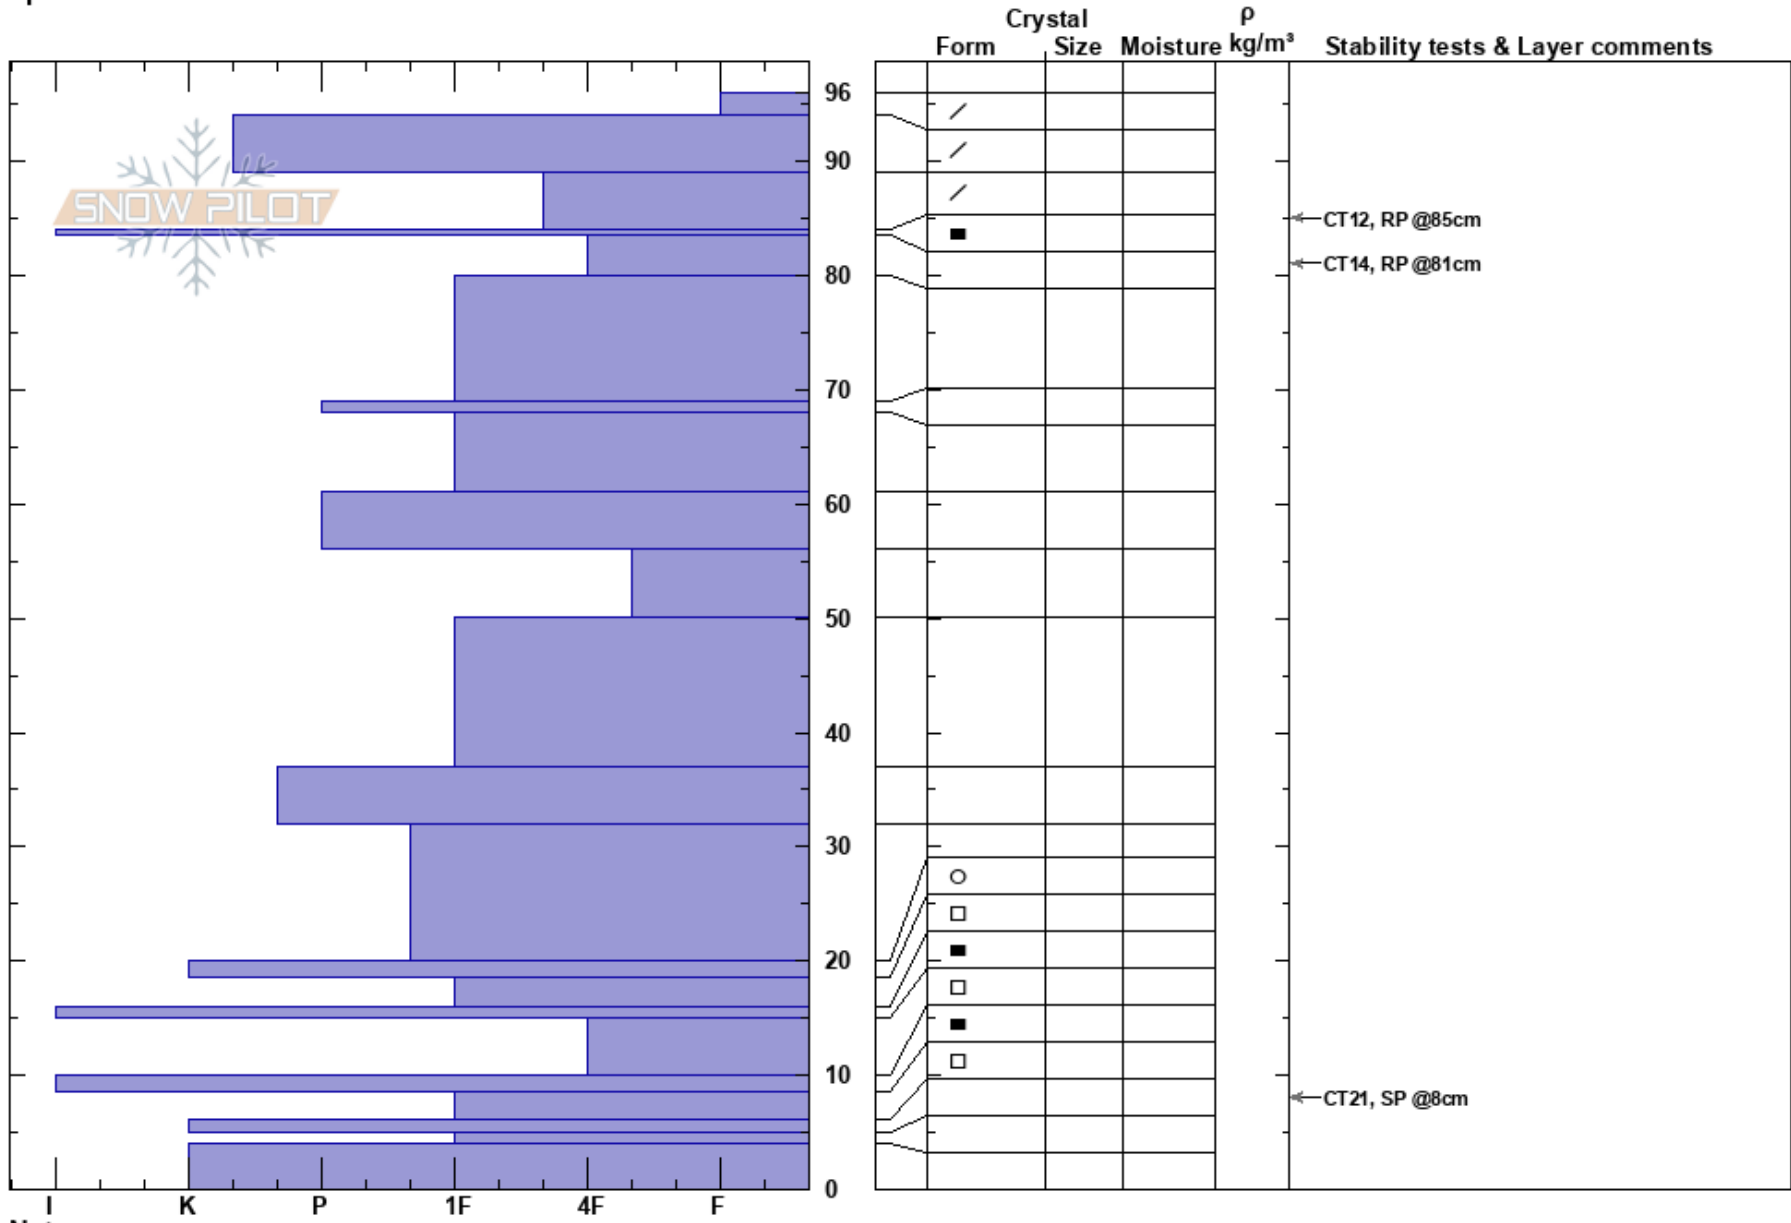

25 / Дальняя стенка
 Khibiny mountains
 Russia
Elevation:
Aspect: E
Specifics:

Sergei Shestikhin
 02/02/2019 - 14:00
Co-ord: 67.67799N, 33.69215E
Slope Angle: 24°
Wind Loading:

Stability:
Air Temperature: -10°C
Sky Cover: BKN
Precipitation: NO
Wind: NE Light Breeze

HS:96

Layer Notes:

Notes: