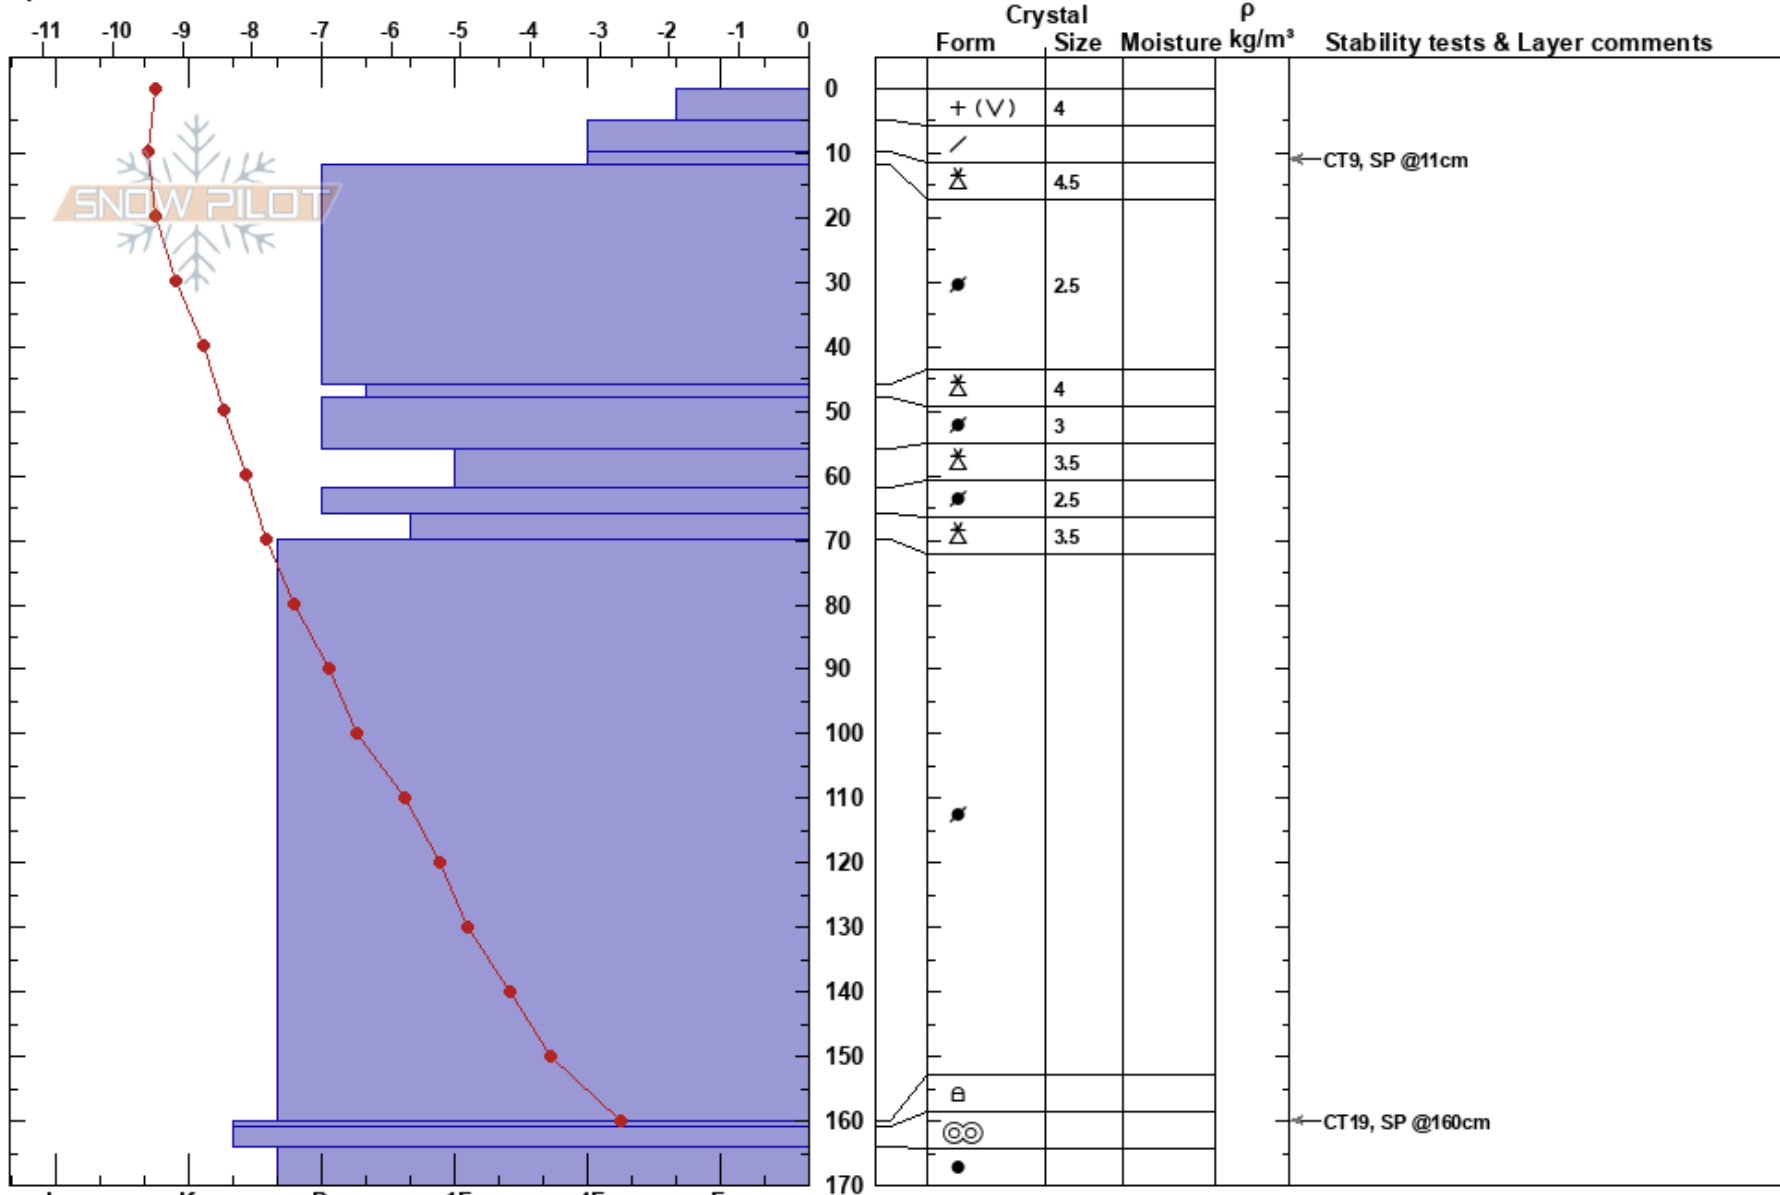

PF:40

160-161cm:Problematic layer

Iceland

Co-ord: 66.12734N, -18.99496W

Sky Cover: OVC

Elevation: 630 m

Slope Angle: 26°

Precipitation: S2

Aspect: 160°

Wind Loading:

Wind: N Light Breeze

Specifics: Pit dug in a Ski Area

Notes: mikill skafrenningur, lélegt skyggni