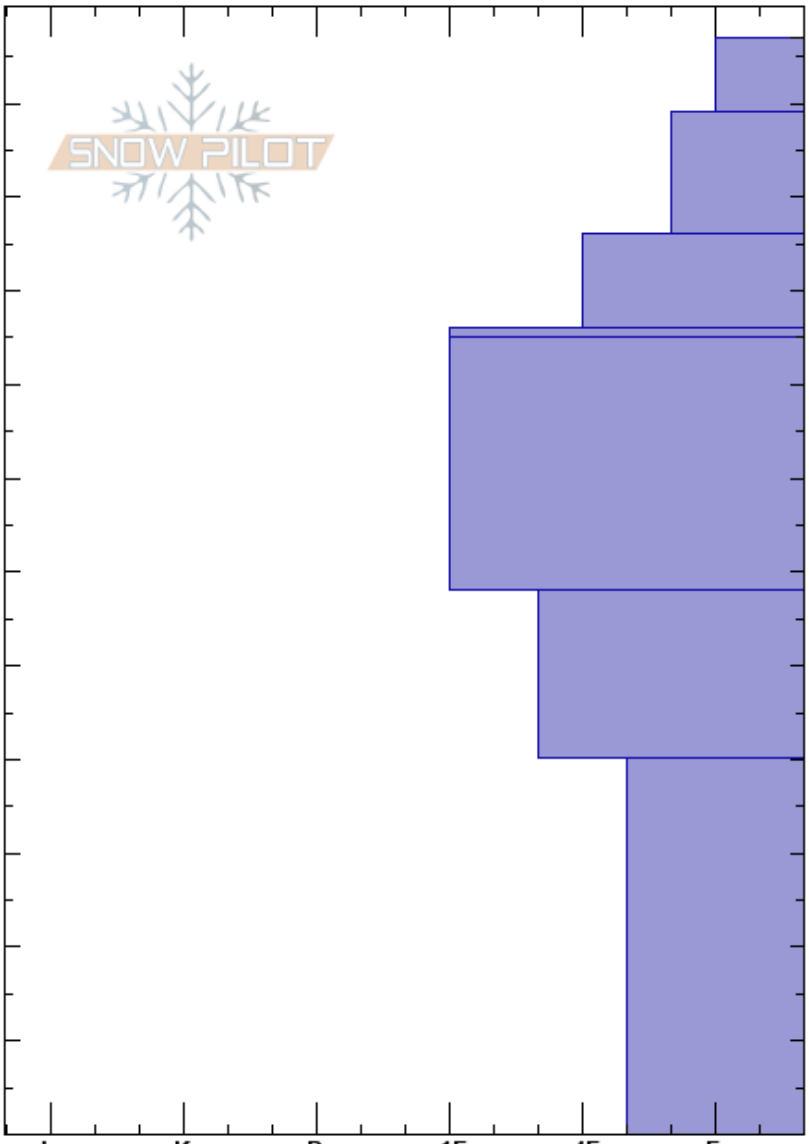

Teepee Basin
 Madison Range-S
 MT
 Elevation: 8850 ft
 Aspect: 110°
 Specifics: Snowmobile tracks on slope; We snowmobiled slope

Ian Hoyer
 01/31/2019 - 12:00pm
 Co-ord: 44.91262N, -111.17925W
 Slope Angle: 30°
 Wind Loading:

Stability: Fair Stable
 Air Temperature:
 Sky Cover: SCT
 Precipitation: NO
 Wind: Calm

HS:117
 PF:30
 Layer Notes:

Height (cm)	Crystal		ρ kg/m ³	Stability tests & Layer comments
	Form	Size		
117				
110	+			
100	+			
90	/			
86	■			CT21, RP @86cm ECTN17 @86cm
70	•			
50	⊖			
40				
20	□			
0				CT25, BRK @0cm